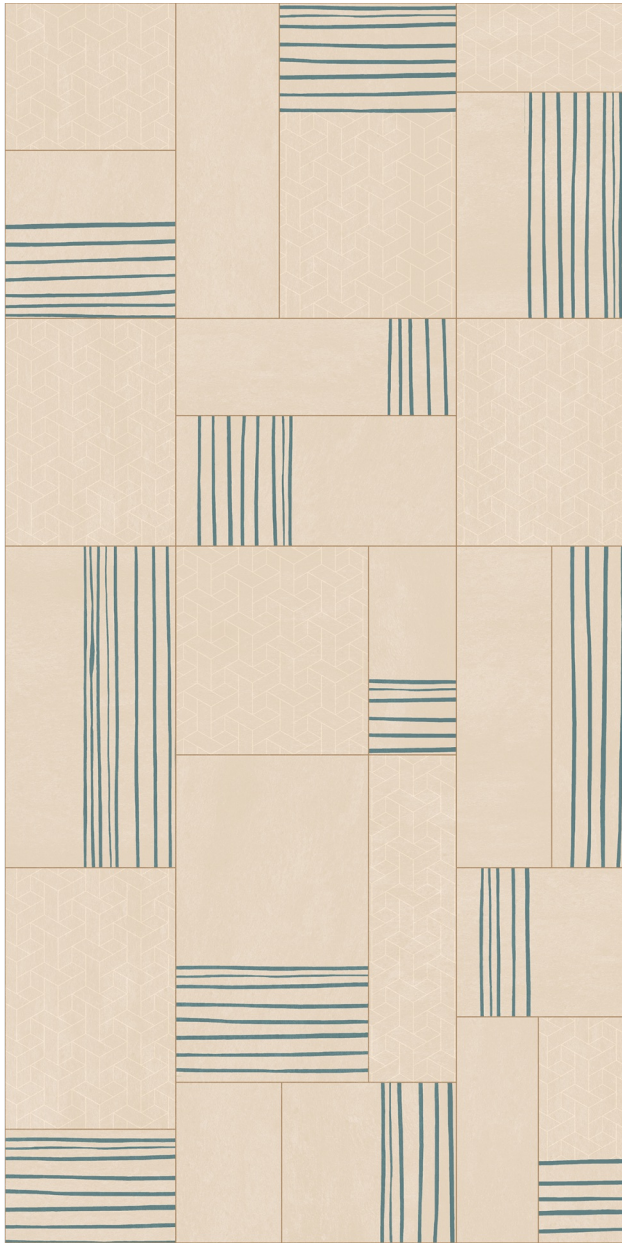

Star Ivory Decor