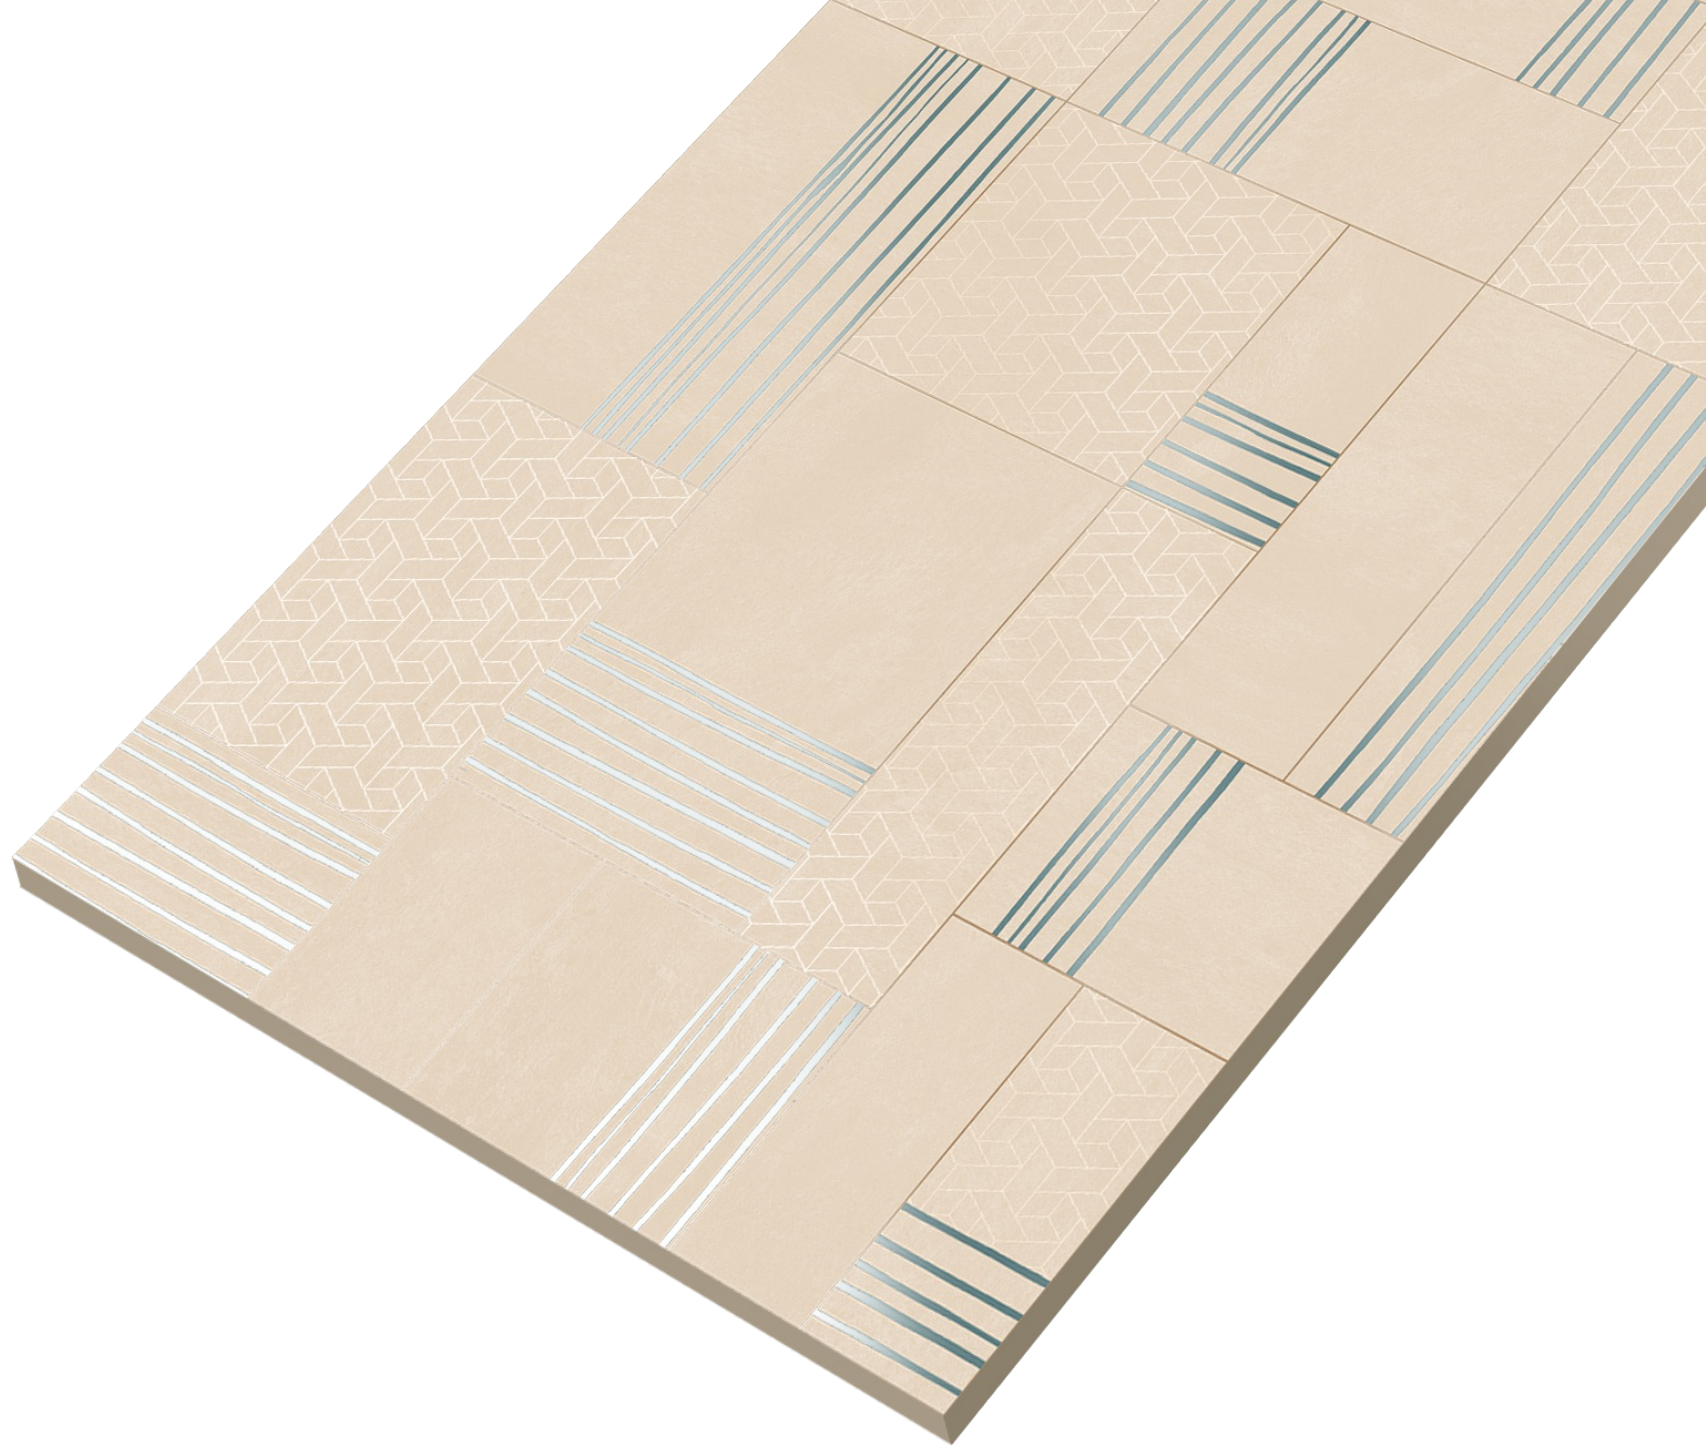

## River Verde

Sophistication  
for Discerning  
Abodes

River Verde Decor

[www.pengvinceramics.com](http://www.pengvinceramics.com)

**COLOR**  
CARVING COLLECTION

Star  
Ivory  
Decor

600x  
1200mm | Color  
Carving surface