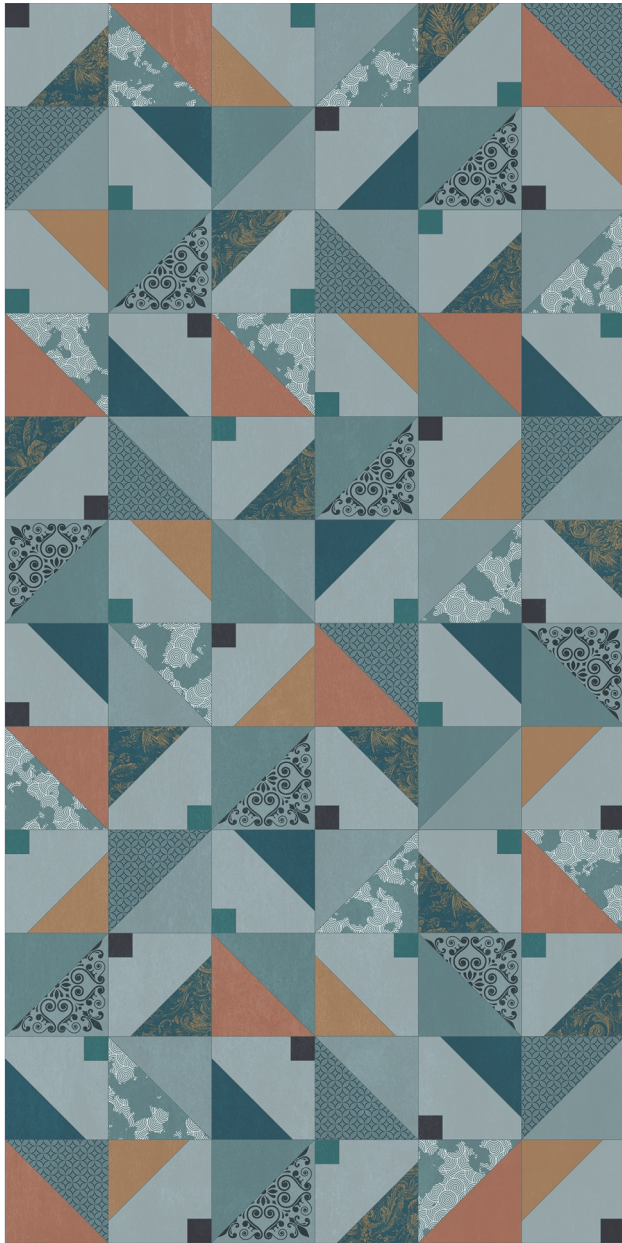

Aqua River Decor

Sophistication
for Discerning
Abodes