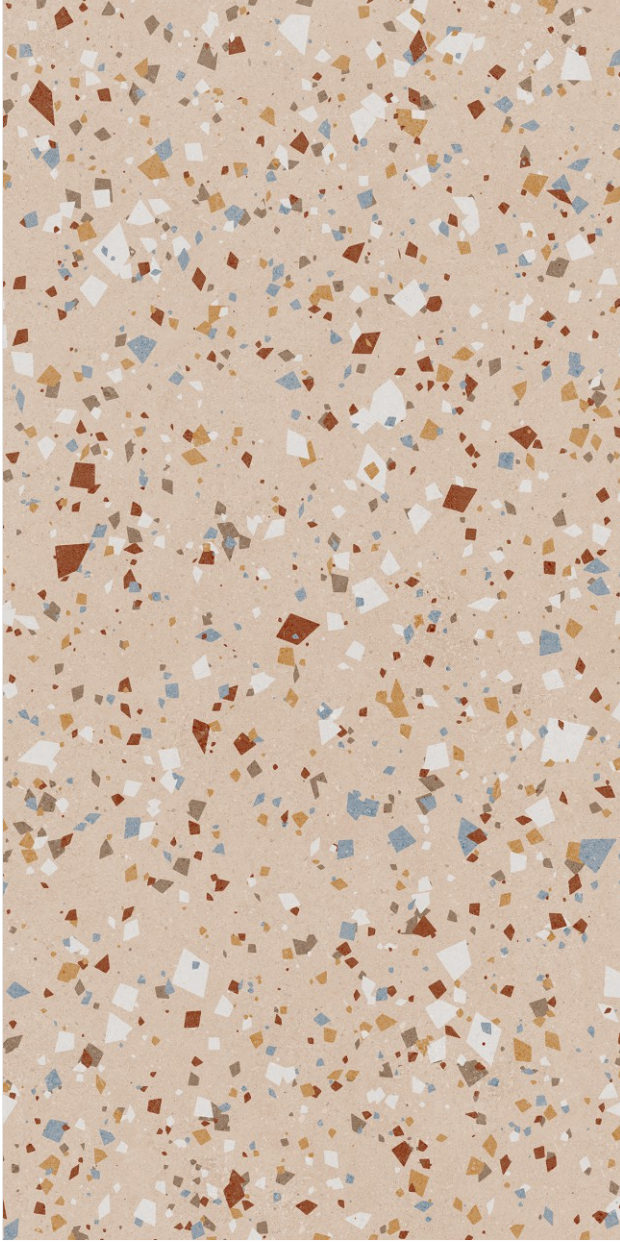

Sparkel Beige