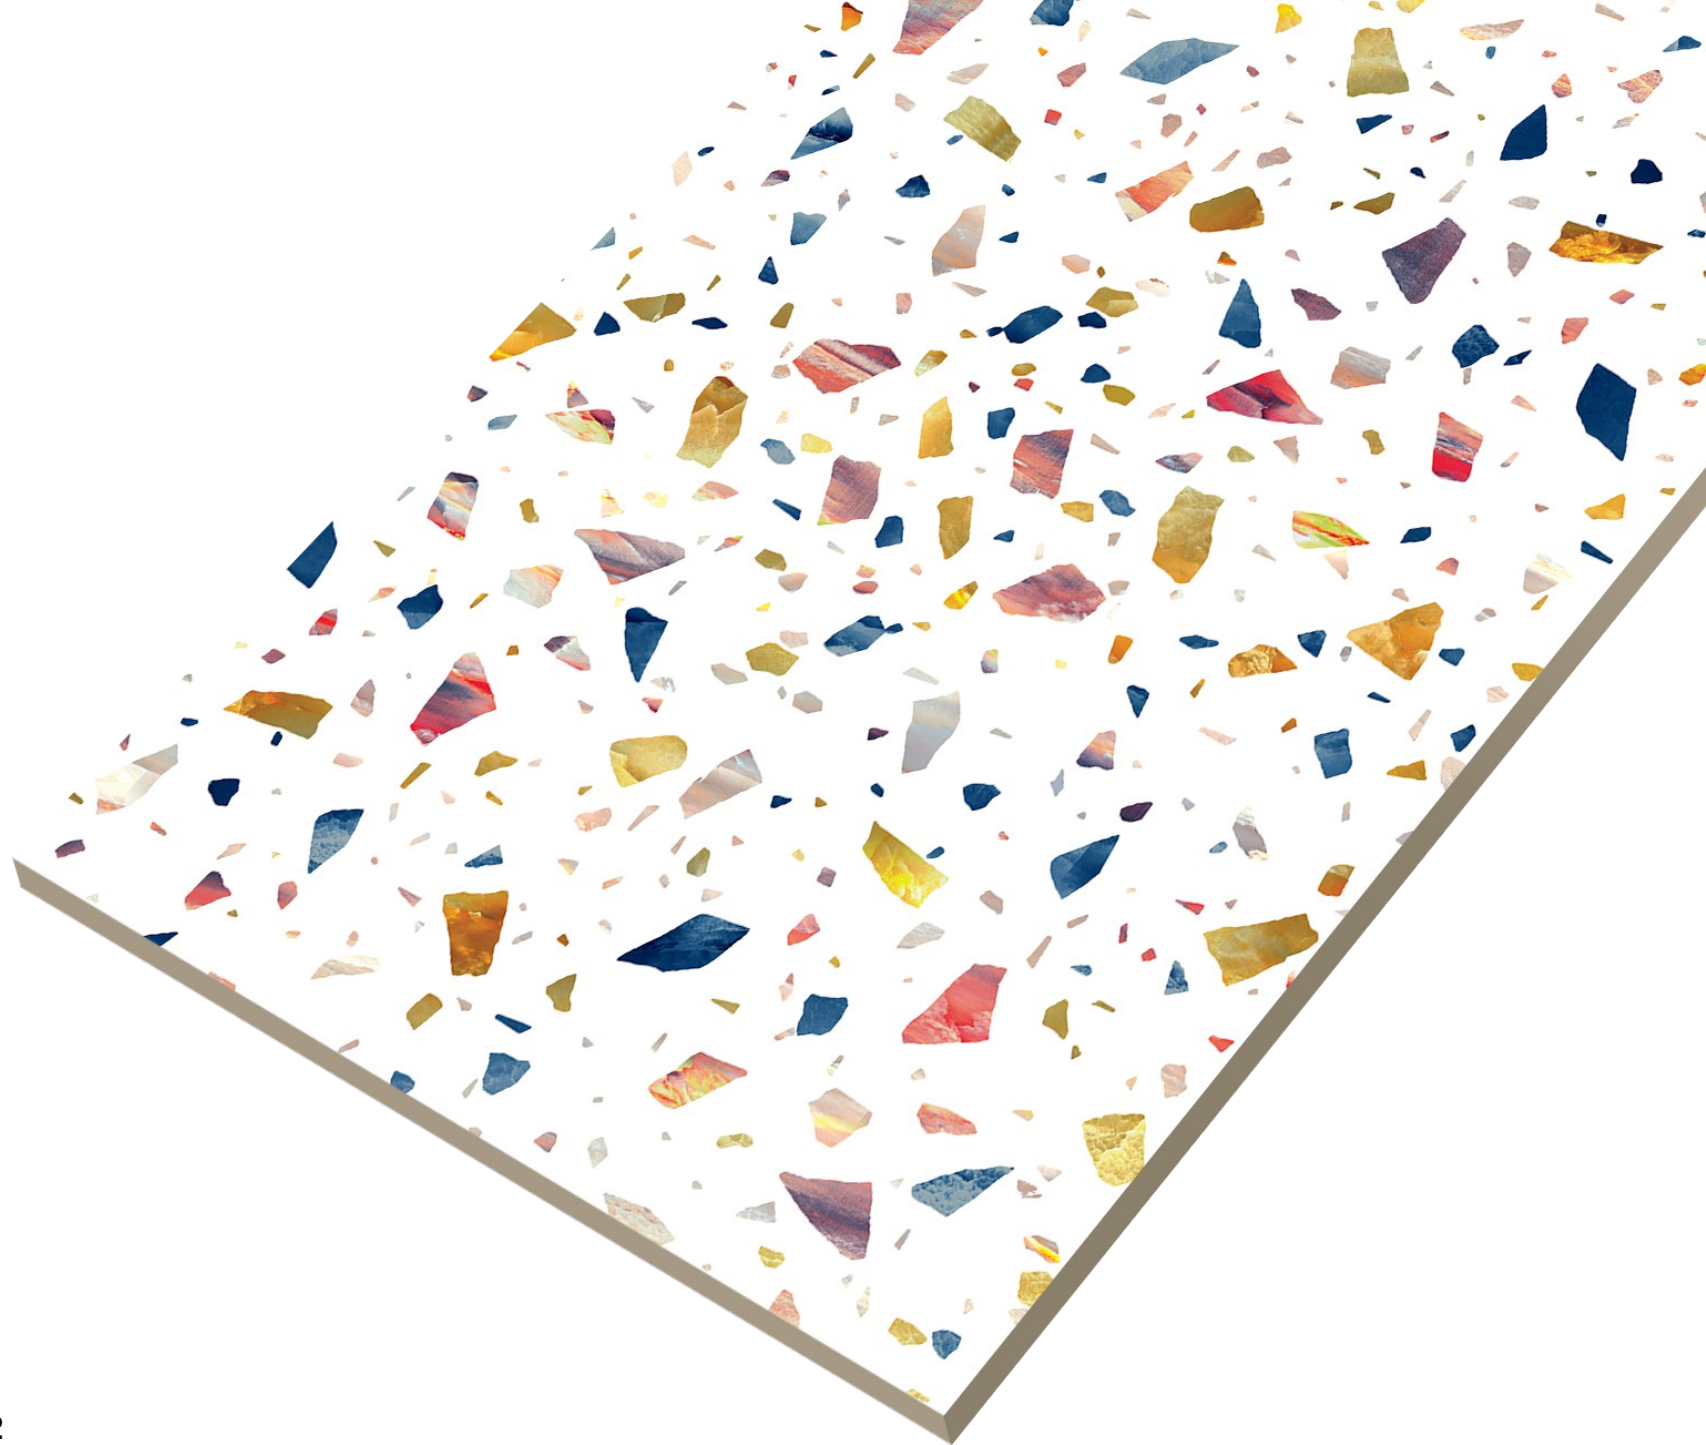

GLOSSY
TERAZZO

Gravel
Natural

600x
1200mm

Glossy
Surface

02
Random