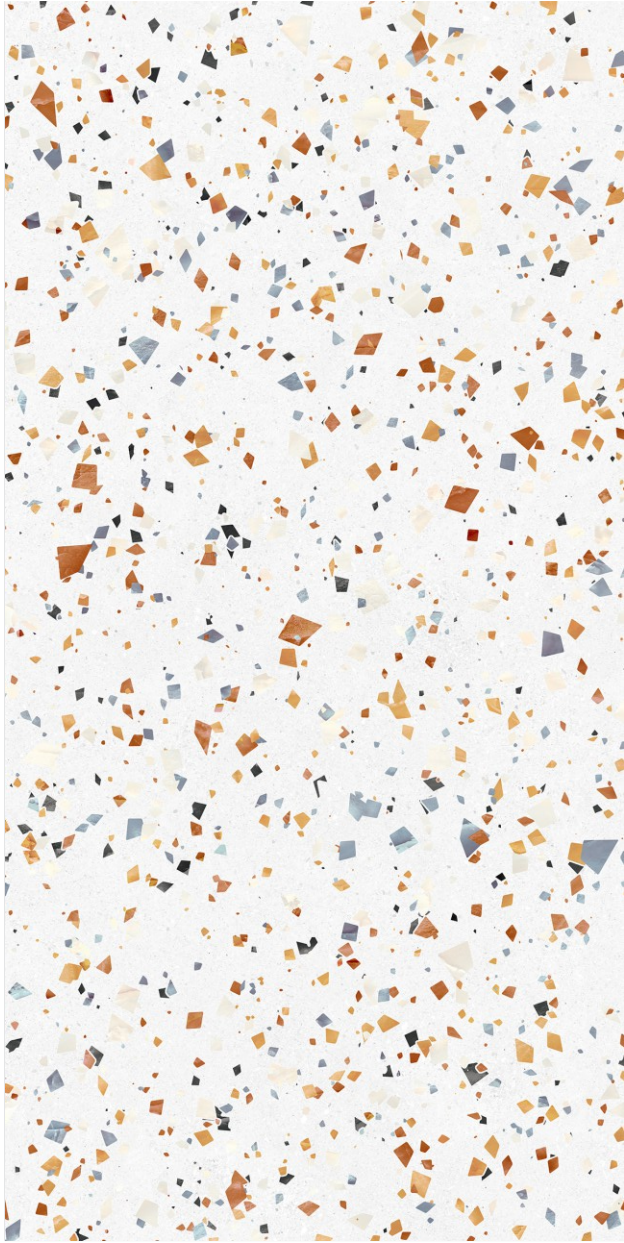

Indy Pearl

Refined
Surfaces,
Timeless Appeal