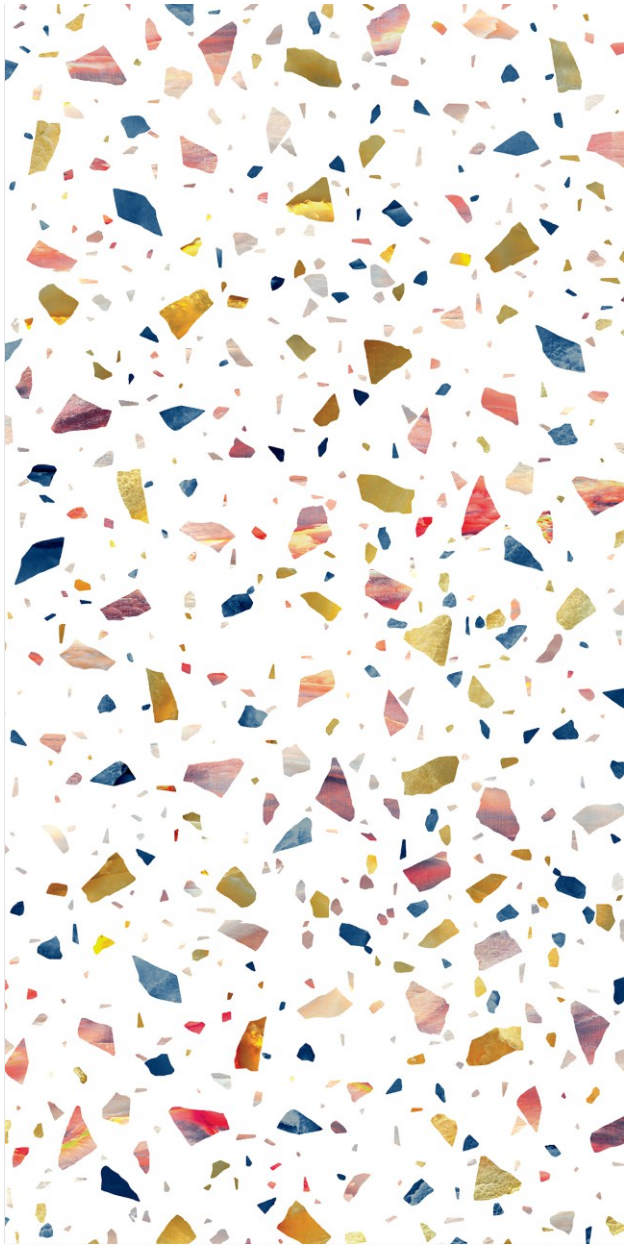

Gravel Natural