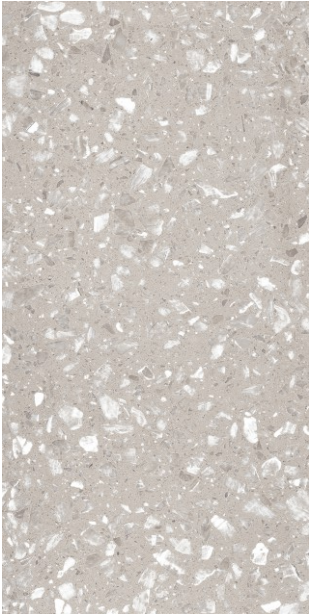

Avlon Mud

Quietly Bold,
Endlessly Beautiful