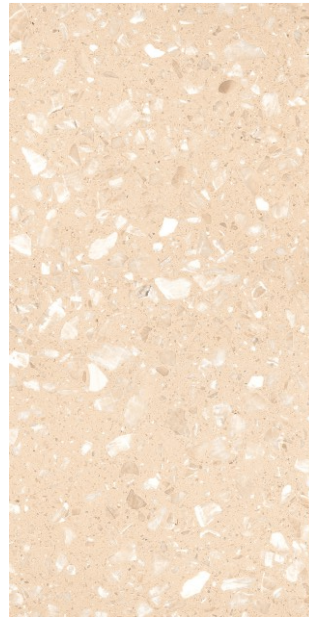

Avlon Rose

Step into
Comfort with
Glossy Tiles.