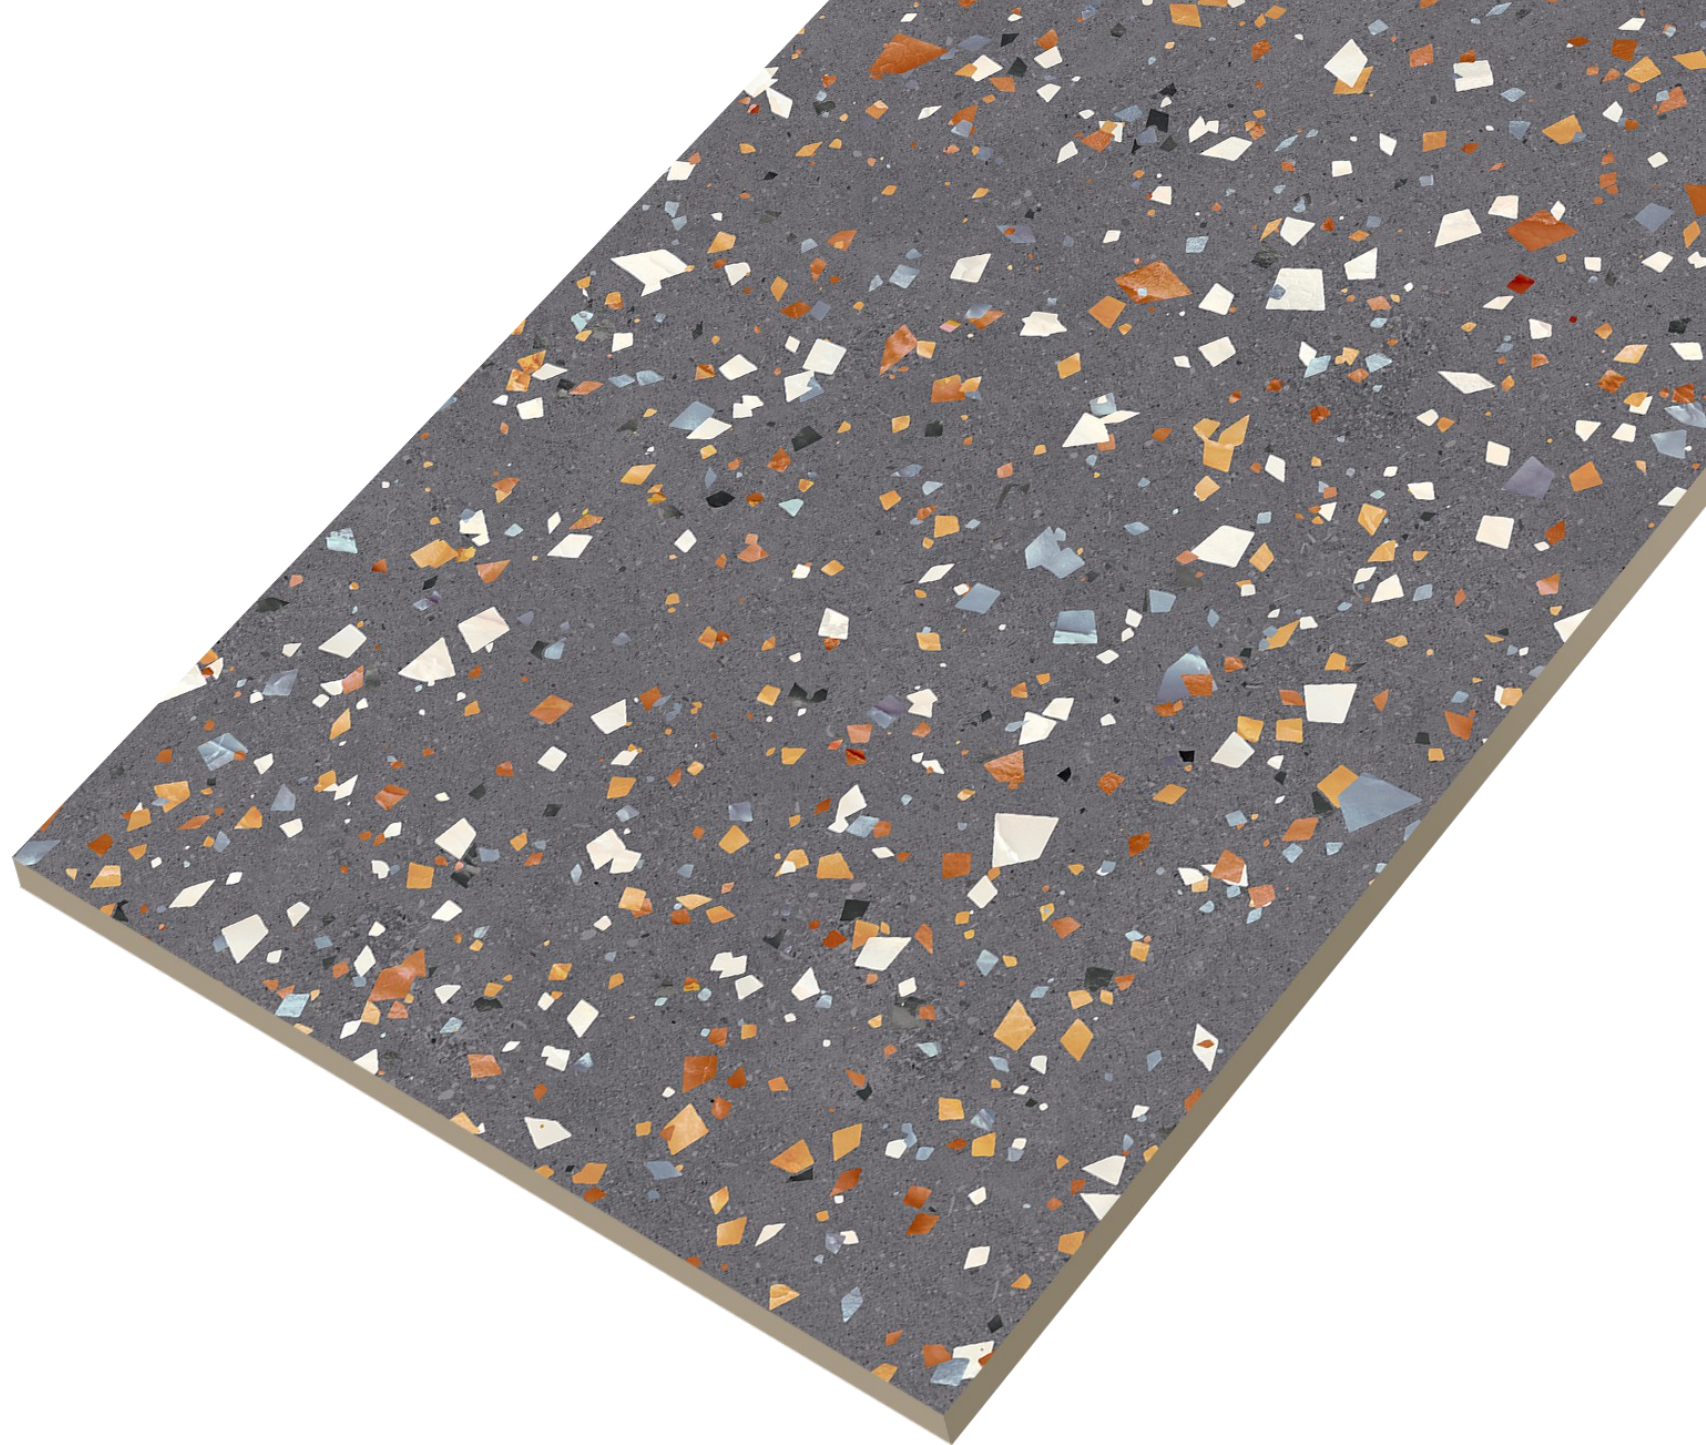

# Indy Pearl

Refined  
Surfaces,  
Timeless Appeal

**GLOSSY**  
**TERAZZO**

Indy Pulpis

600x  
1200mm

Glossy  
Surface

**GLOSSY**  
**TERAZZO**

Indy Pulpis