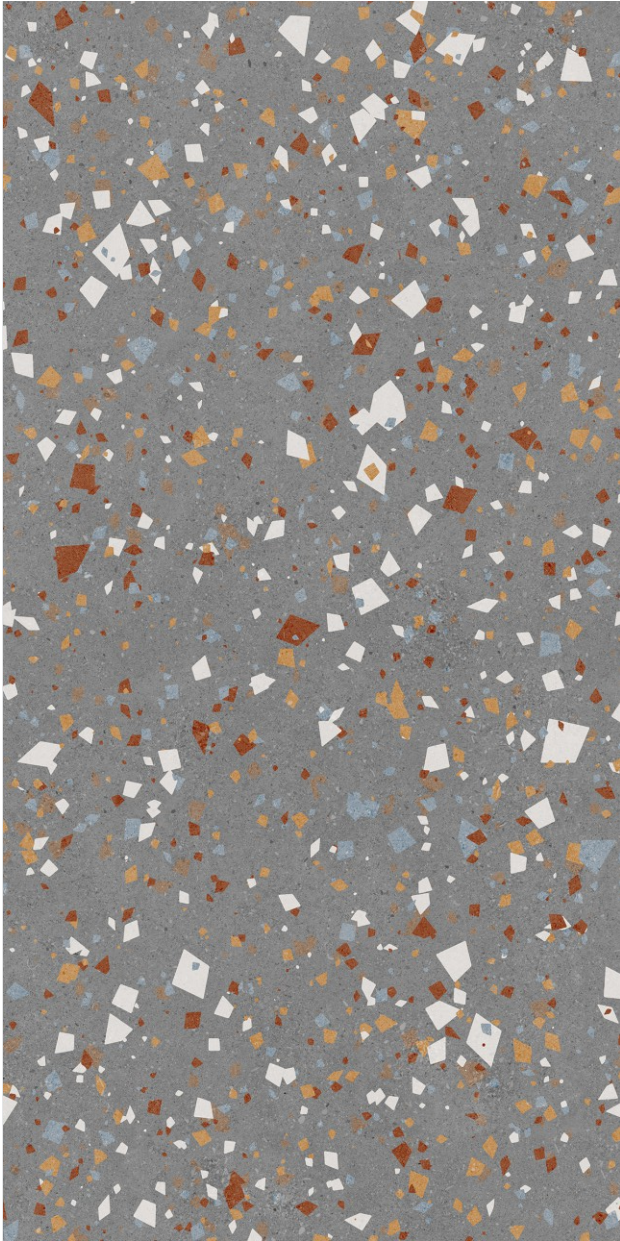

# Sparkel Grey

More than  
just a tile, it's  
a lifestyle

**GLOSSY**  
**TERAZZO**

Sparkel  
Choco

600x  
1200mm | Glossy  
Surface