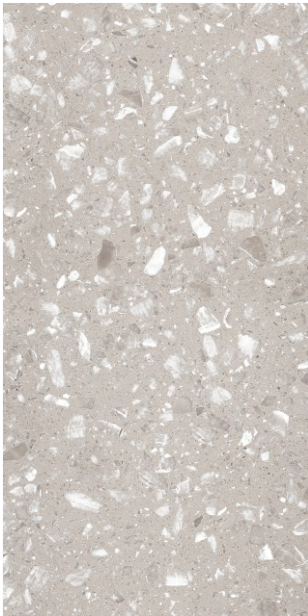

Avlon Mud

Quietly Bold,
Endlessly Beautiful