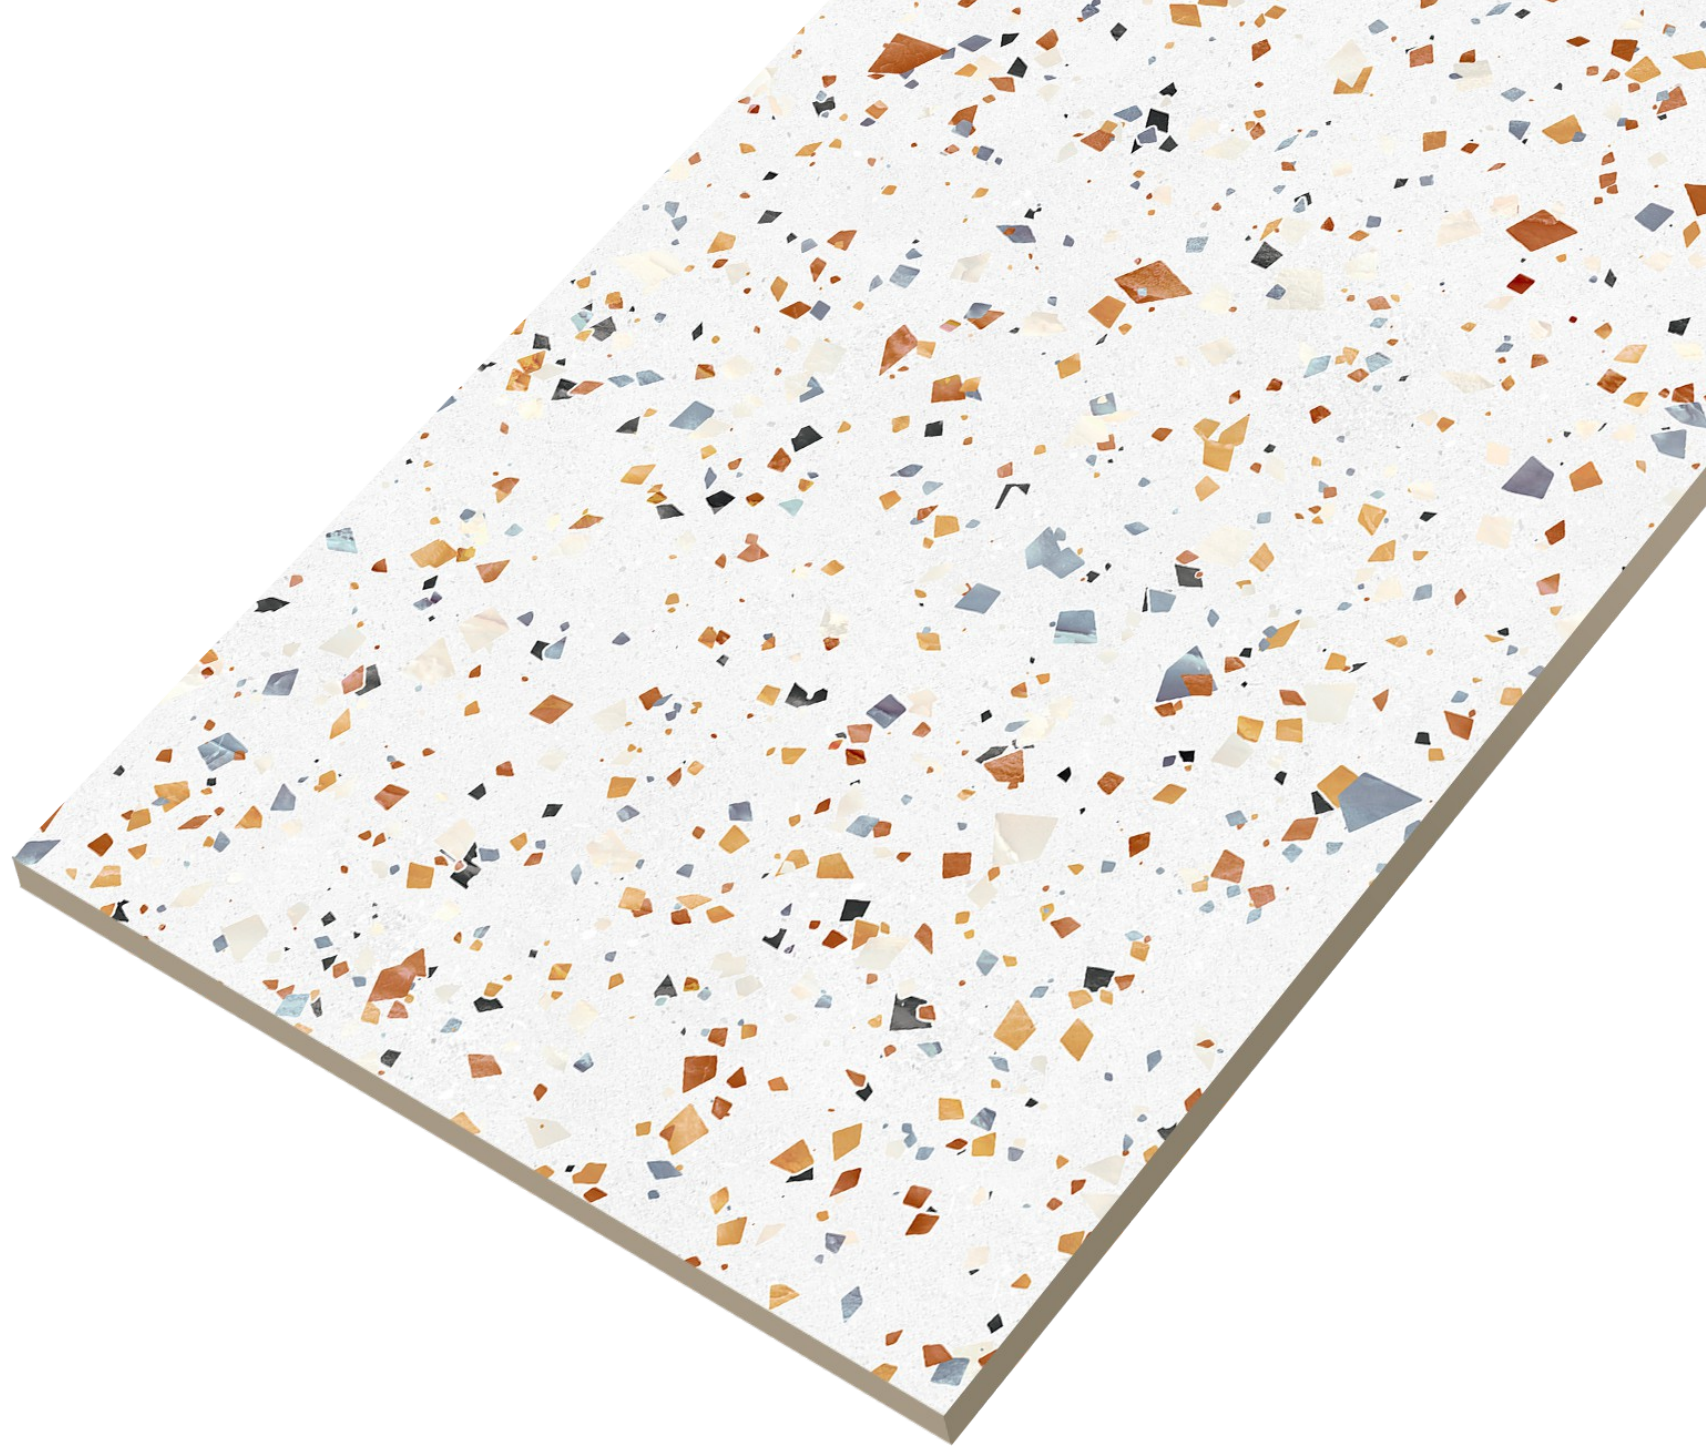

# Indy Natural

Understated  
Beauty, Unmatched  
Quality.

**GLOSSY**  
**TERAZZO**

Indy Natural

[www.pengvinceramics.com](http://www.pengvinceramics.com)

**GLOSSY**  
**TERAZZO**

Indy Pearl

600x  
1200mm | Glossy  
Surface