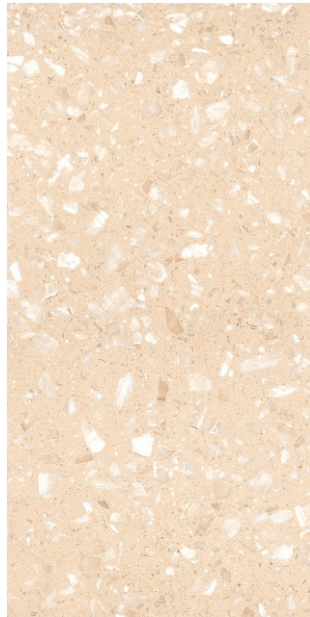

Avlon Rose

Step into
Comfort with
Glossy Tiles.