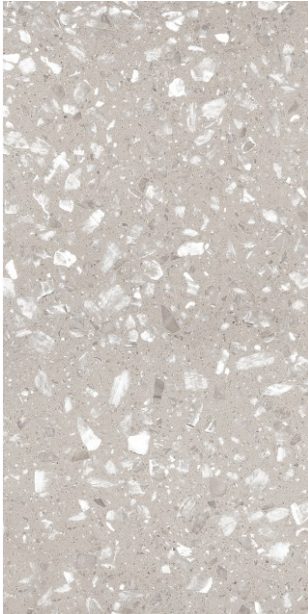

Avlon Mud

Quietly Bold,
Endlessly Beautiful