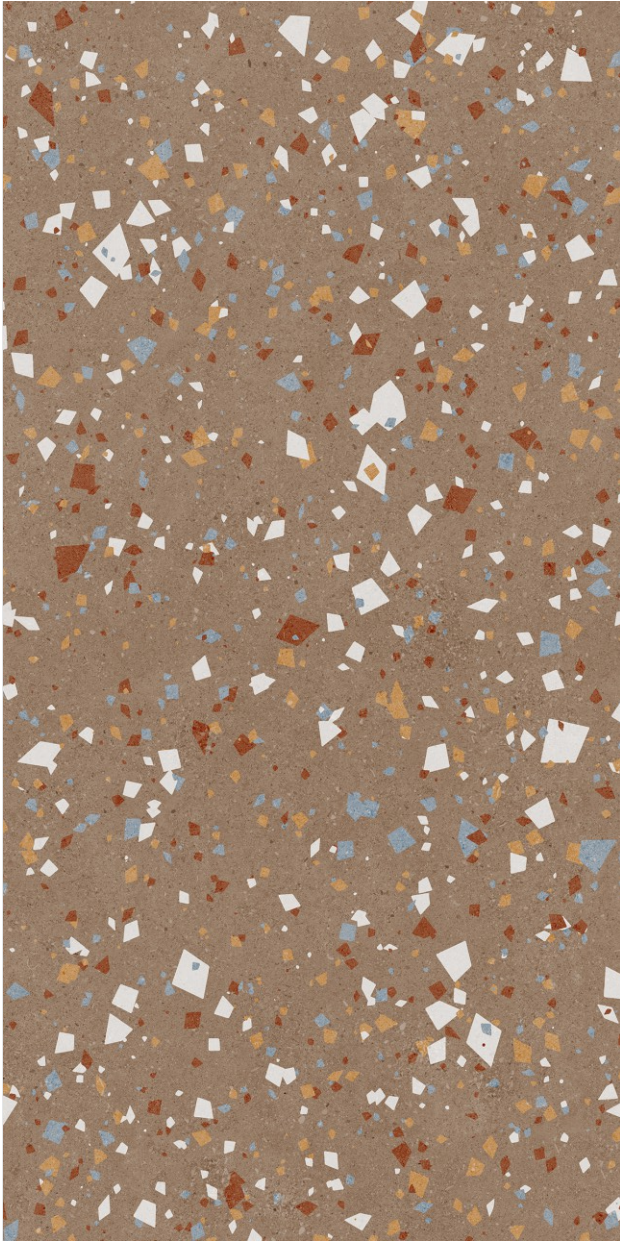

Sparkel Choco