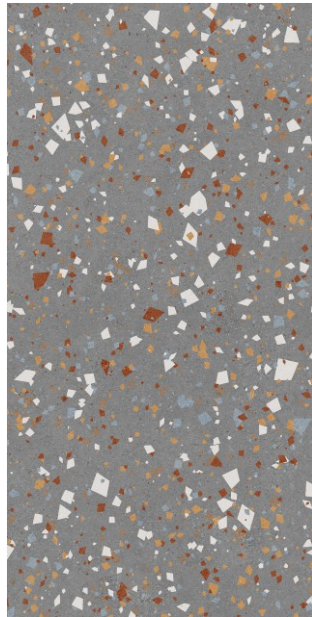

# Sparkel Beige

Sophistication  
for Discerning  
Abodes

**GLOSSY**  
**TERAZZO**

Sparkel Grey

[www.pengvinceramics.com](http://www.pengvinceramics.com)

**GLOSSY**  
**TERAZZO**

Sparkel  
Grey

600x  
1200mm | Glossy  
Surface

# Sparkel Grey

More than  
just a tile, it's  
a lifestyle

**GLOSSY**  
**TERAZZO**

Sparkel  
Choco

600x  
1200mm | Glossy  
Surface