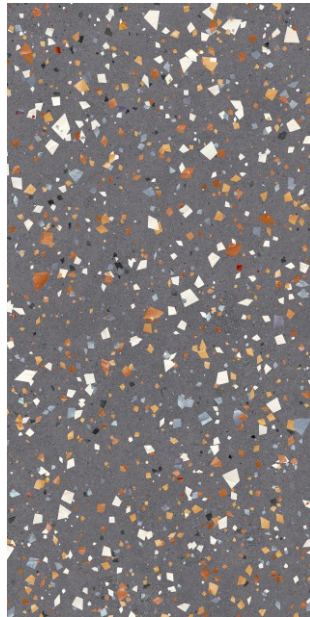

Indy Pulpis