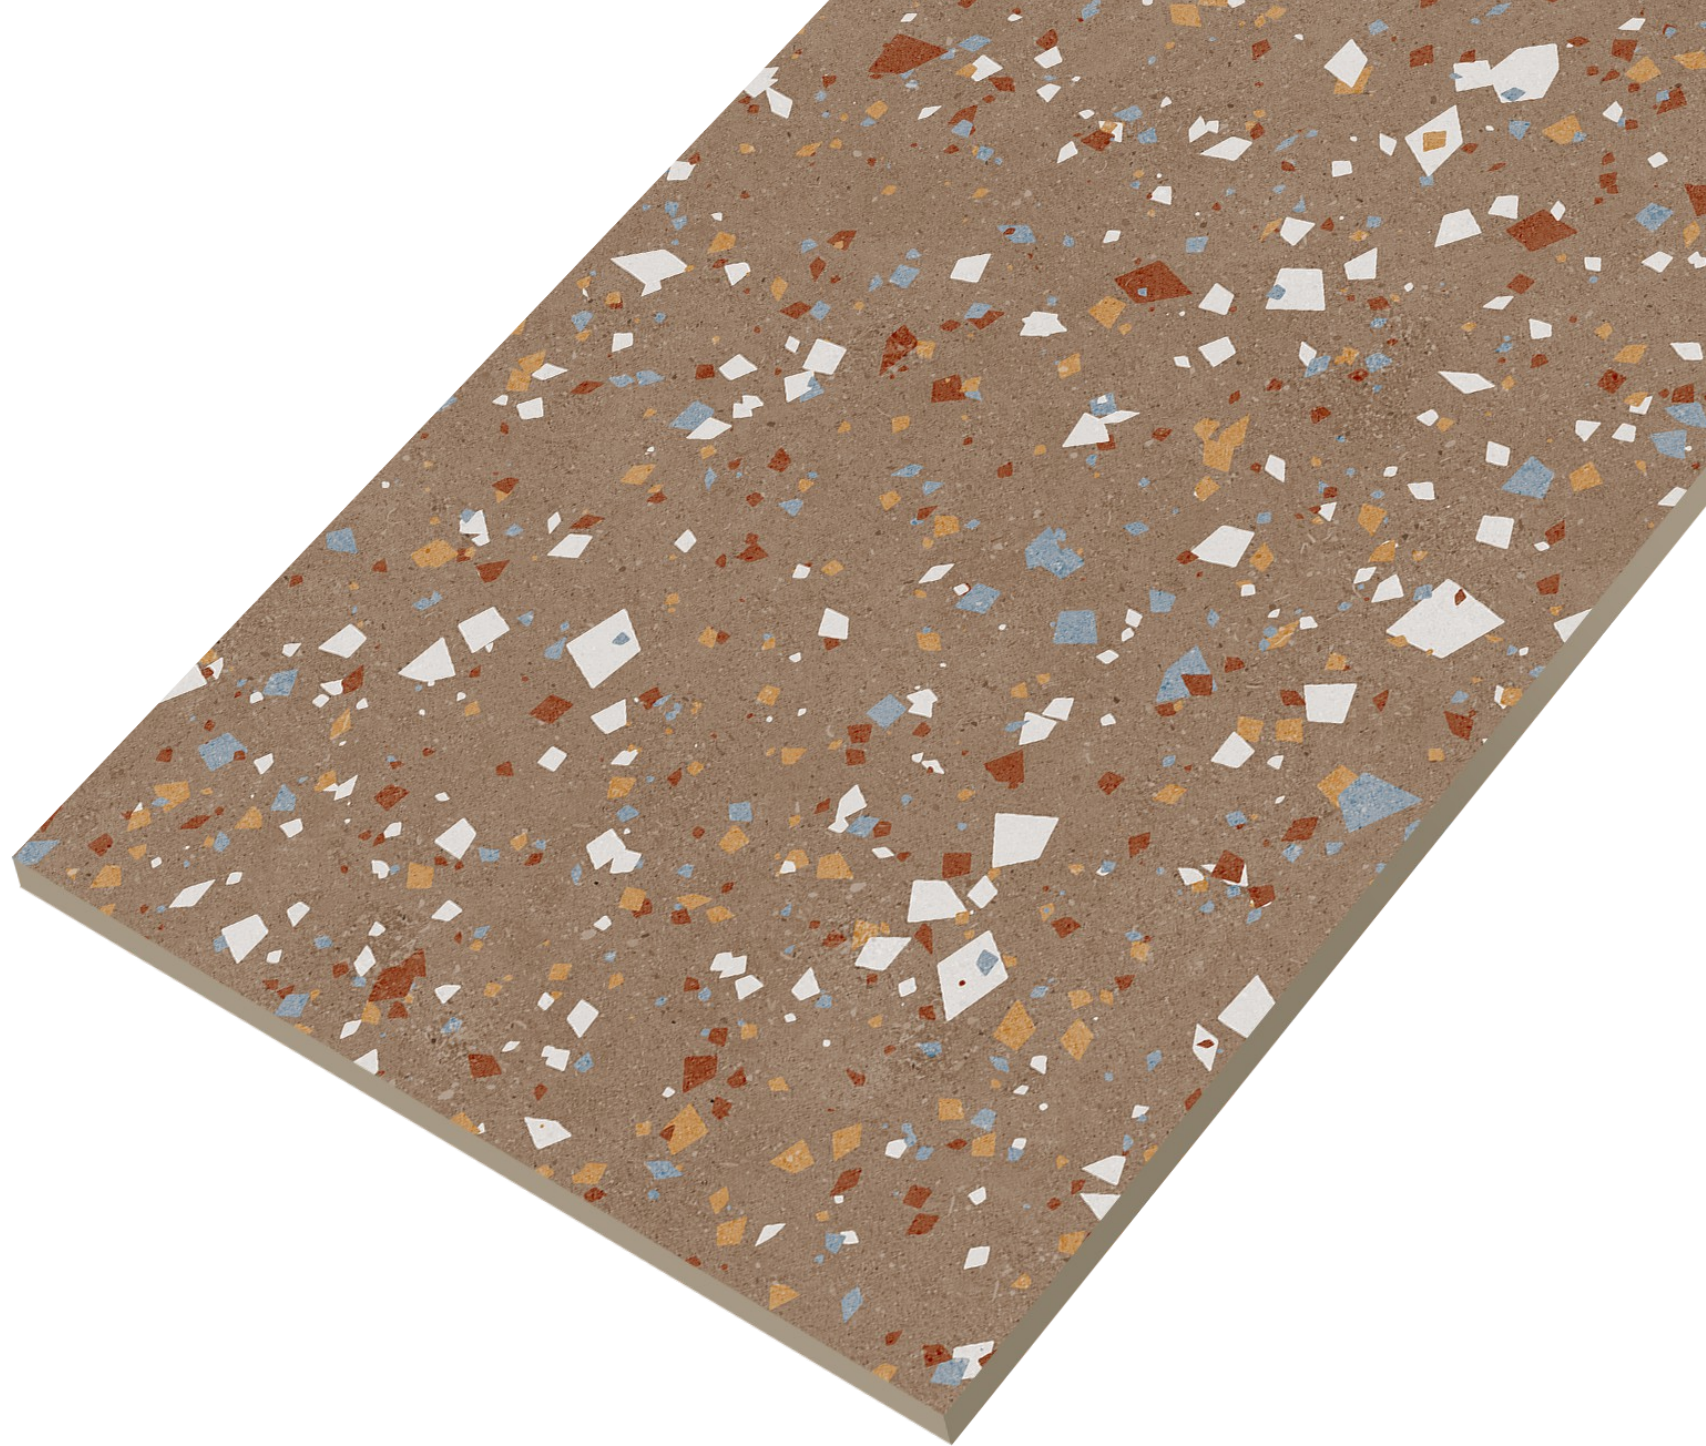

# Sparkel Grey

More than  
just a tile, it's  
a lifestyle

**GLOSSY**  
**TERAZZO**

Sparkel  
Choco

600x  
1200mm | Glossy  
Surface