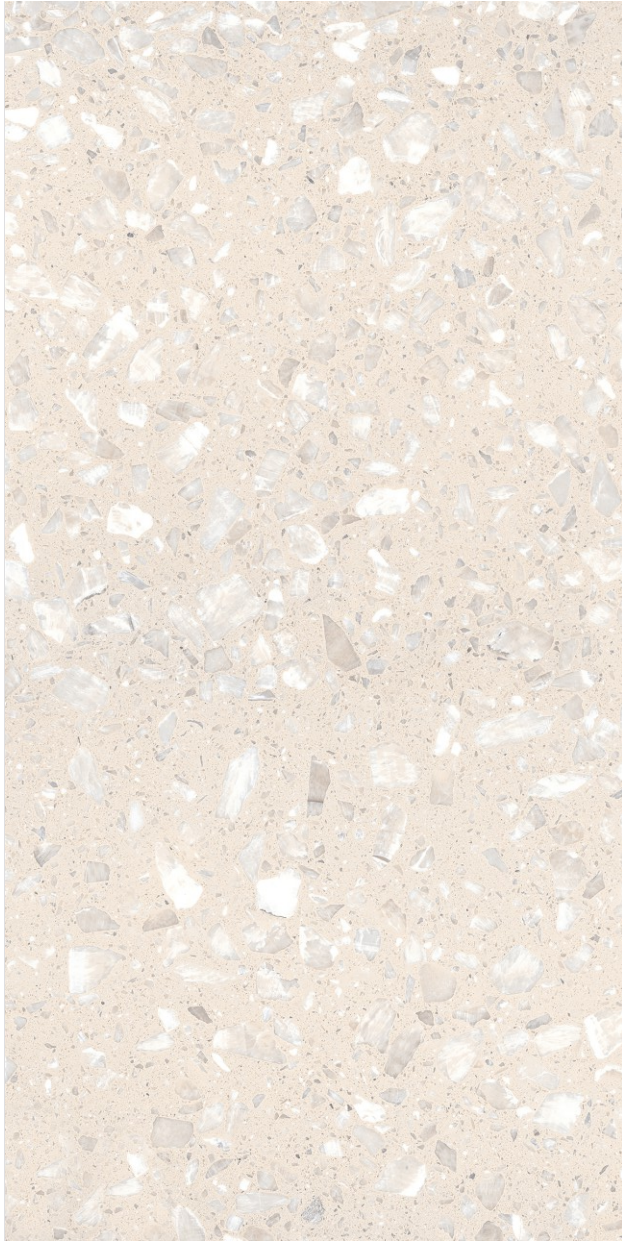

Avlon Cream