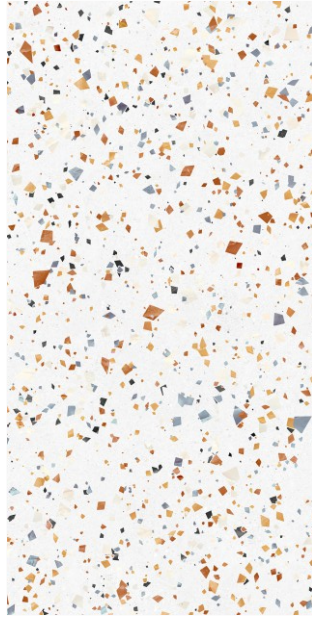

Indy Pearl

Refined
Surfaces,
Timeless Appeal