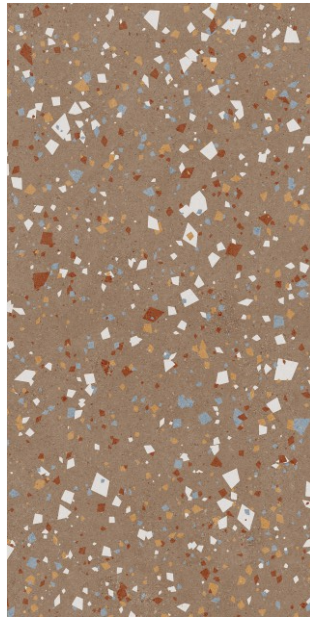

Sparkel Choco