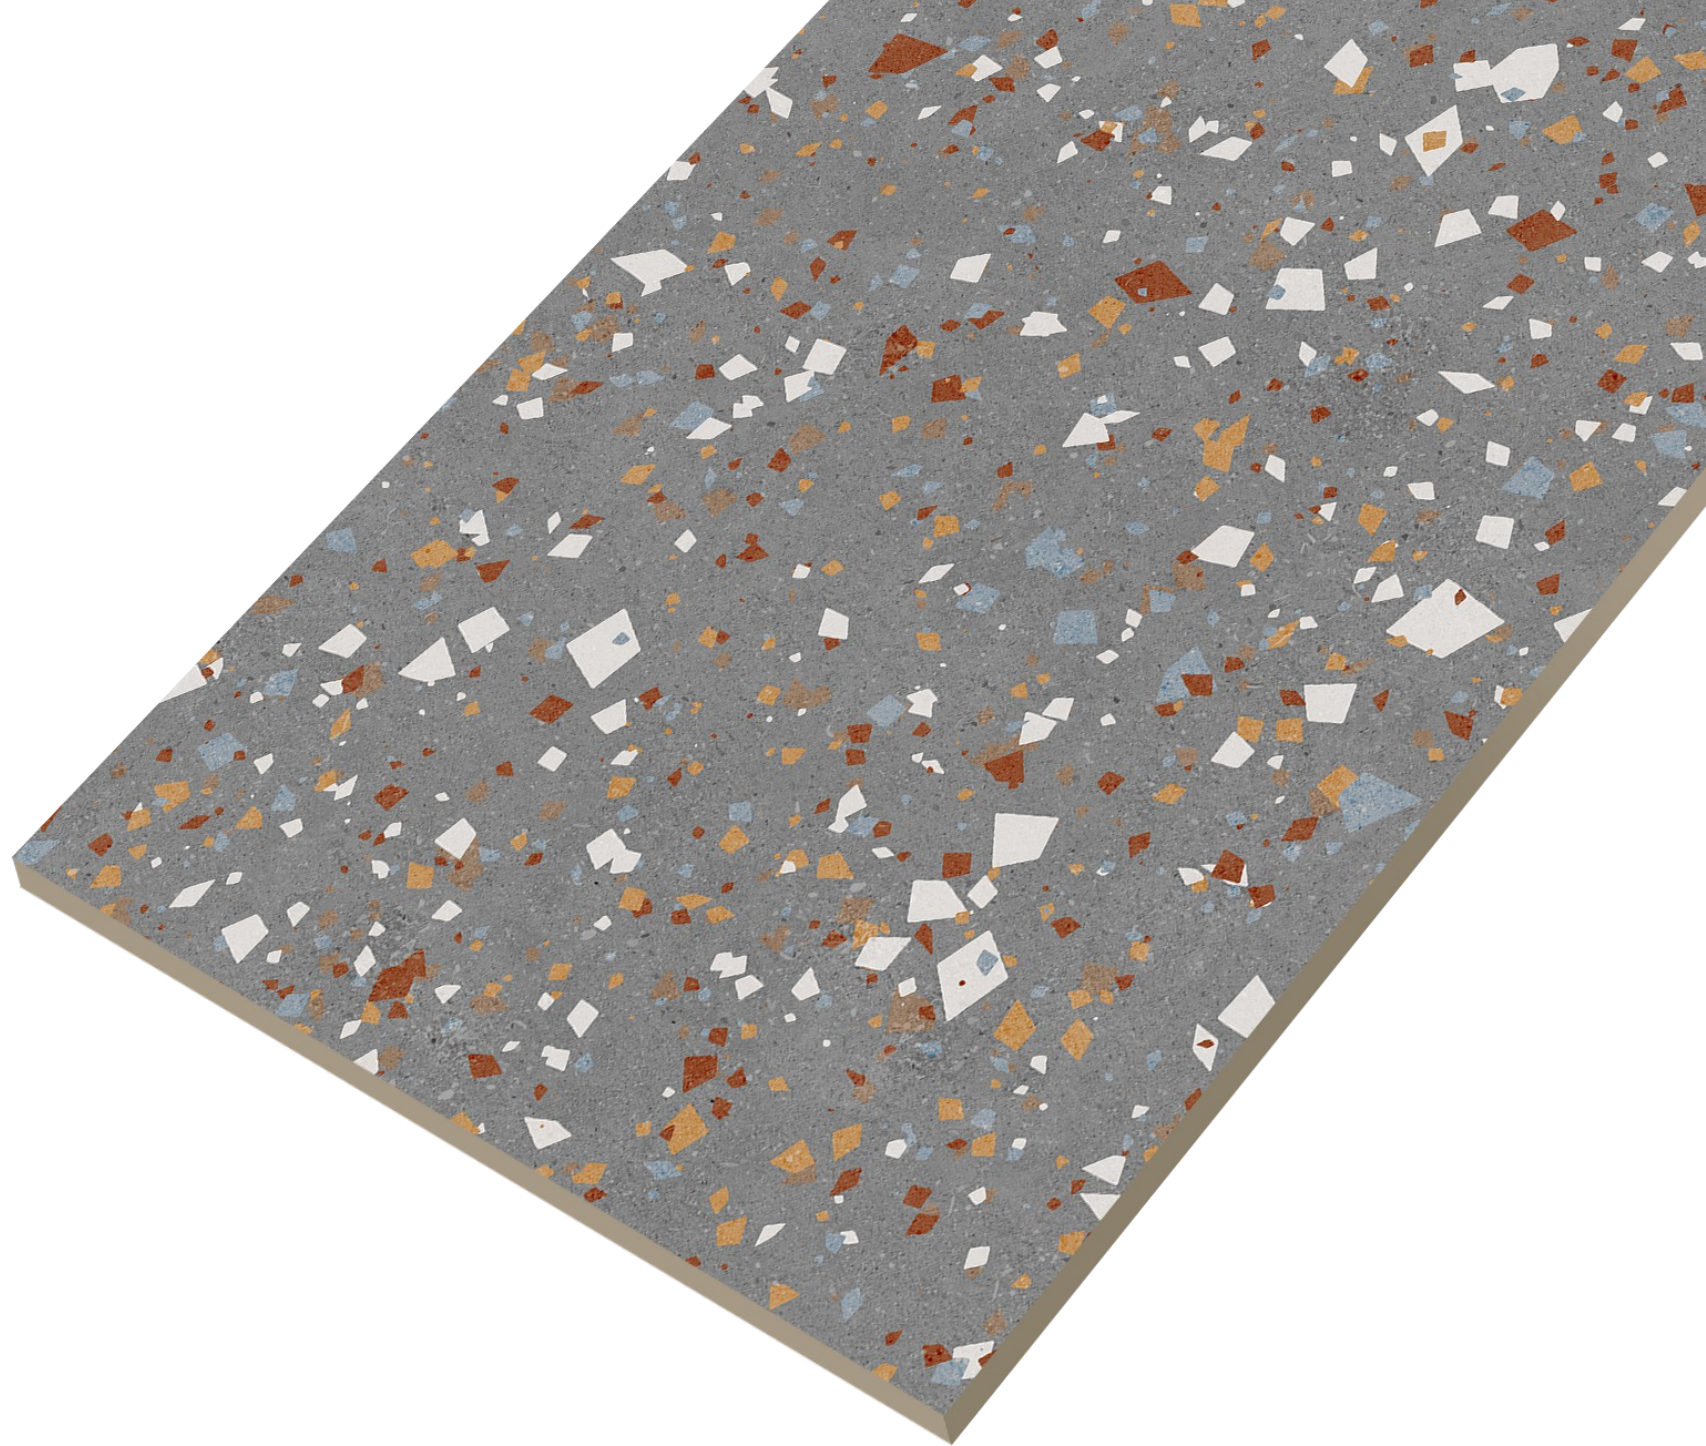

GLOSSY
TERAZZO

Sparkel
Grey

600x
1200mm | Glossy
Surface