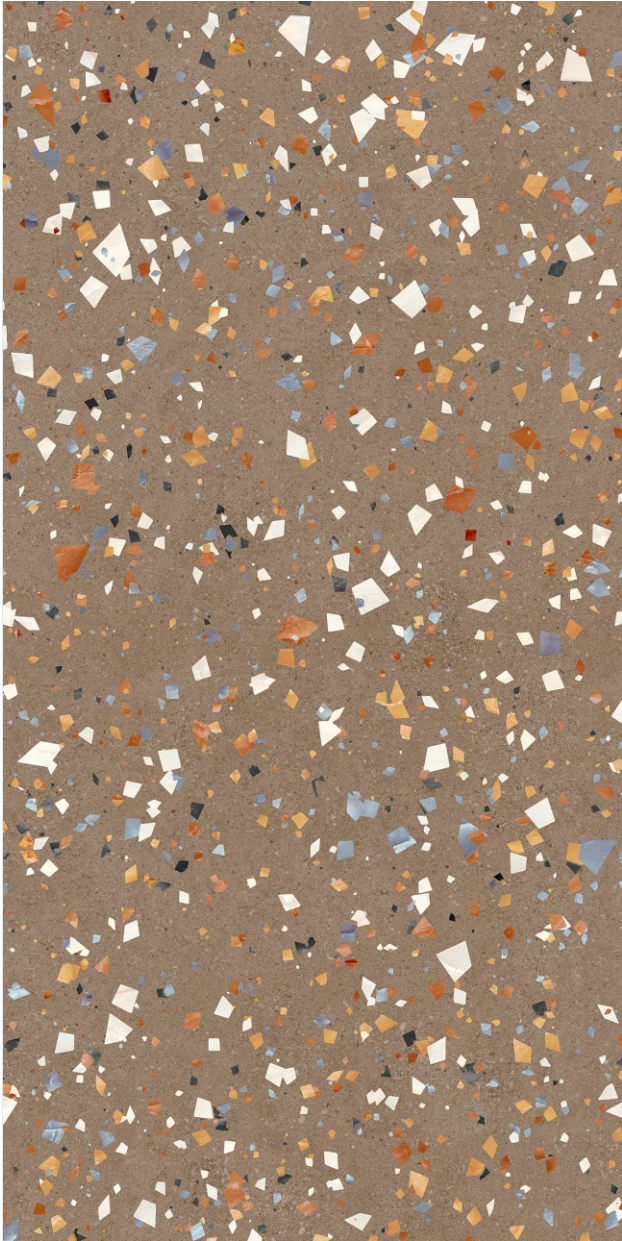

Indy Natural