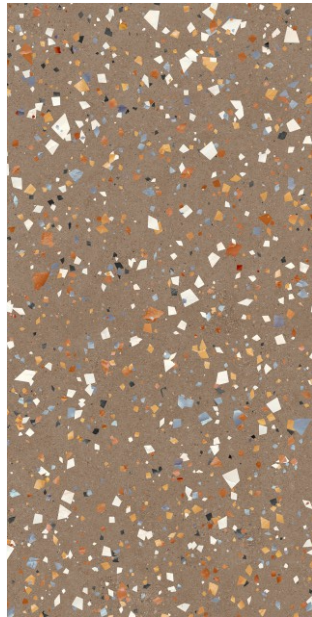

Indy Natural