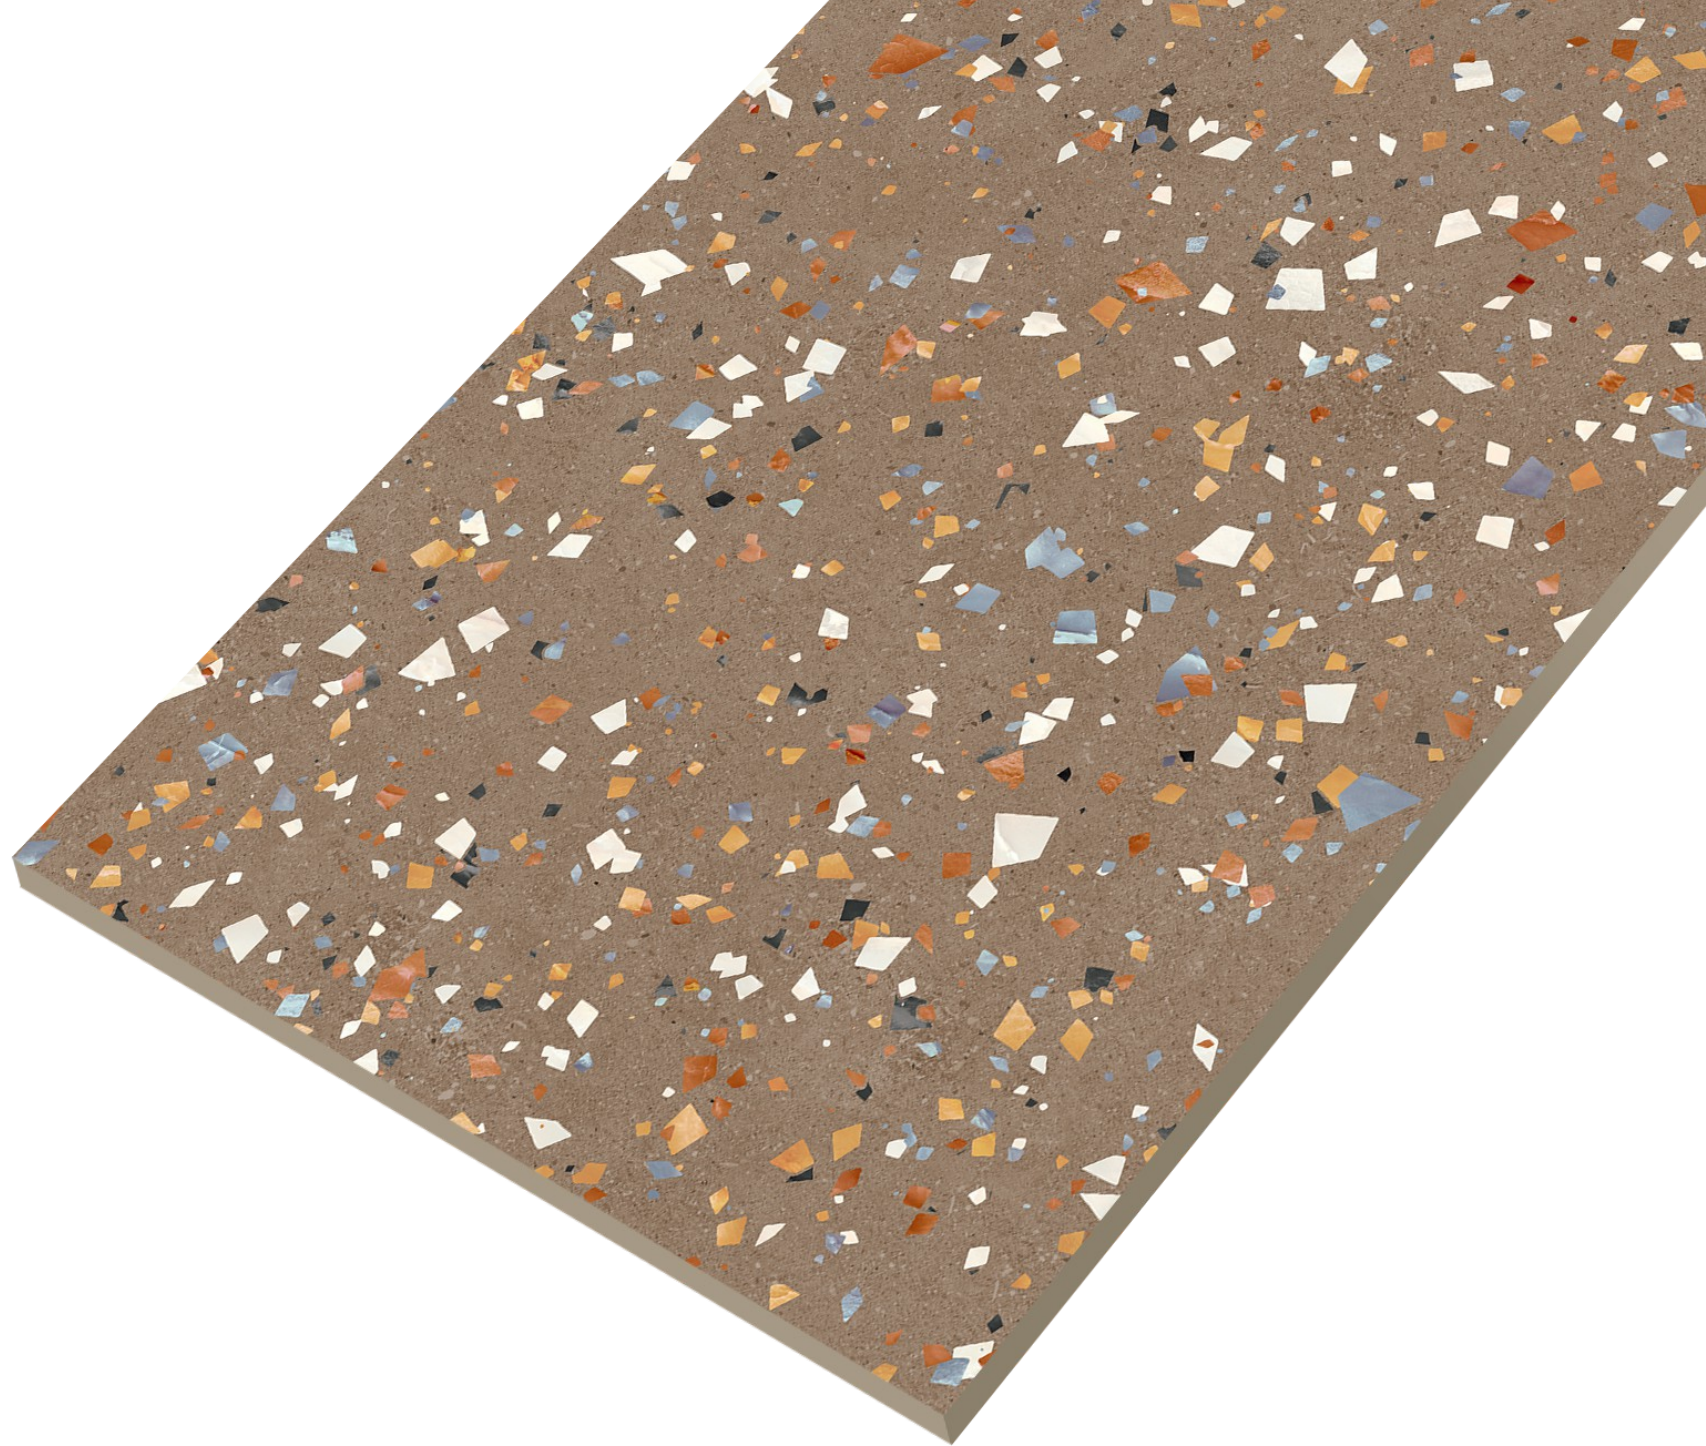

# Gravel Natural

Timeless  
Elegance, Lasting  
Comfort

**GLOSSY**  
**TERAZZO**

Indy  
Natural

600x  
1200mm | Glossy  
Surface