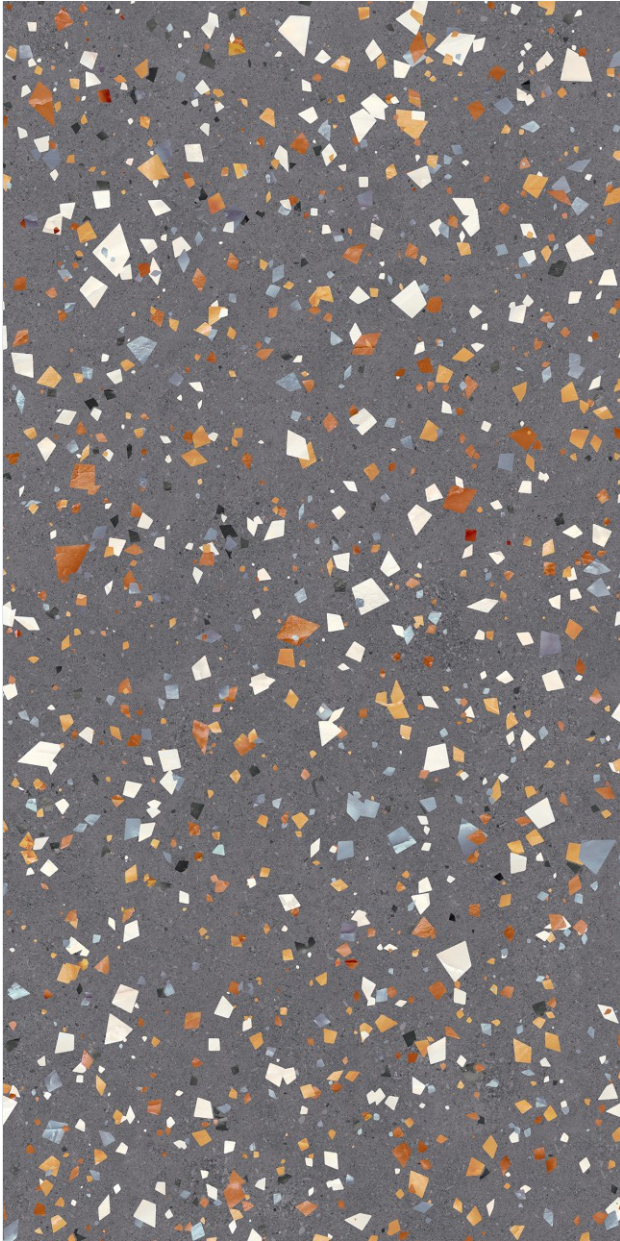

Indy Pulpis