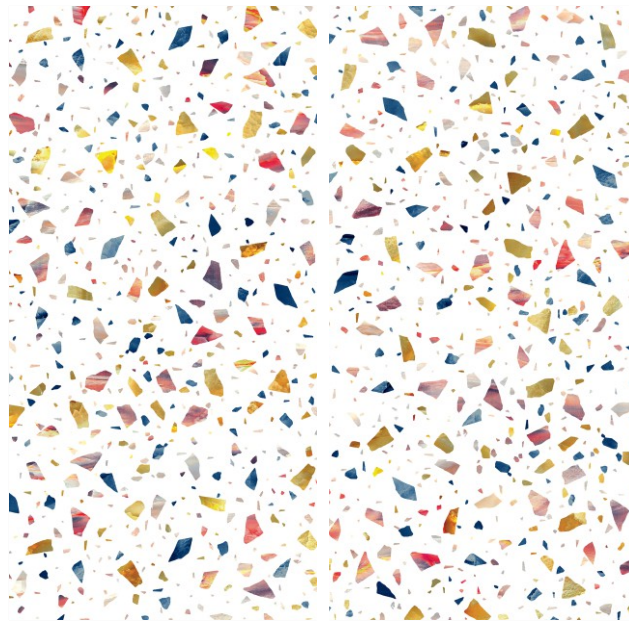

Gravel Natural