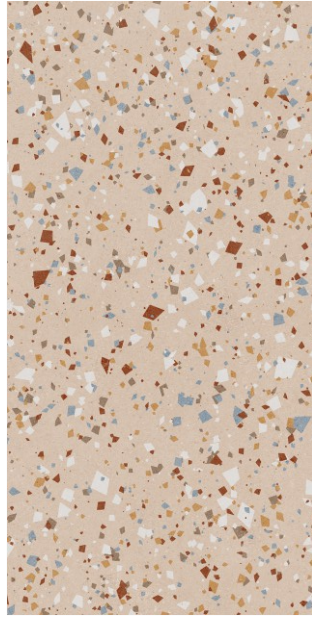

Sparkel Beige