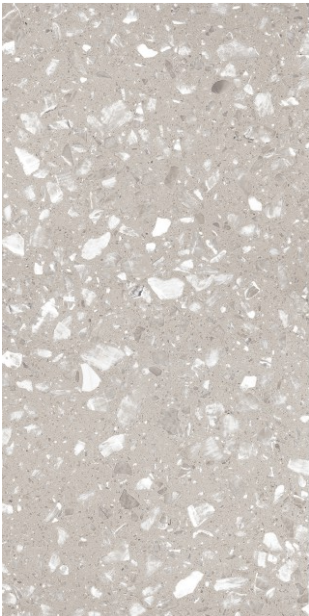

Avlon Mud

Quietly Bold,
Endlessly Beautiful