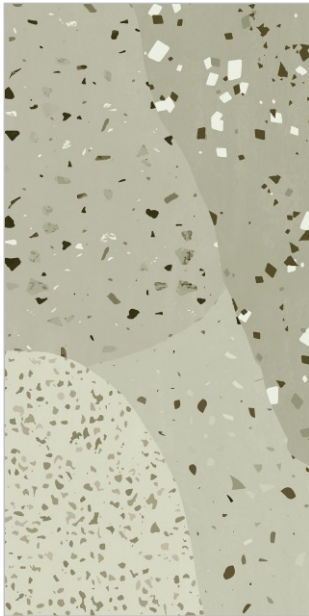

Milkyway Beige

www.pengvinceramics.com

MATT
TERRAZZO

Milkyway
Green

600x
1200mm | Matt
Surface | 04
Random

Milkyway Green

Quiet Beauty,
Lasting
Strength

MATT
TERRAZZO