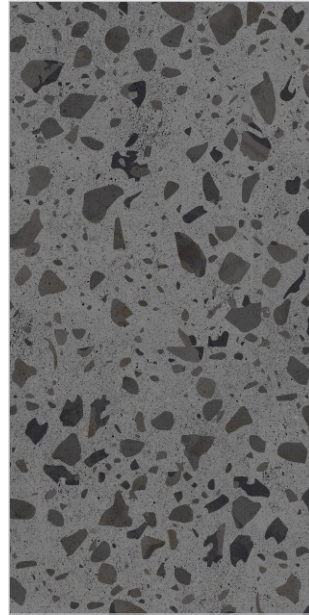

Legend Choco

The perfect expression of your style.

MATT
TERRAZZO

600x
1200mm

Matt
Surface

04
Random

Legend Grey

More than
just a tile,
it's a lifestyle.