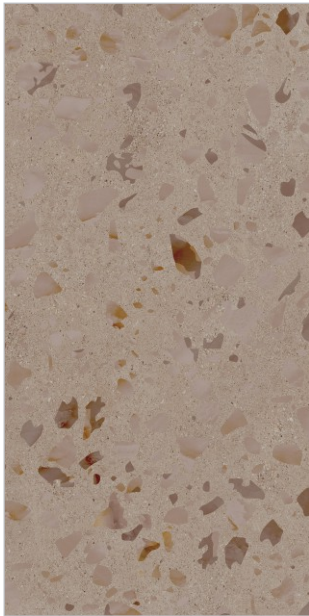

Legend Choco