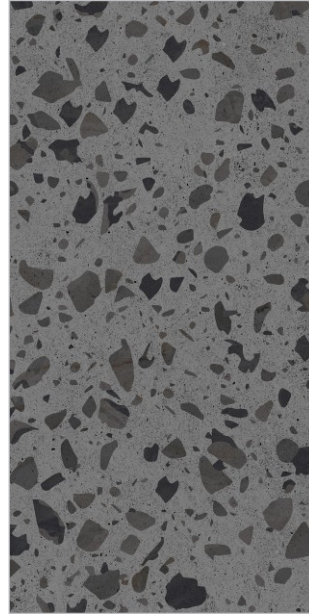

Legend Choco

The perfect expression of your style.

MATT
TERRAZZO

600x
1200mm

Matt
Surface

04
Random

Legend Grey

More than
just a tile,
it's a lifestyle.