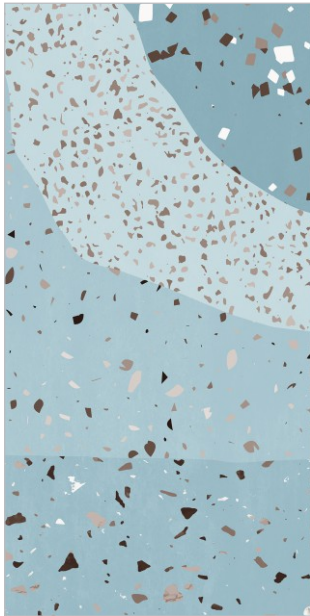

Quietly Bold,
Endlessly
Beautiful

MATT
TERRAZZO

Milkyway
Aqua

600x
1200mm

Matt
Surface

04
Random

Milkyway Aqua

Quietly Bold,
Endlessly
Beautiful