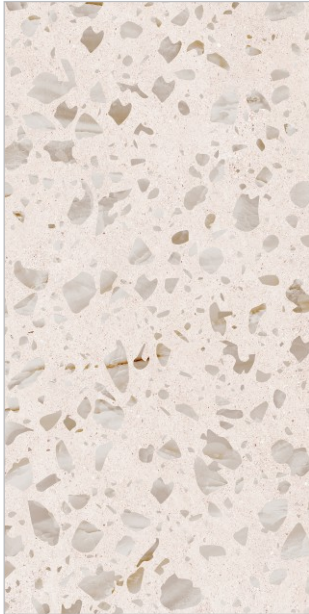

Legend Pearl

Your home
deserves
the best.

MATT
TERRAZZO

Legend
Venice

600x
1200mm

Matt
Surface

04
Random

Legend Venice