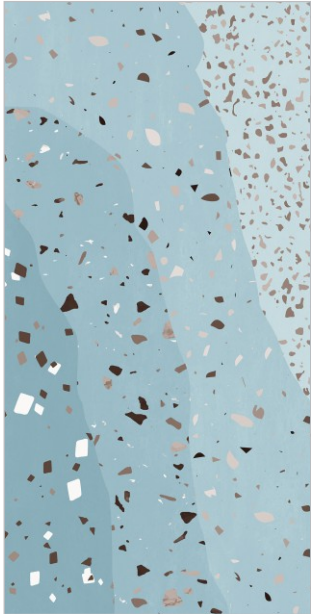

Quietly Bold,
Endlessly
Beautiful

MATT
TERRAZZO

Milkyway
Aqua

600x
1200mm

Matt
Surface

04
Random

Milkyway Aqua

Quietly Bold,
Endlessly
Beautiful