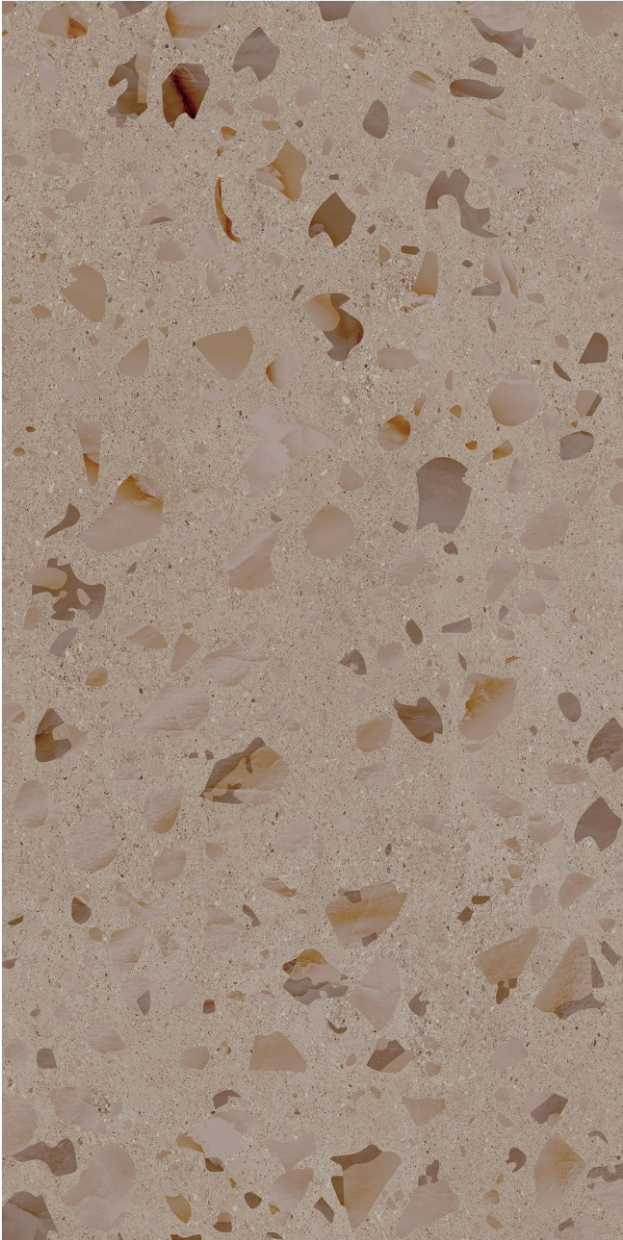

Legend Choco