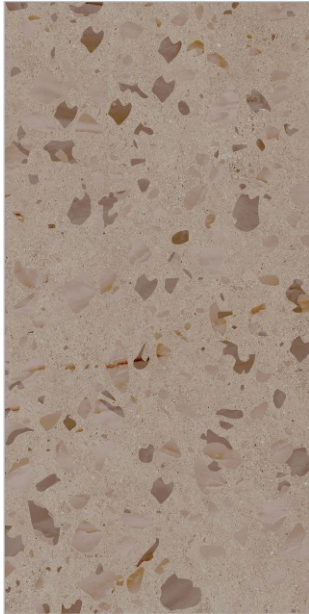

Legend Choco