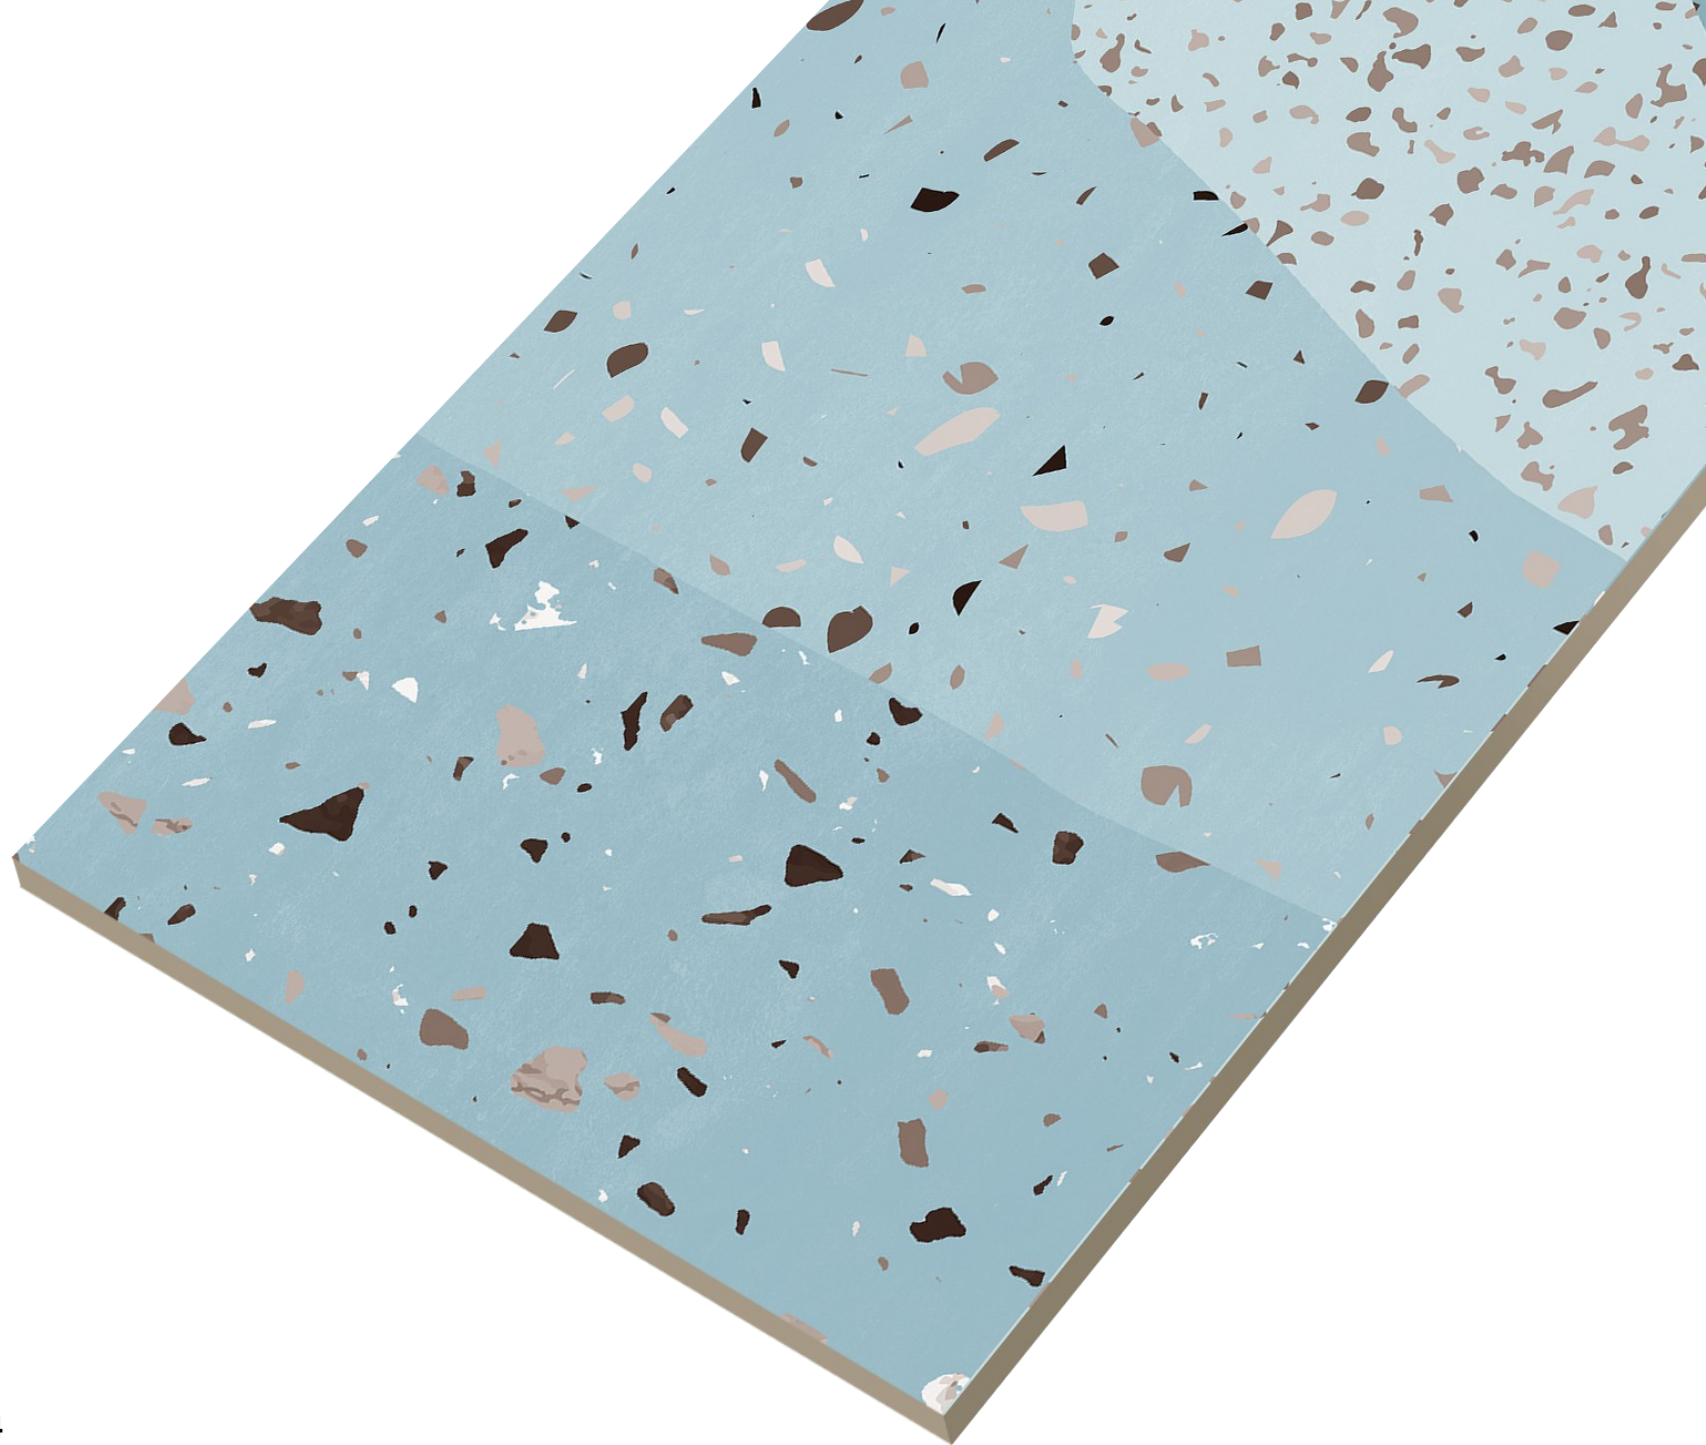

MATT
TERRAZZO

Milkyway
Aqua

600x
1200mm

Matt
Surface

04
Random