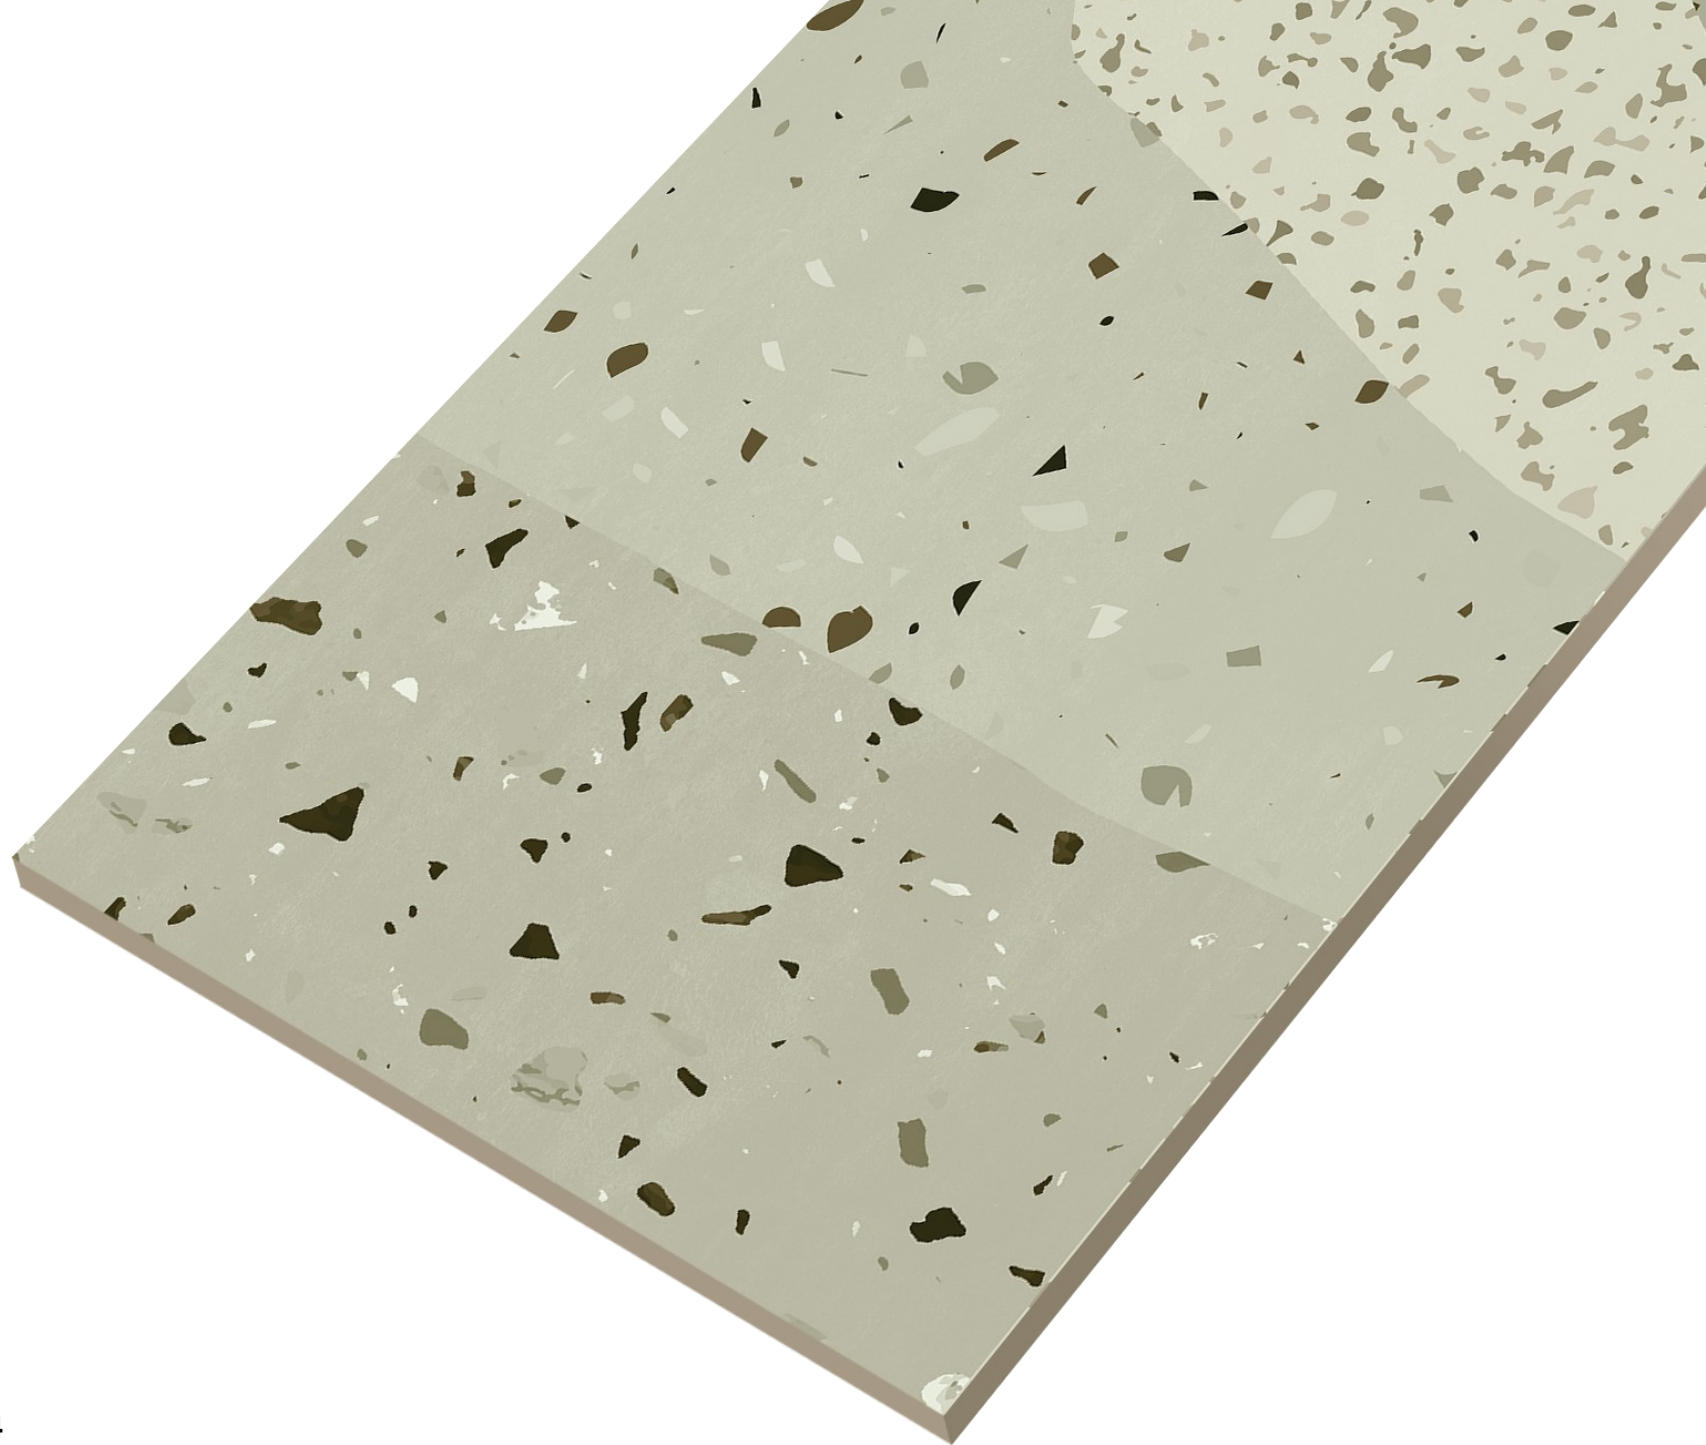

MATT
TERRAZZO

Milkyway
Green

600x
1200mm | Matt
Surface | 04
Random