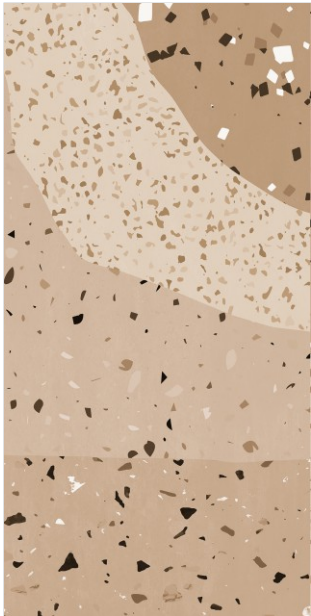

MATT
TERRAZZO

Milkyway
Beige

600x
1200mm

Matt
Surface

04
Random

Milkyway Beige

Step into
Comfort with
Matt Tiles.

MATT
TERRAZZO