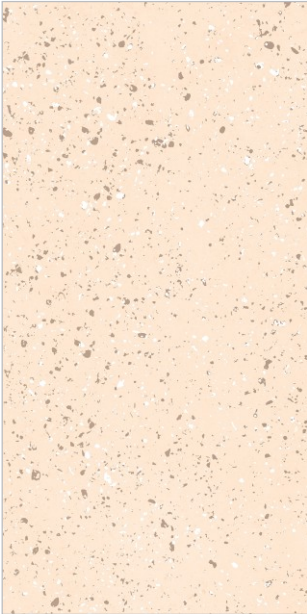

Fossil Venice