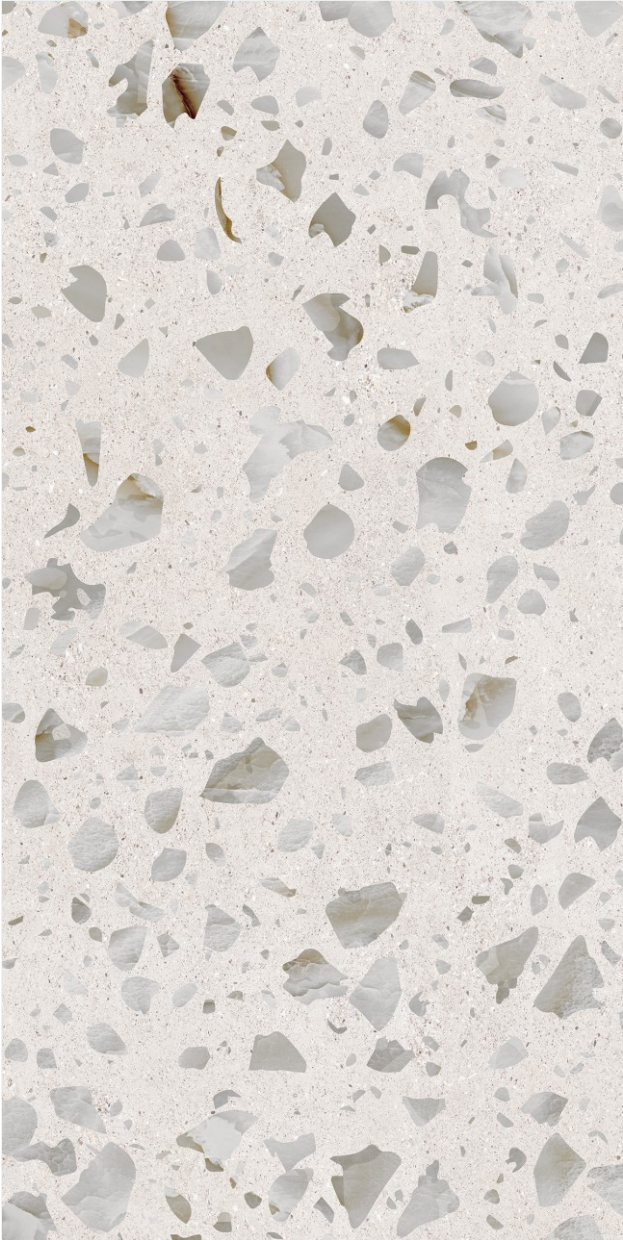

Legend Pearl