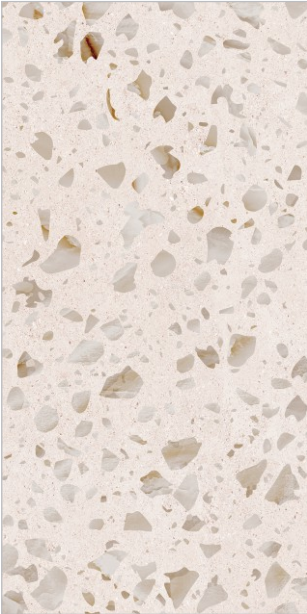

Legend Pearl

Your home
deserves
the best.

MATT
TERRAZZO

Legend
Venice

600x
1200mm

Matt
Surface

04
Random

Legend Venice