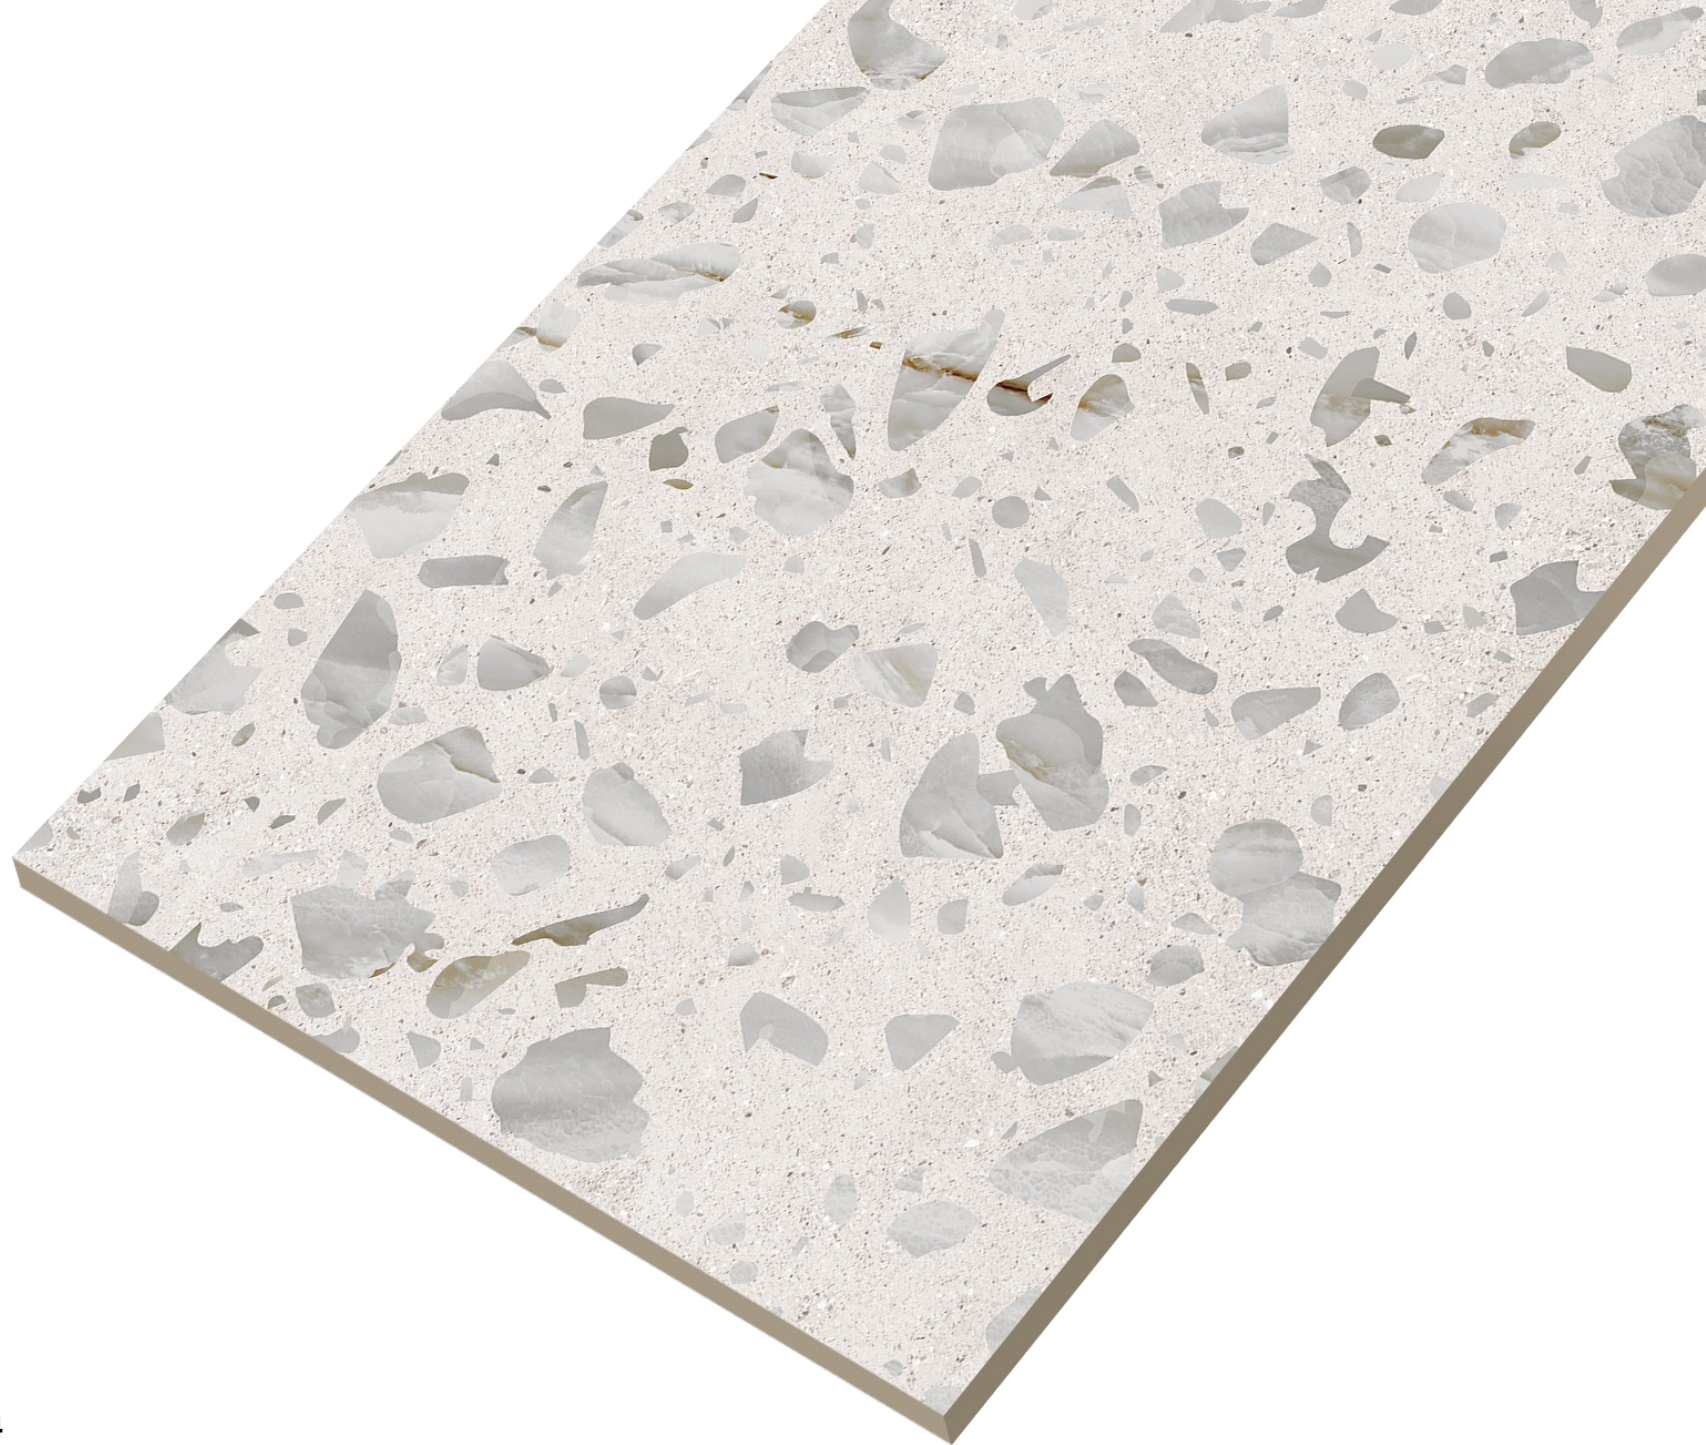

MATT
TERRAZZO

Legend
Pearl

600x
1200mm

Matt
Surface

04
Random