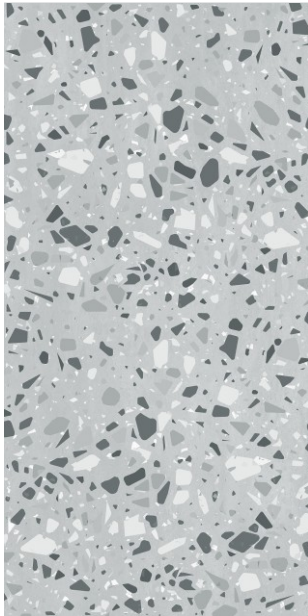

Ethnic Ocean