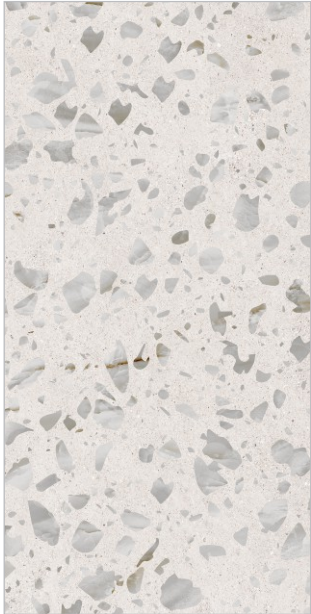

Legend Pearl