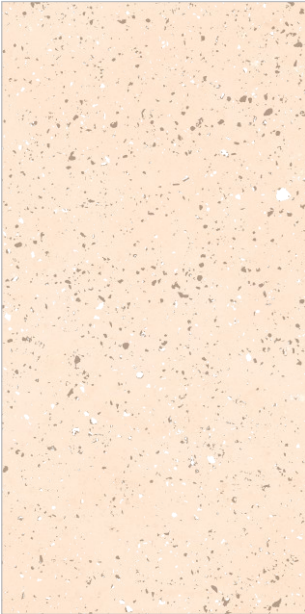

Fossil Venice