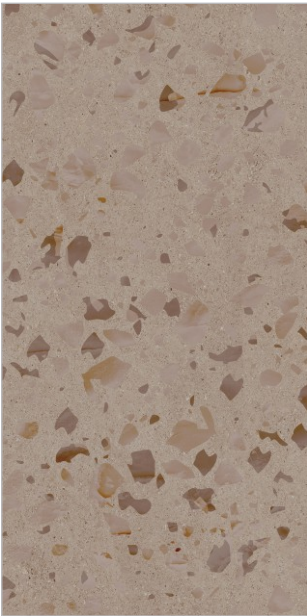

Legend Choco