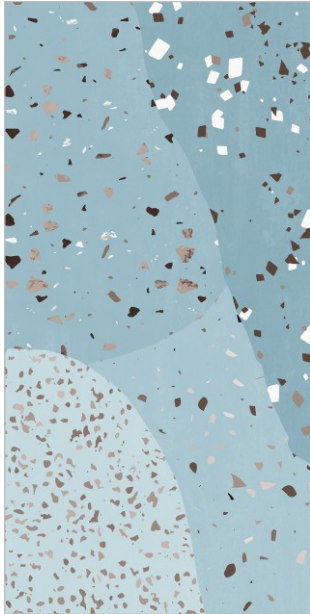

Quietly Bold,
Endlessly
Beautiful

MATT
TERRAZZO

Milkyway
Aqua

600x
1200mm

Matt
Surface

04
Random

Milkyway Aqua

Quietly Bold,
Endlessly
Beautiful