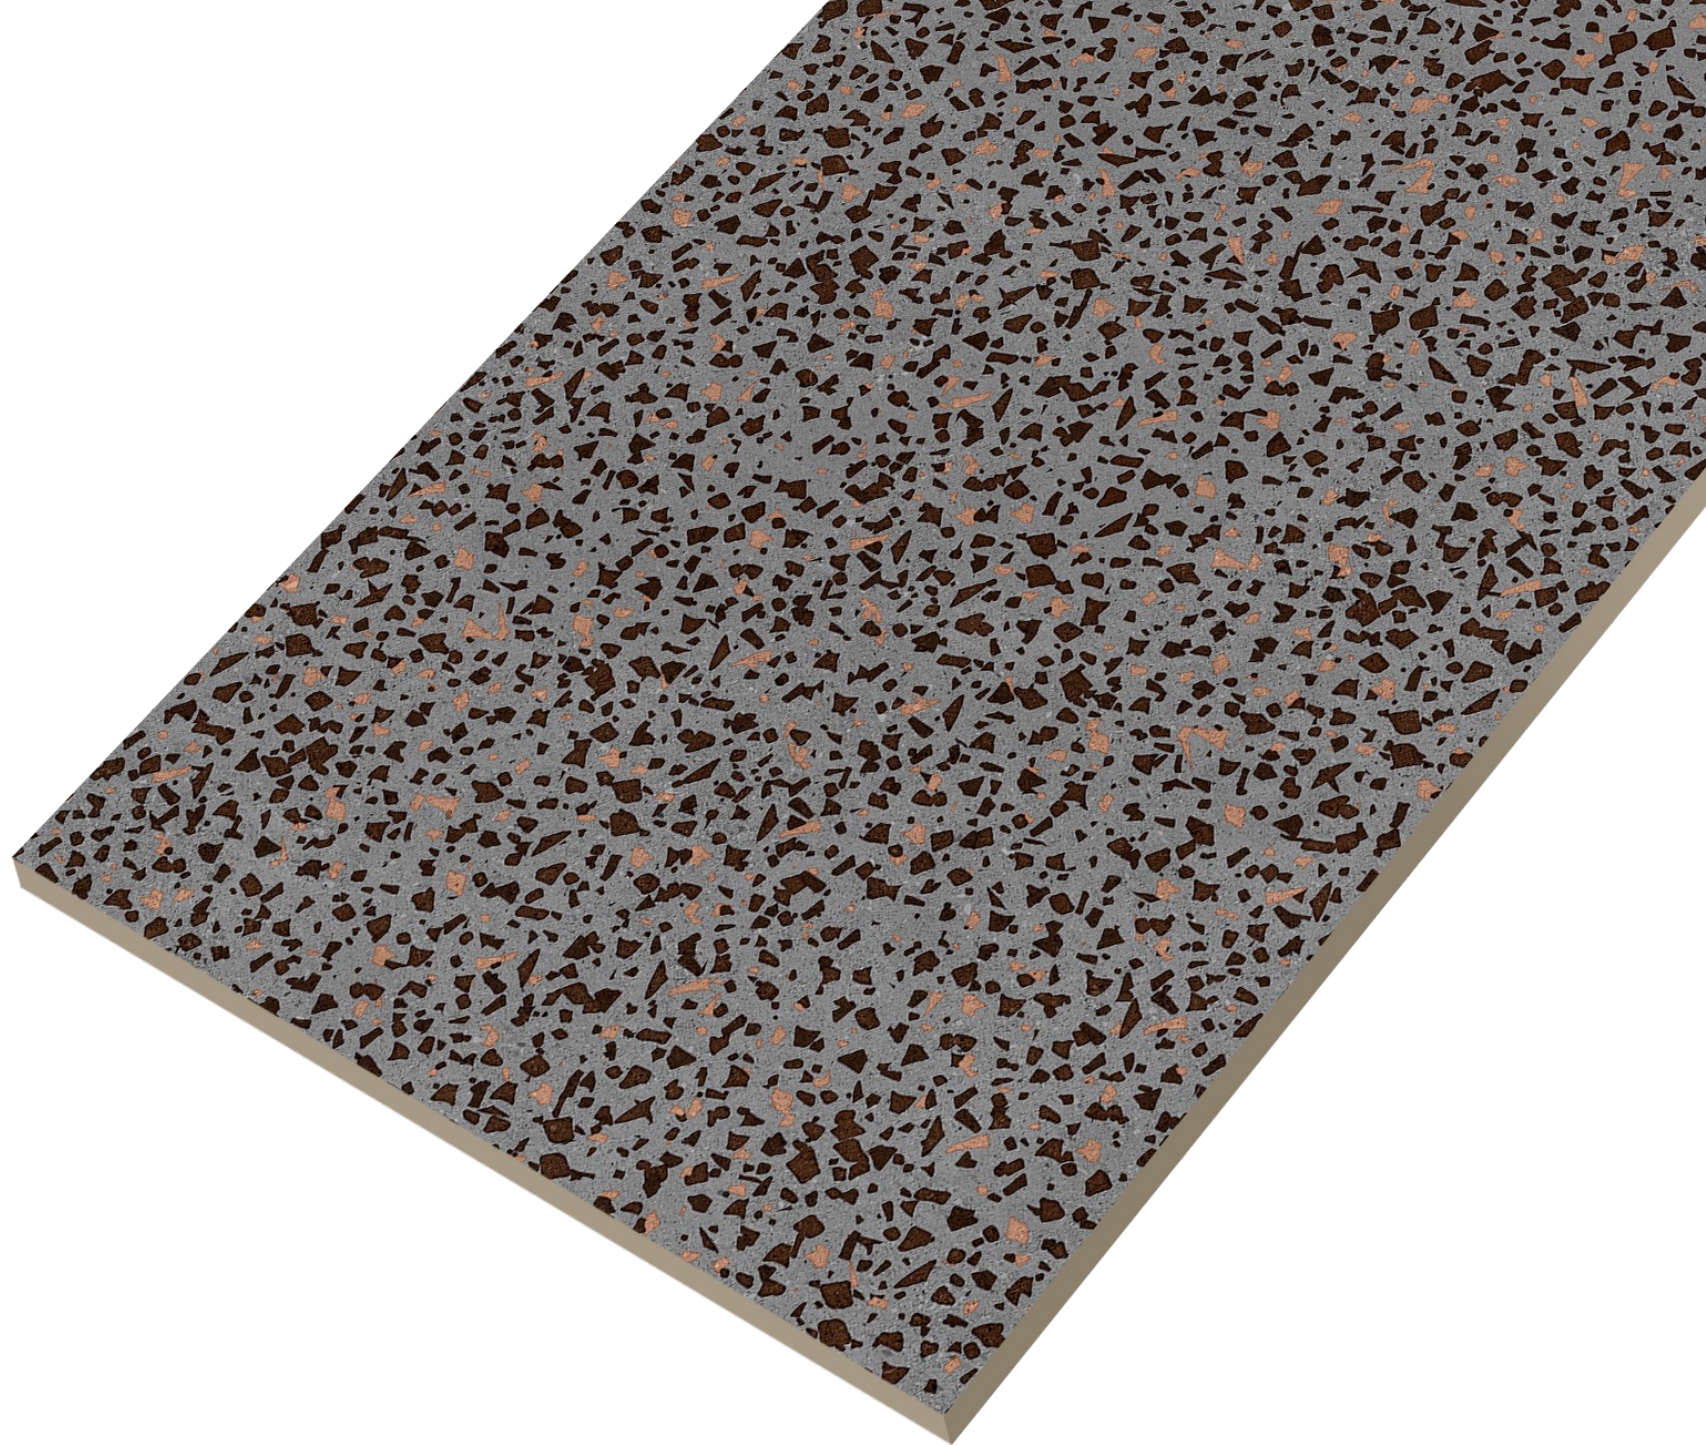

600x
1200mm

Matt
Surface

01
Random

Dazzel Choco

Quietly Bold,
Endlessly
Beautiful.

MATT
TERRAZZO

600x
1200mm

Matt
Surface