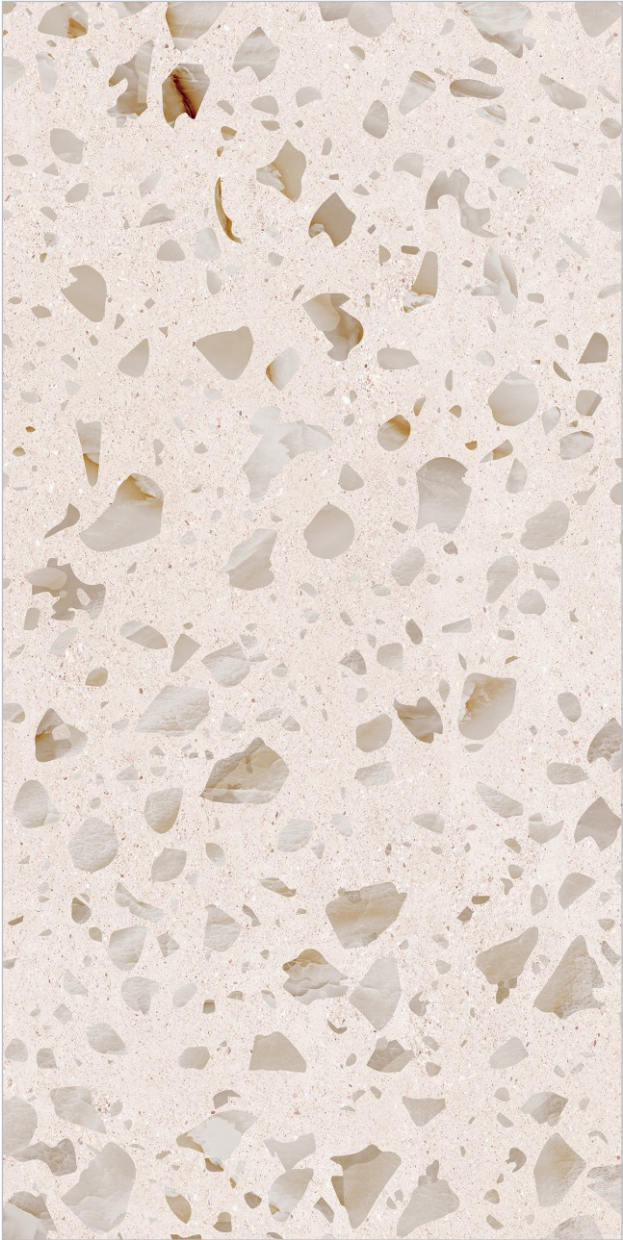

Legend Pearl

Your home
deserves
the best.

MATT
TERRAZZO

Legend
Venice

600x
1200mm

Matt
Surface

04
Random

Legend Venice