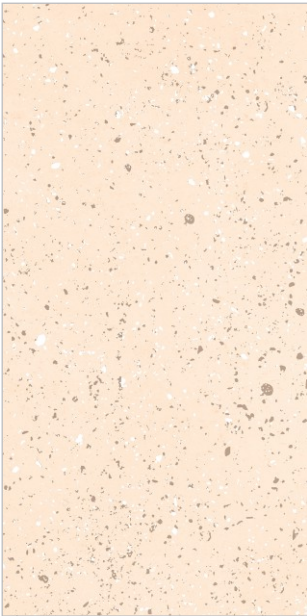

Fossil Venice