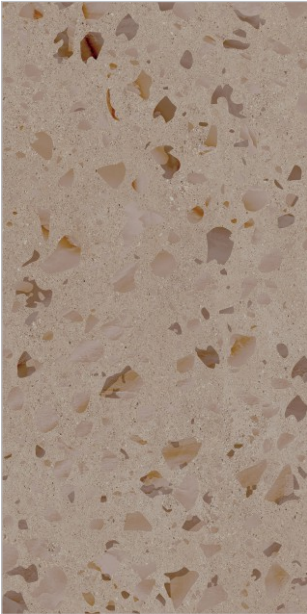

Legend Choco