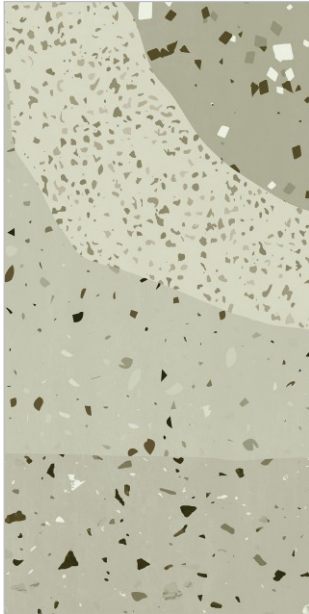

Milkyway Beige

www.pengvinceramics.com

MATT
TERRAZZO

Milkyway
Green

600x
1200mm | Matt
Surface | 04
Random

Milkyway Green

Quiet Beauty,
Lasting
Strength

MATT
TERRAZZO