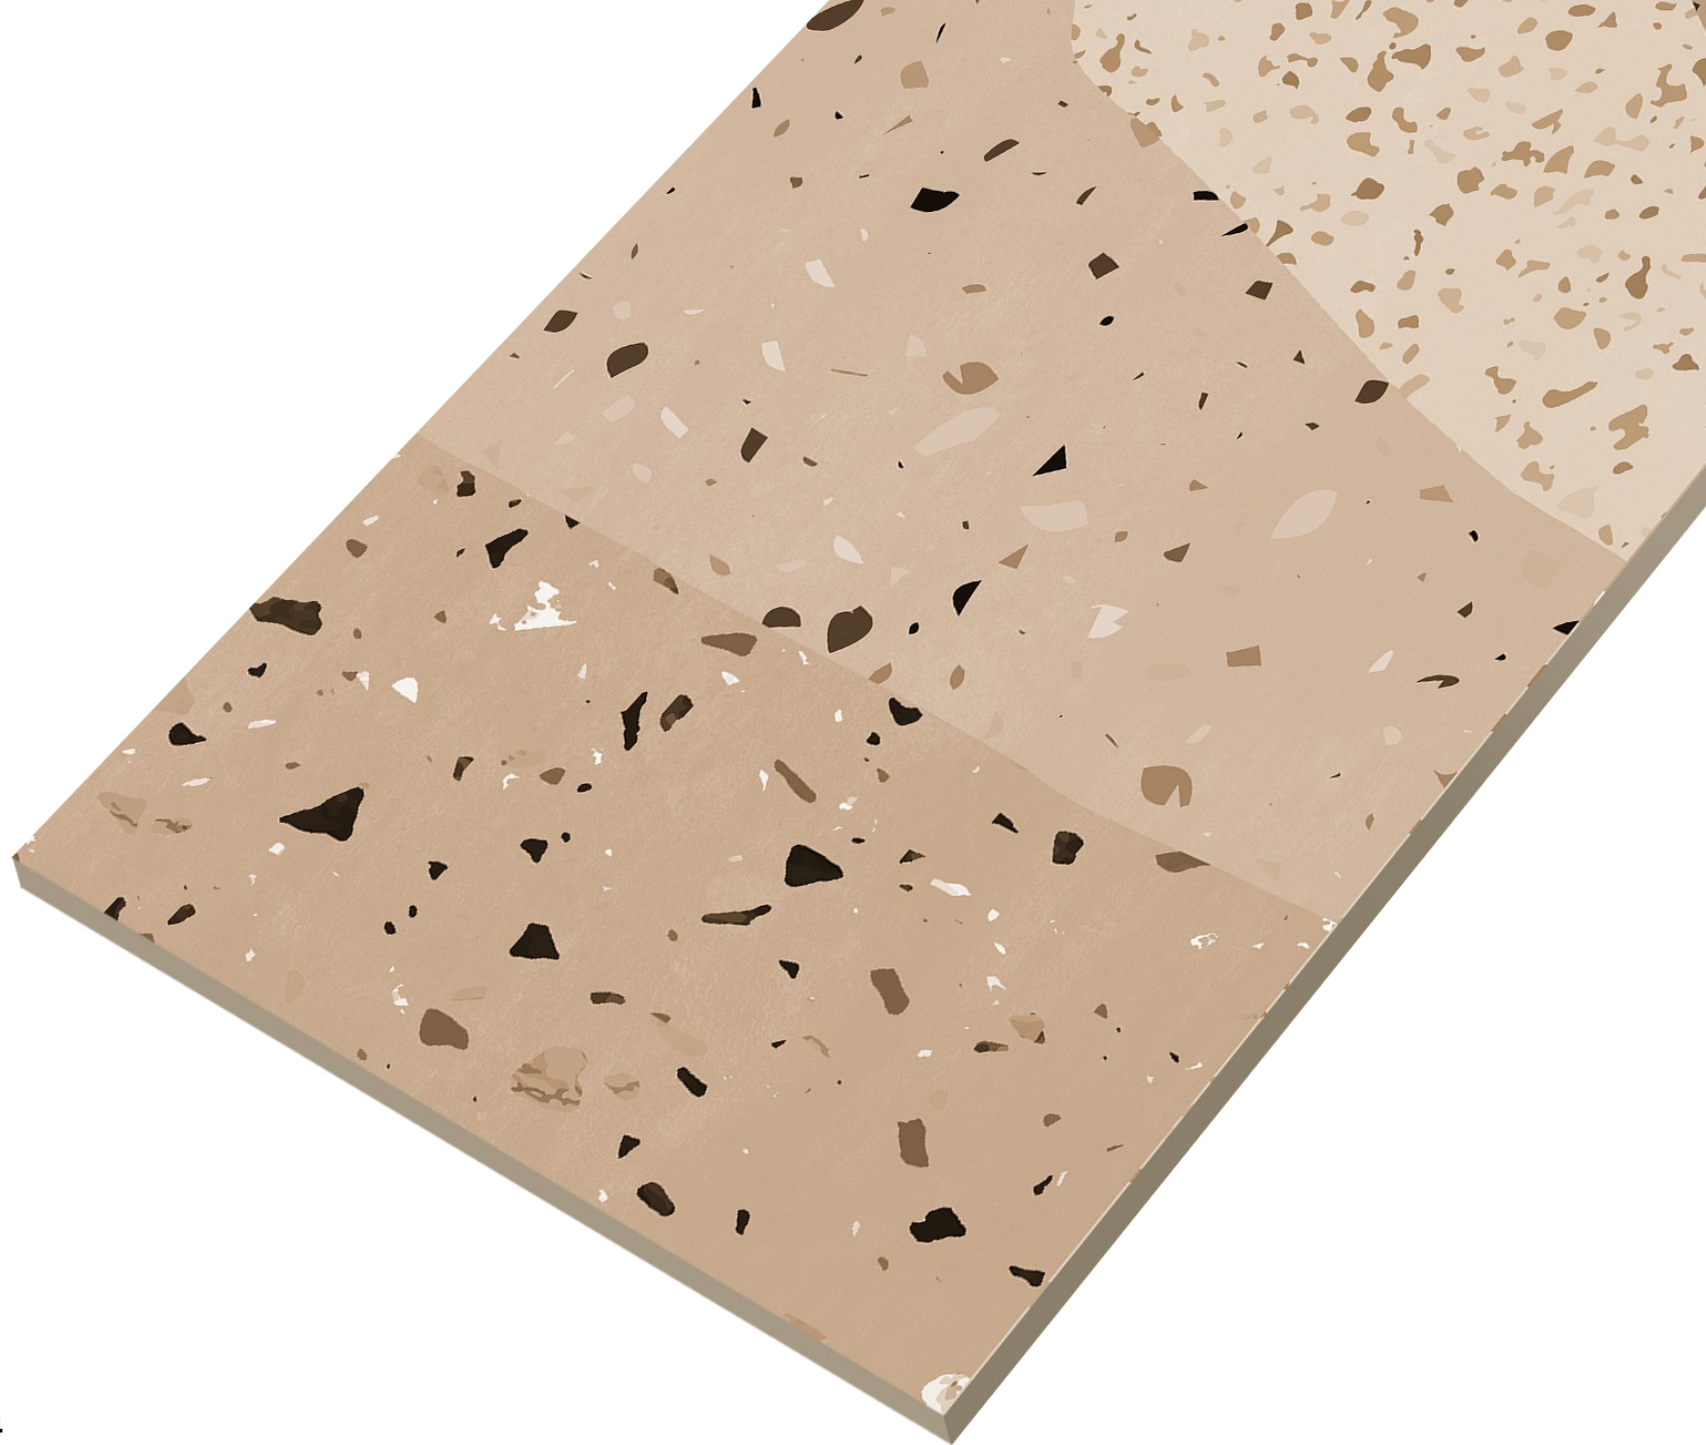

MATT
TERRAZZO

Milkyway
Beige

600x
1200mm

Matt
Surface

04
Random