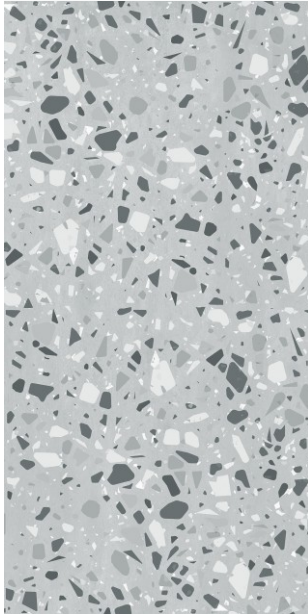

Ethnic Ocean