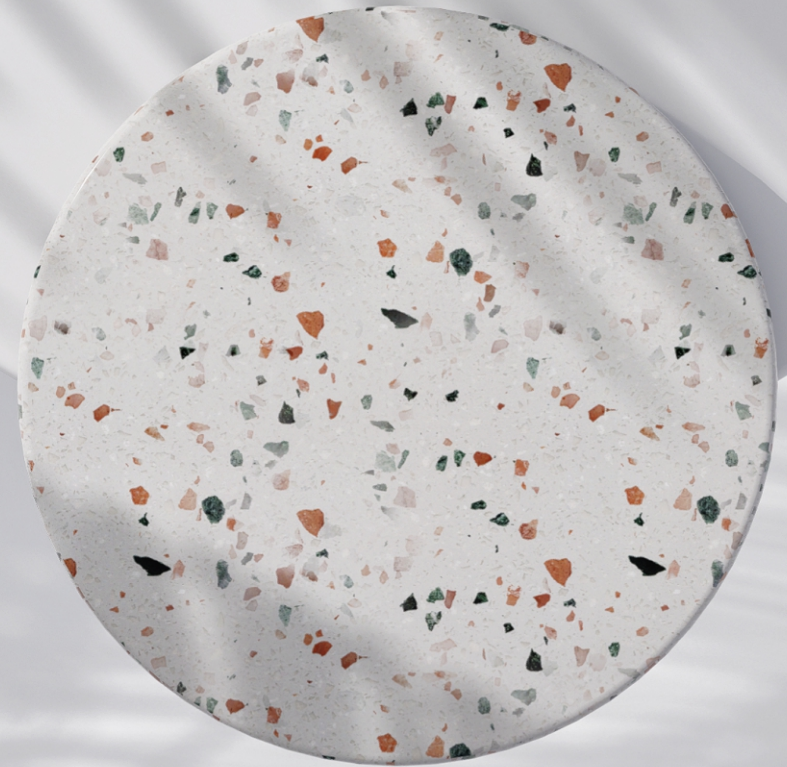

MATT TERRAZZO

600x
1200mm | Matt
Surface

The beauty of natural stone, with the endless possibilities of tile.

Features

Lightweight

Recyclable

Resistant To High
Temperatures

Resistant To
Scratches