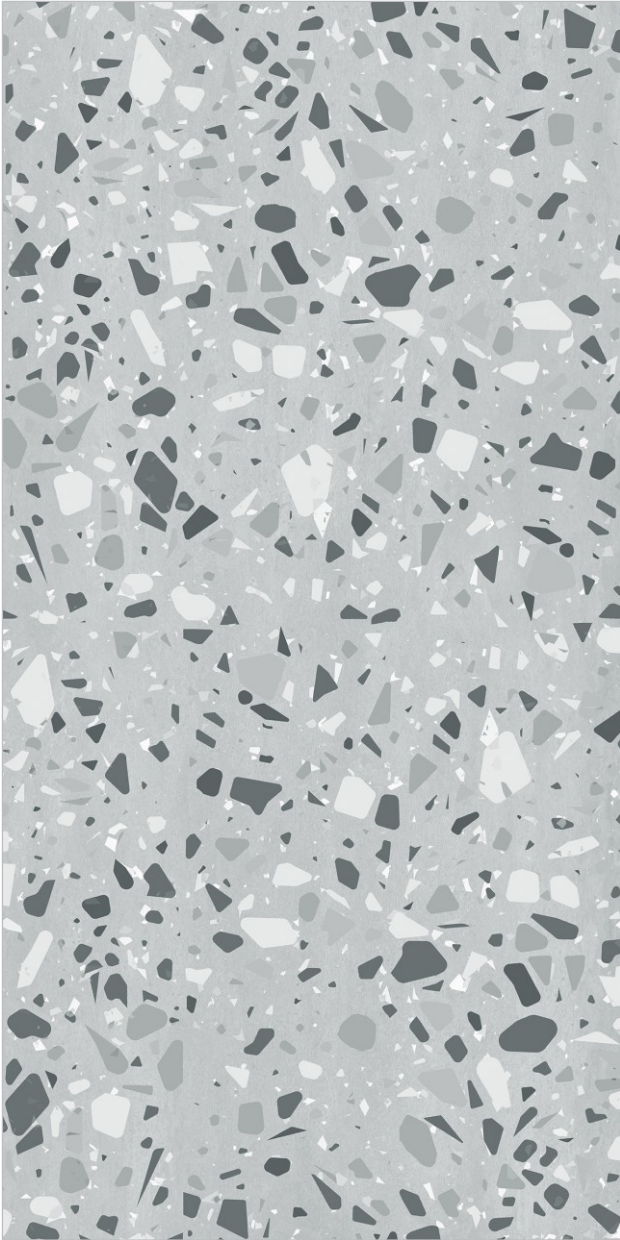

Ethnic Ocean