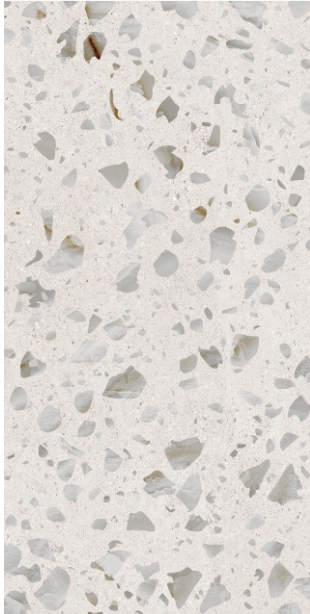

Legend Pearl