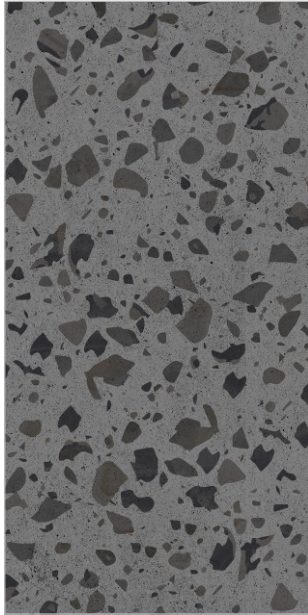

Legend Choco

The perfect expression of your style.

MATT
TERRAZZO

600x
1200mm

Matt
Surface

04
Random

Legend Grey

More than
just a tile,
it's a lifestyle.