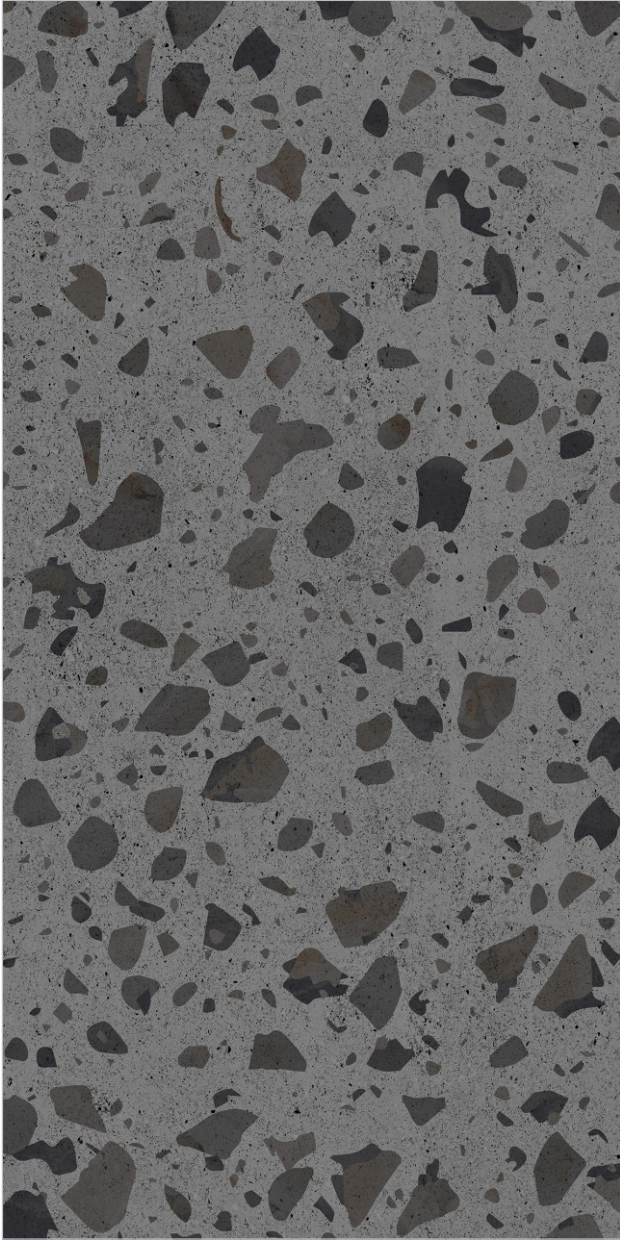

Legend Choco

The perfect expression of your style.

MATT
TERRAZZO

600x
1200mm

Matt
Surface

04
Random

Legend Grey

More than
just a tile,
it's a lifestyle.