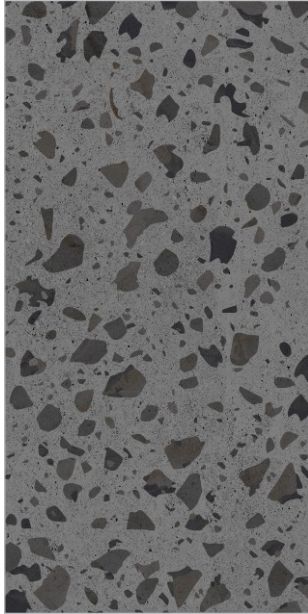

Legend Choco

The perfect expression of your style.

MATT
TERRAZZO

600x
1200mm

Matt
Surface

04
Random

Legend Grey

More than
just a tile,
it's a lifestyle.