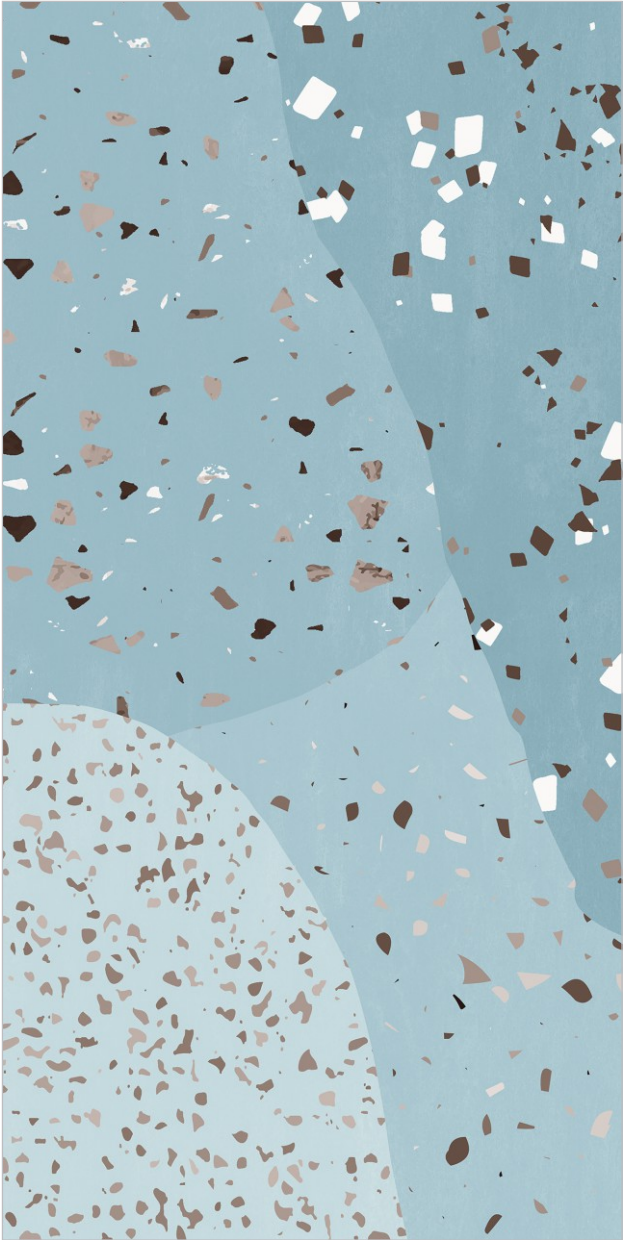

Quietly Bold,
Endlessly
Beautiful

MATT
TERRAZZO

Milkyway
Aqua

600x
1200mm

Matt
Surface

04
Random

Milkyway Aqua

Quietly Bold,
Endlessly
Beautiful