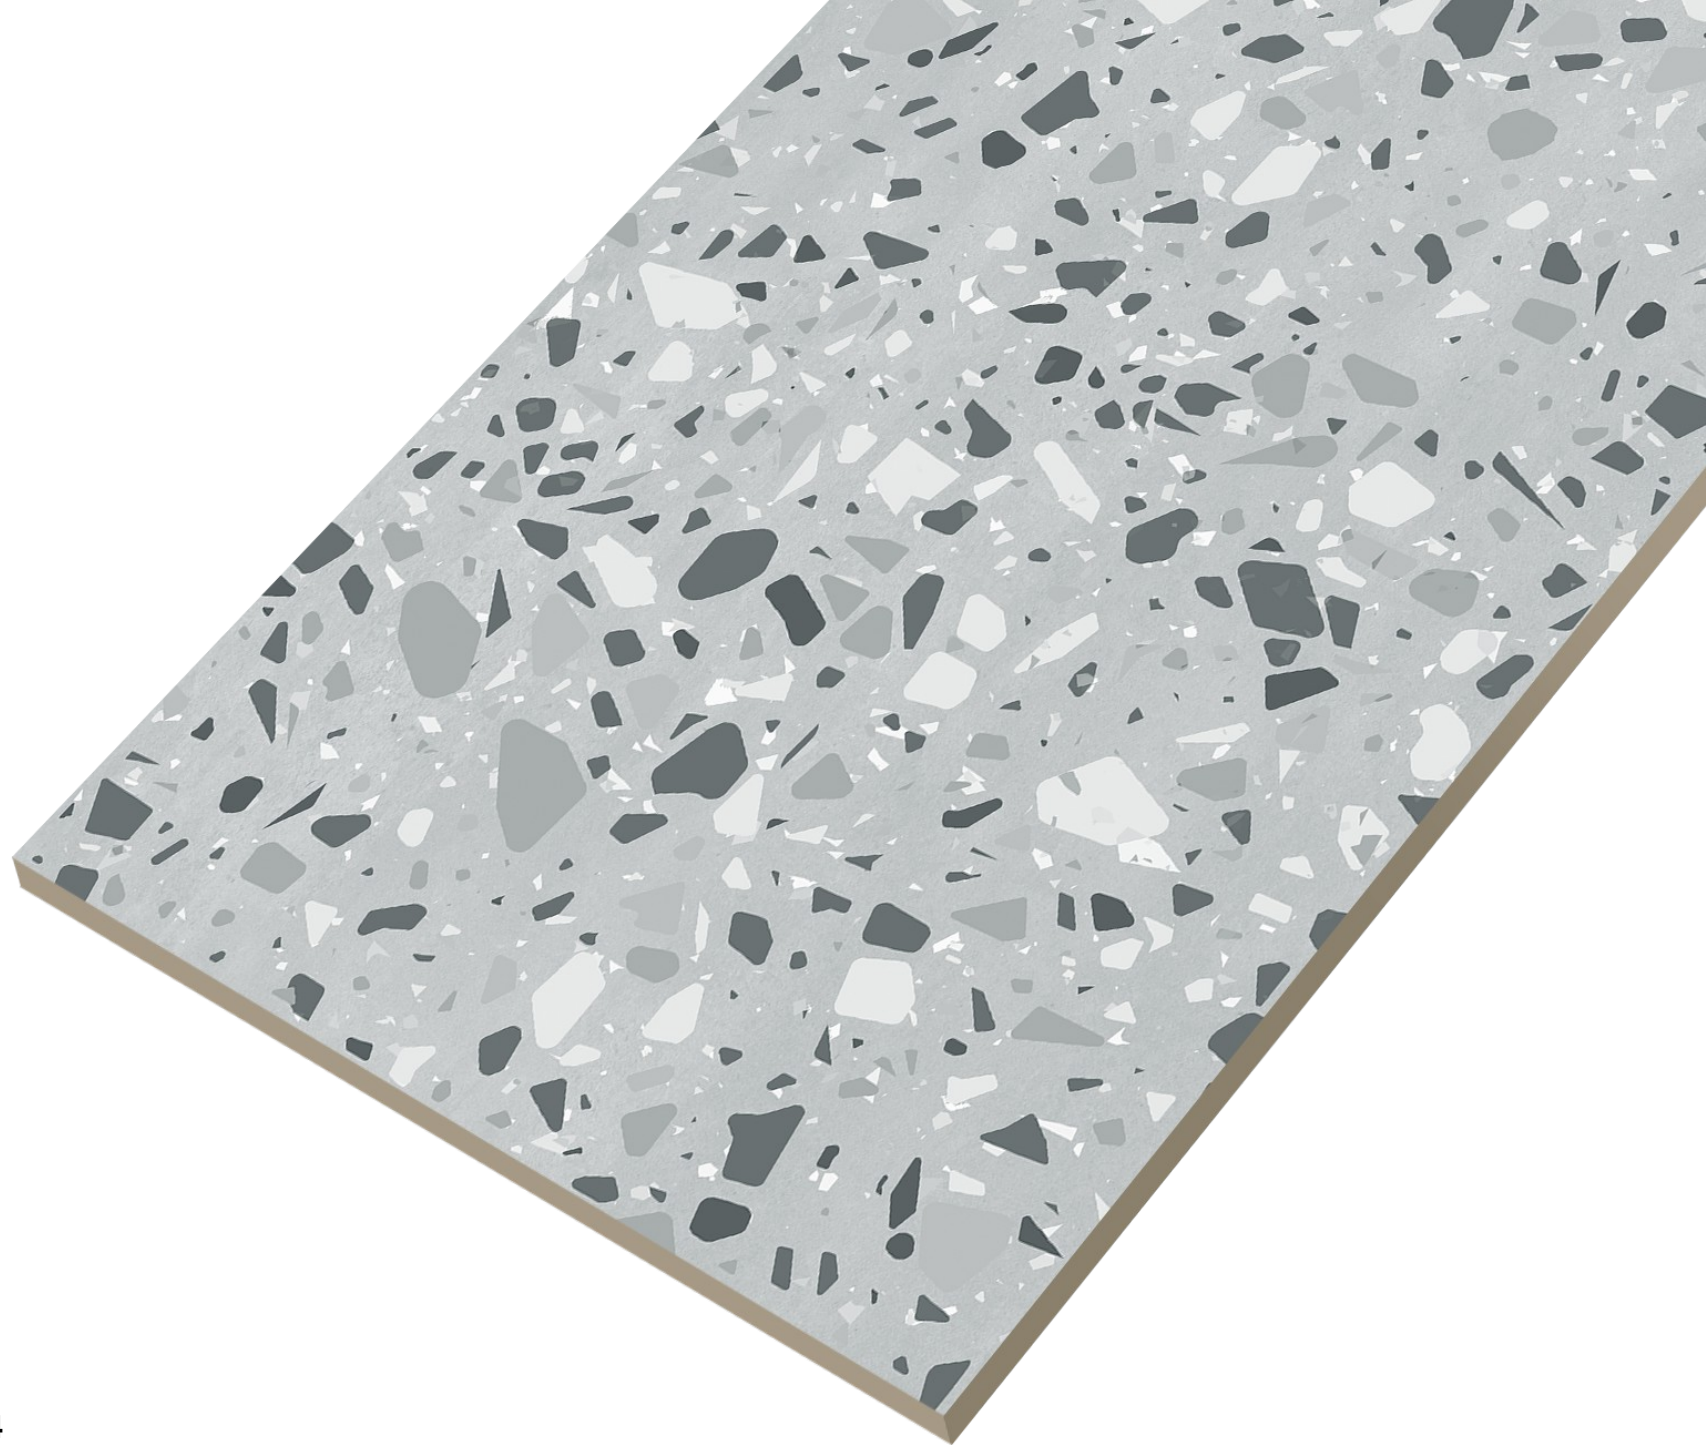

MATT
TERRAZZO

600x
1200mm

Matt
Surface

04
Random