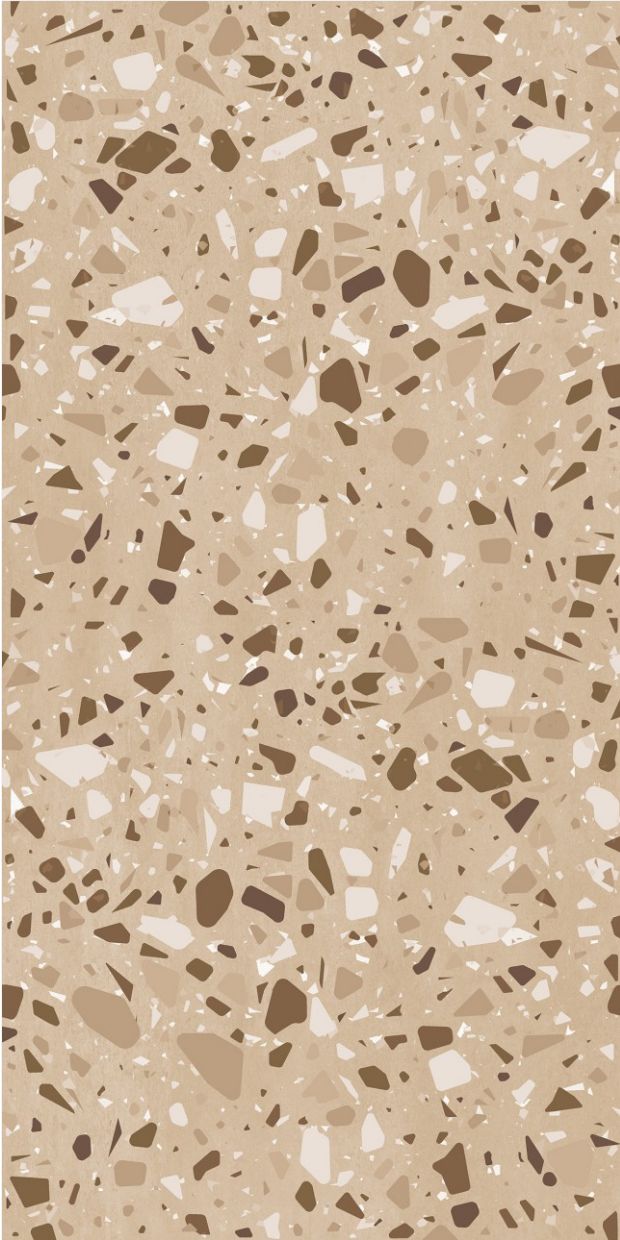

Ethnic Beige