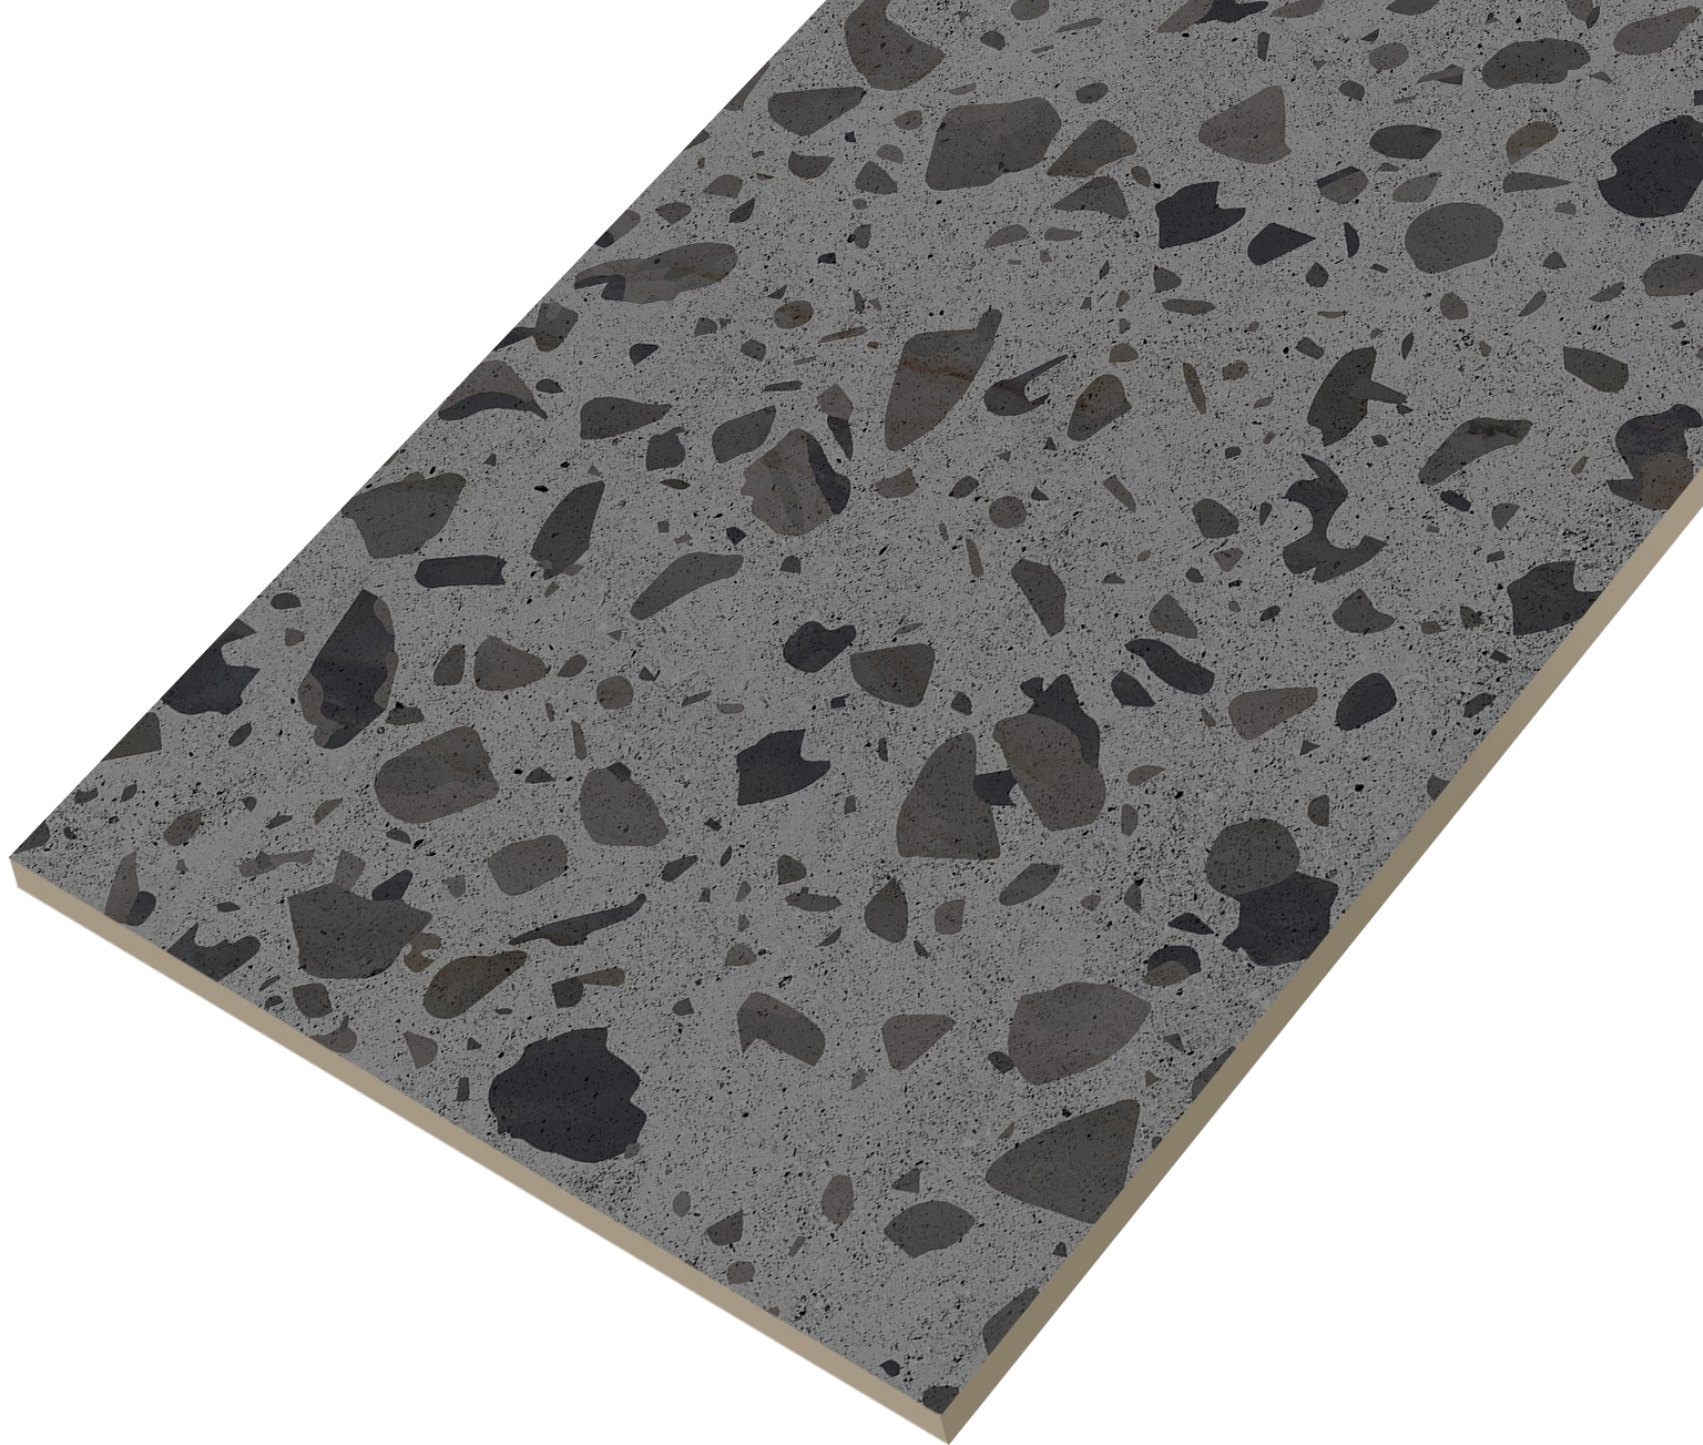

MATT
TERRAZZO

600x
1200mm

Matt
Surface

04
Random