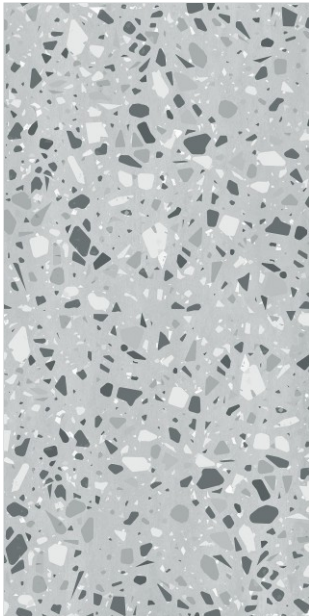

Ethnic Ocean