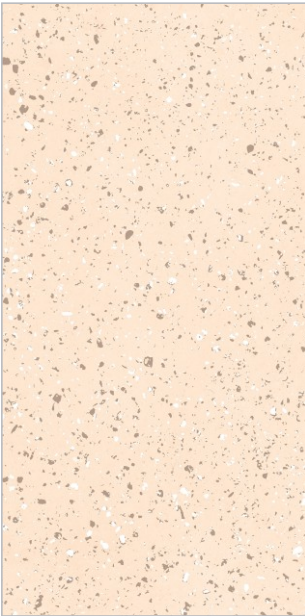

Fossil Venice