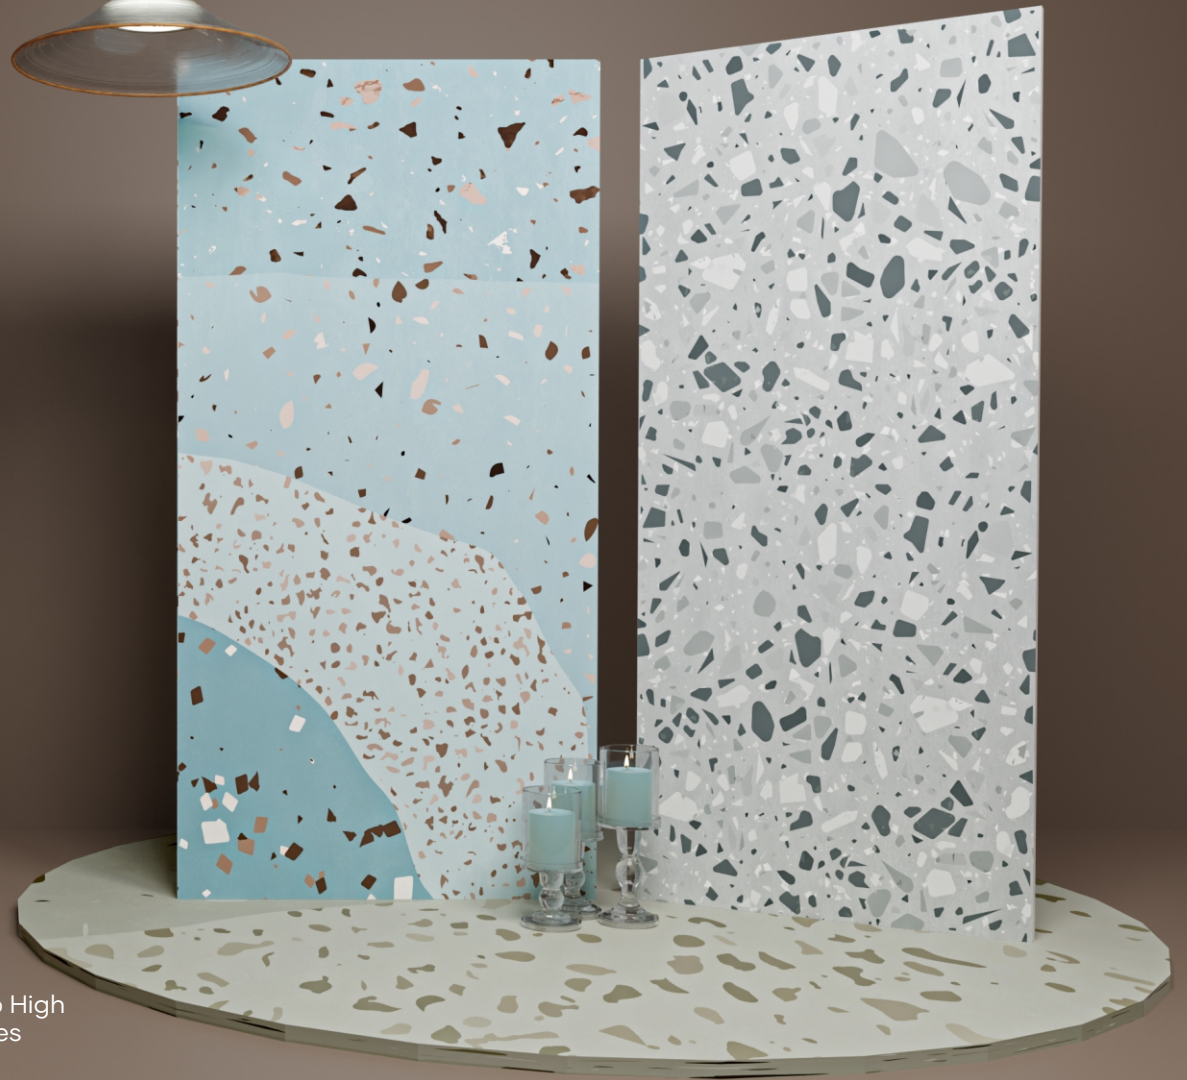

MATT TERRAZZO

600x
1200mm | Matt
Surface

The beauty of natural stone, with the endless possibilities of tile.

Features

Lightweight

Recyclable

Resistant To High
Temperatures

Resistant To
Scratches