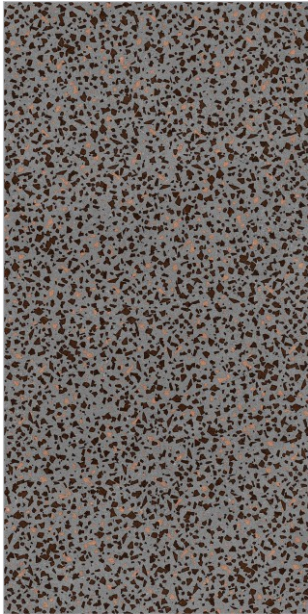

Dazzel Grey