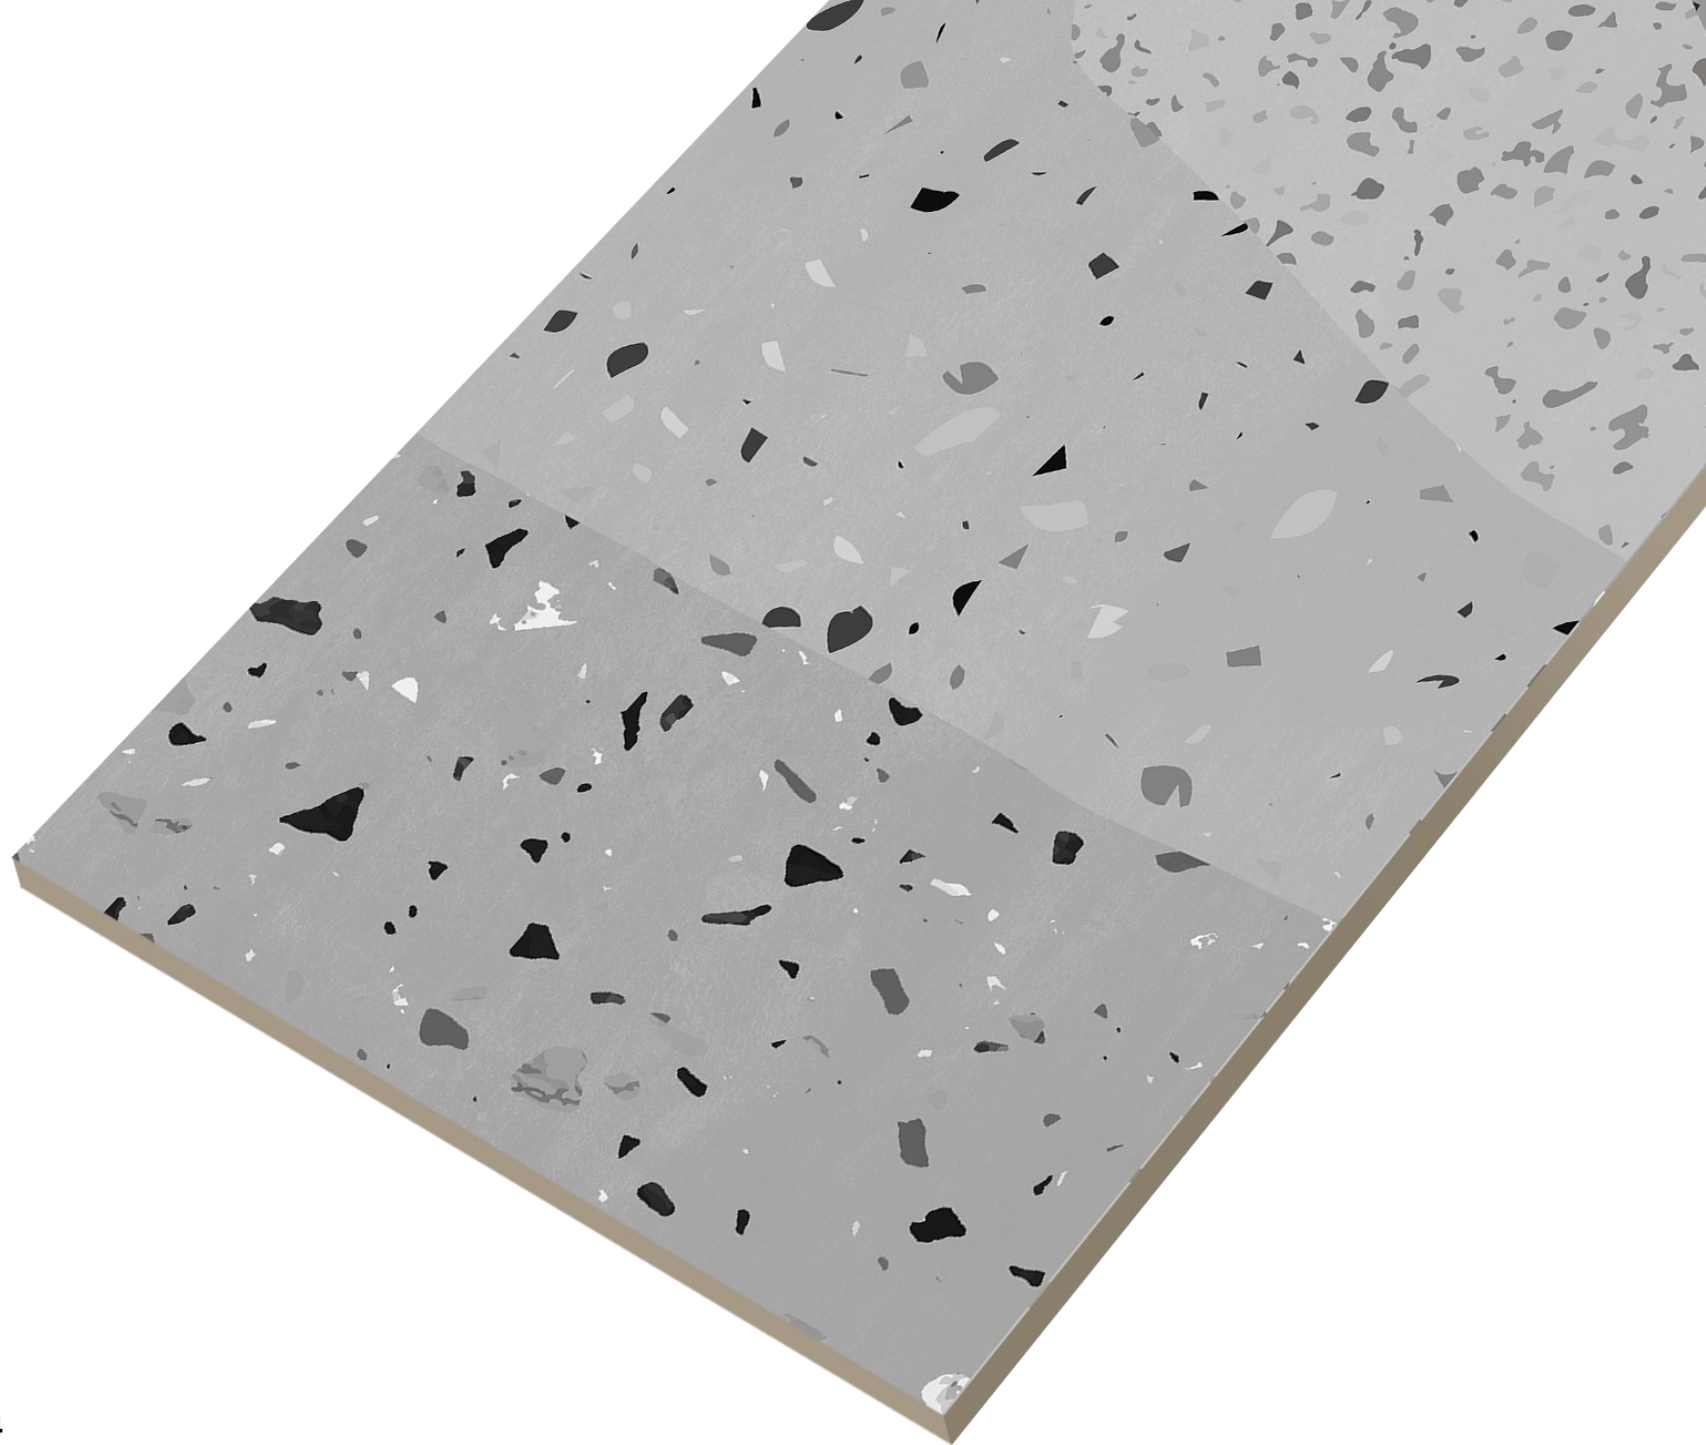

600x
1200mm | Matt
Surface | 04
Random

Milkyway Grey

Timeless
Elegance,
Lasting Comfort

MATT
TERRAZZO

Milkyway Grey

www.pengvinceramics.com

MATT
TERRAZZO

Western
Chips