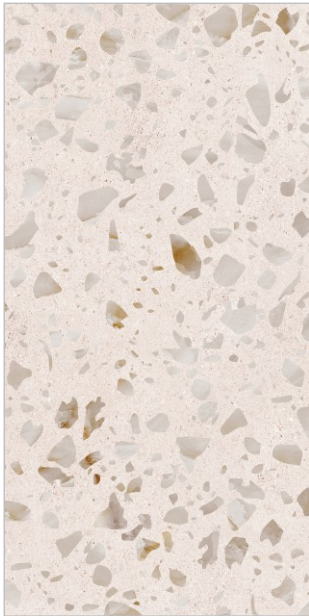

Legend Pearl

Your home
deserves
the best.

MATT
TERRAZZO

Legend
Venice

600x
1200mm

Matt
Surface

04
Random

Legend Venice