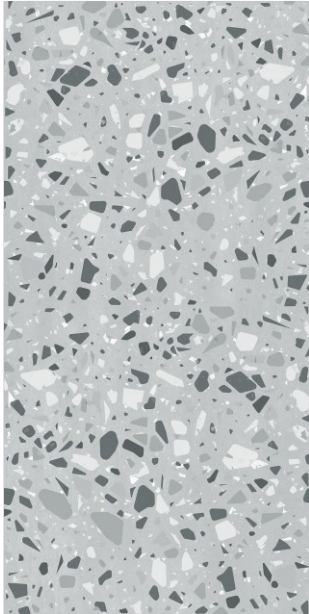

Ethnic Ocean