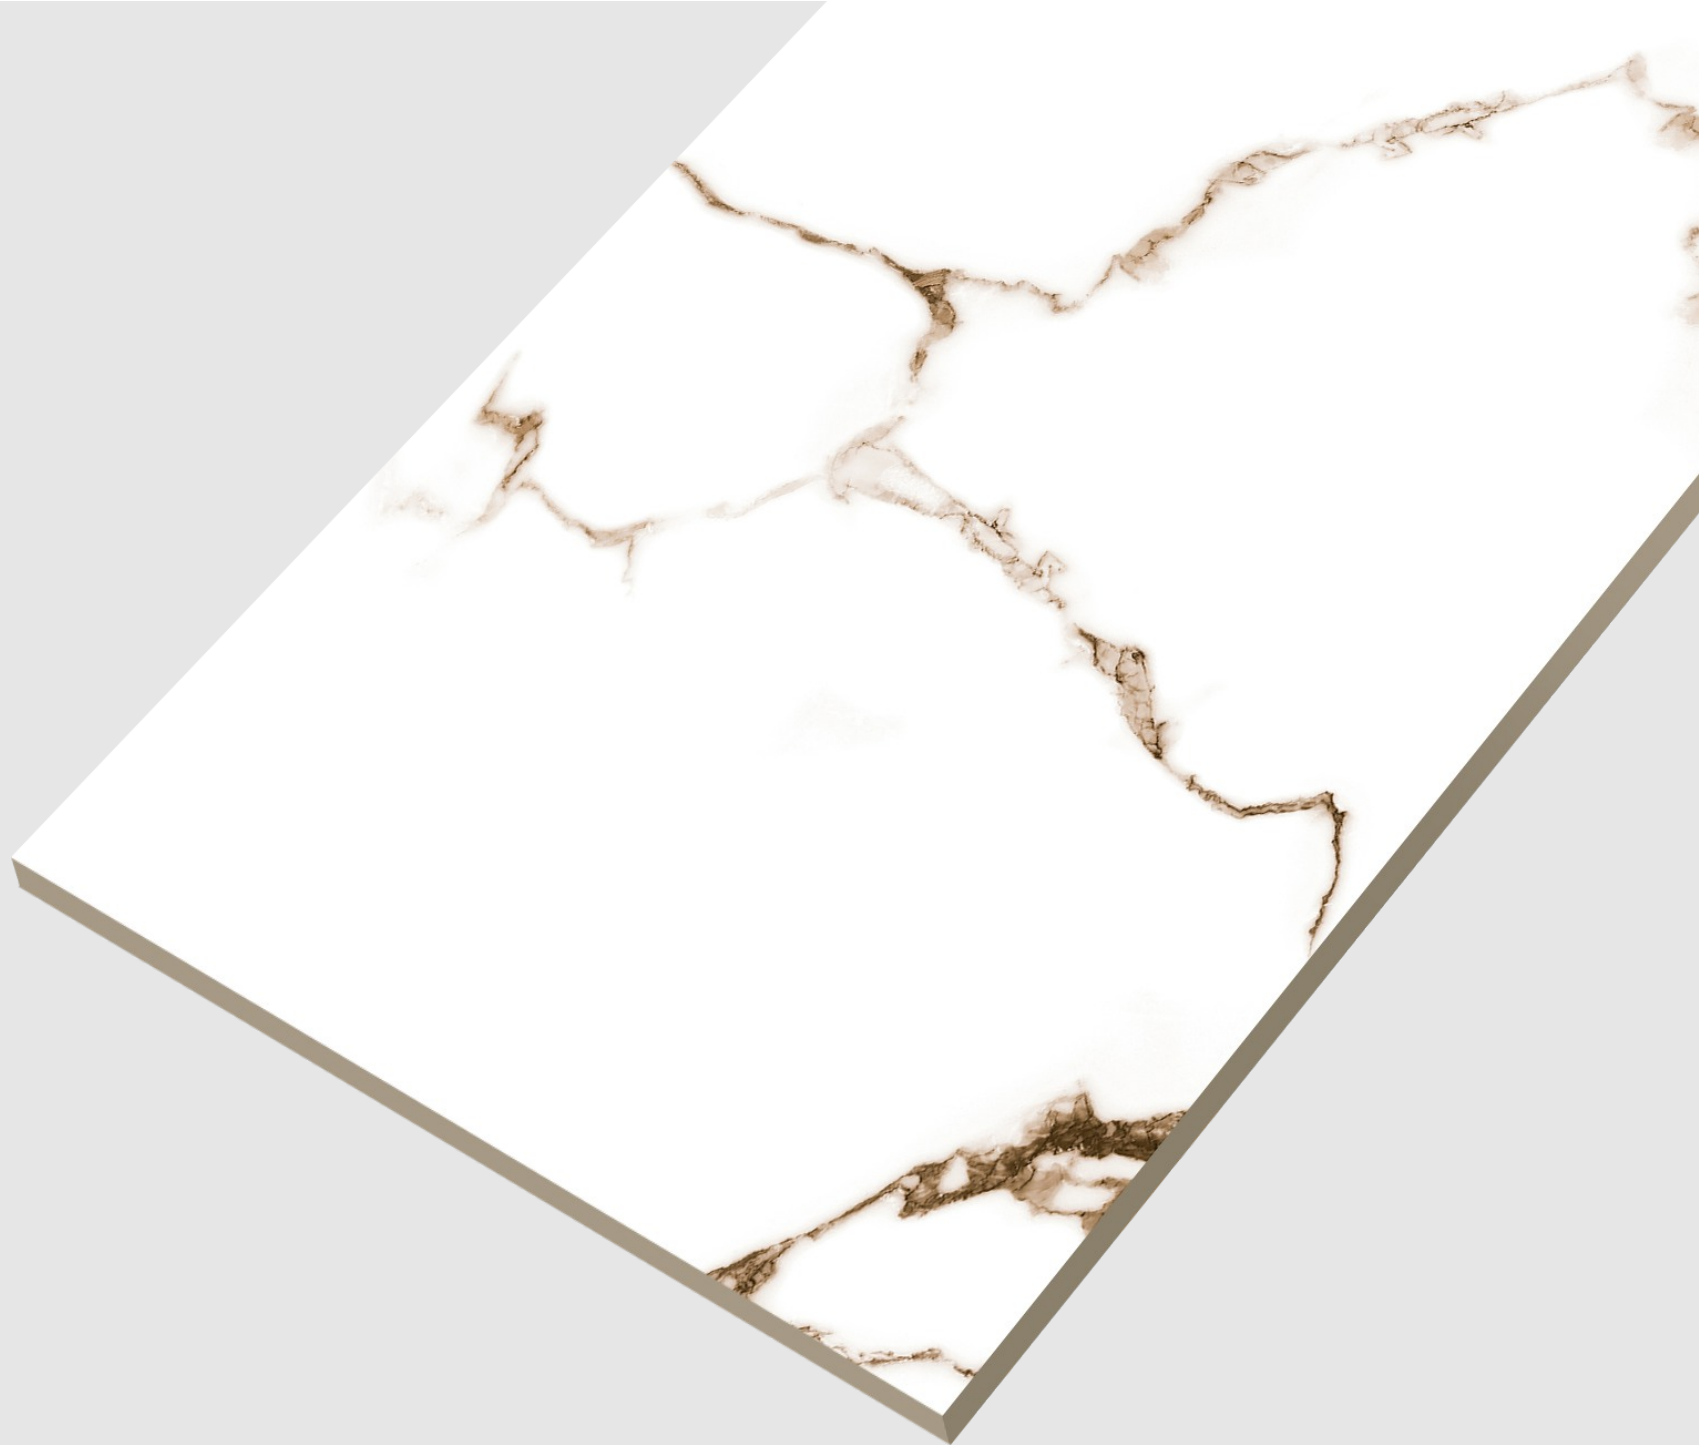

STATUARIO
COLLECTION

Galwan
Statuario
Brown

600x
1200mm | Glossy
Surface | 04
Random