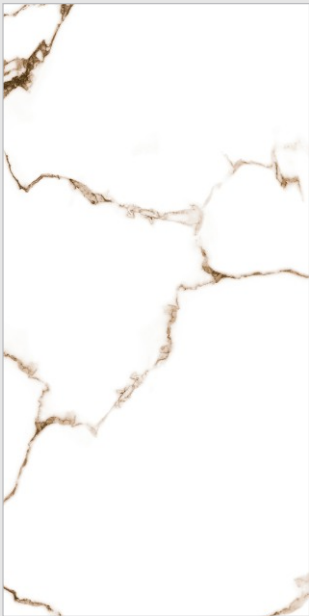

Galwan Statuario Brown