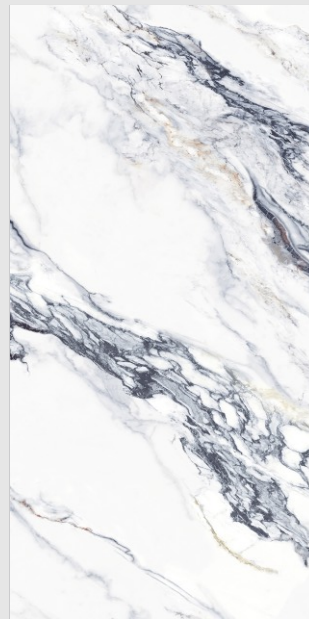

Ulvira Ocean