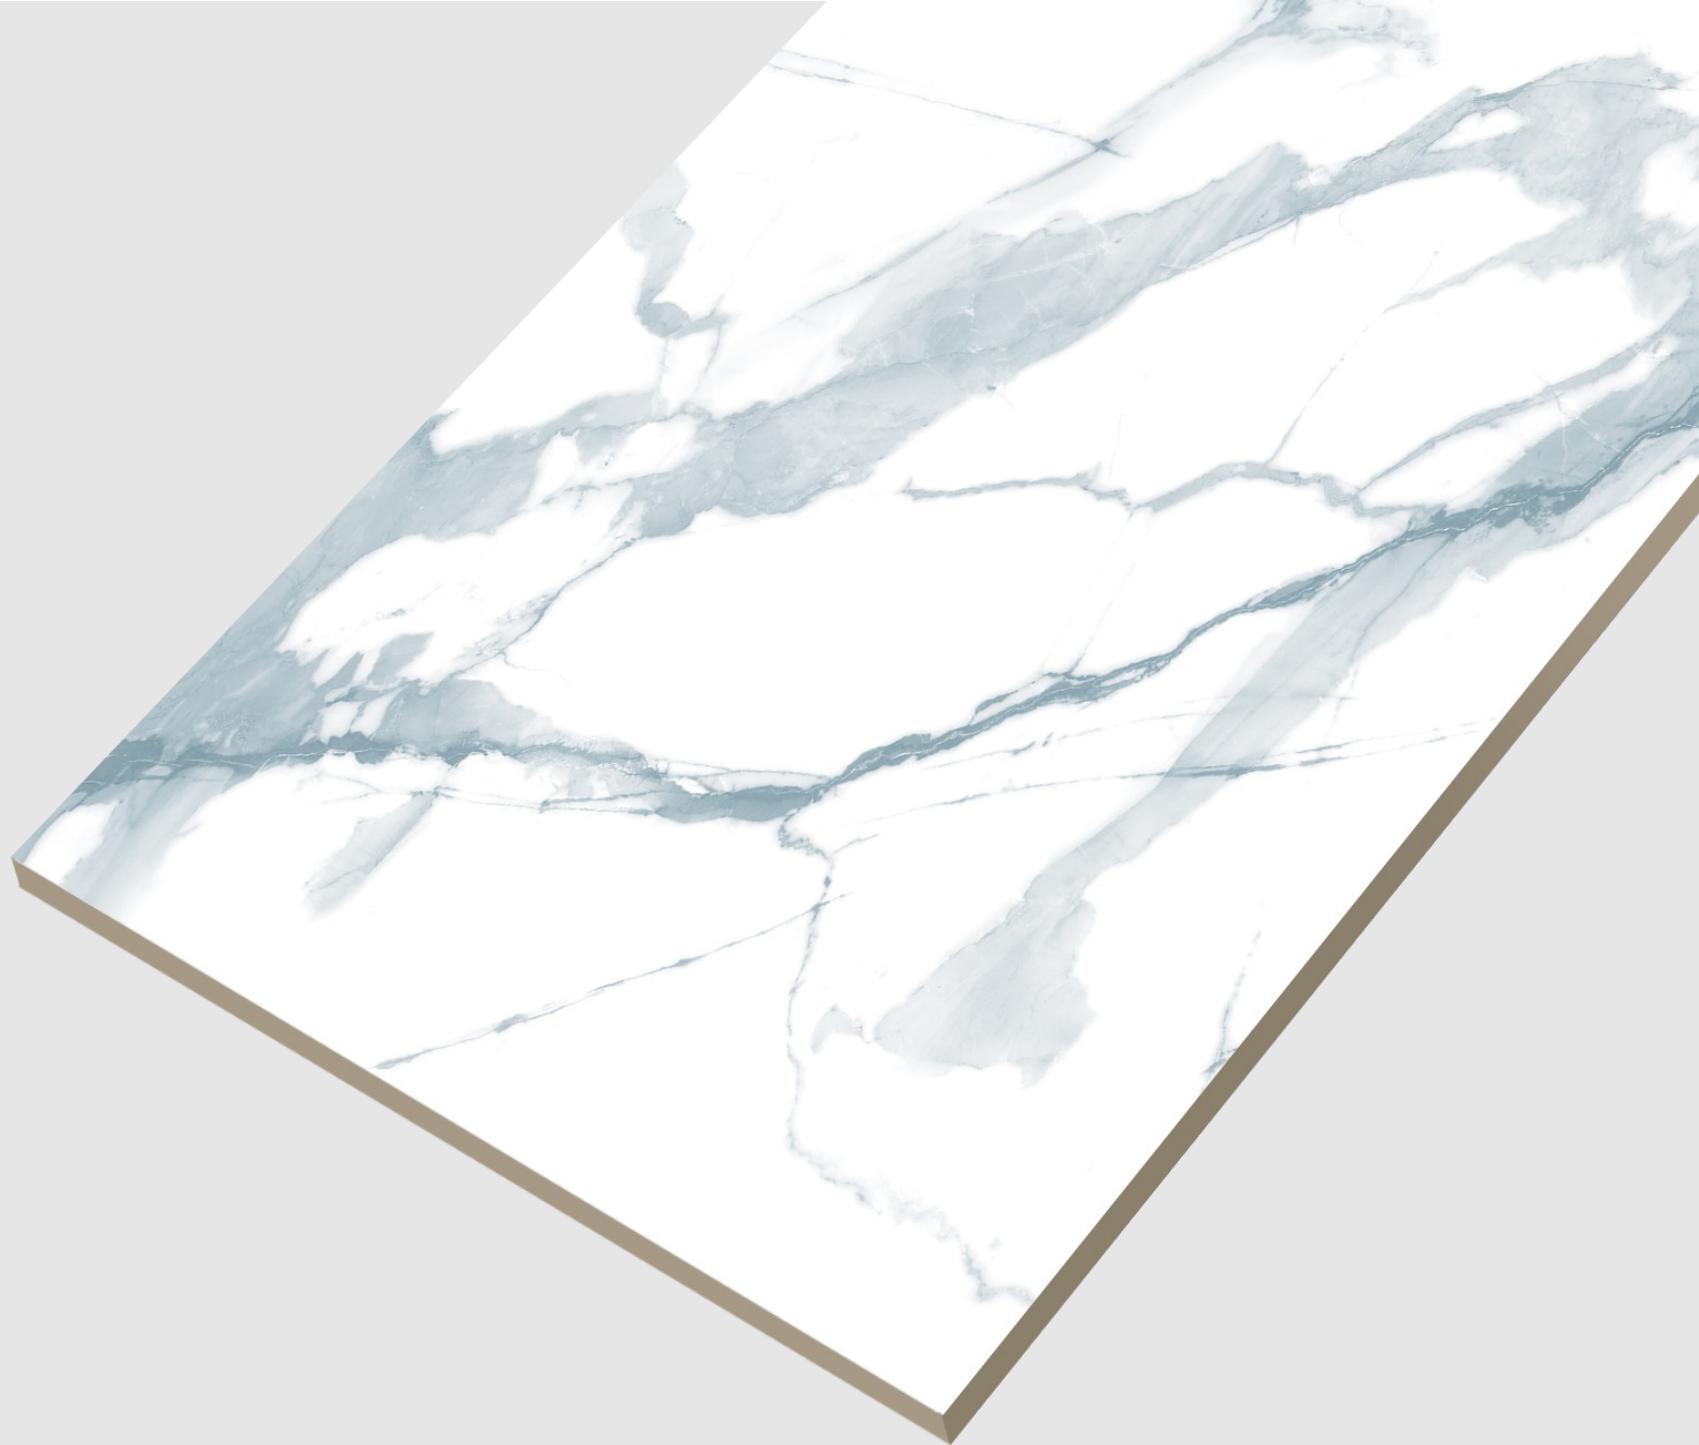

**Aprilia
Natural**

**600x
1200mm**

**Glossy
Surface**

**04
Random**

Aprilia Natural

Let your personality
gleam with
every glossy step.

STATUARIO
COLLECTION

**Aprilia
Ocean**