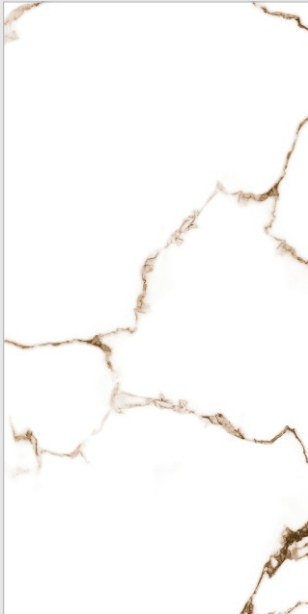

Galwan Statuario Brown