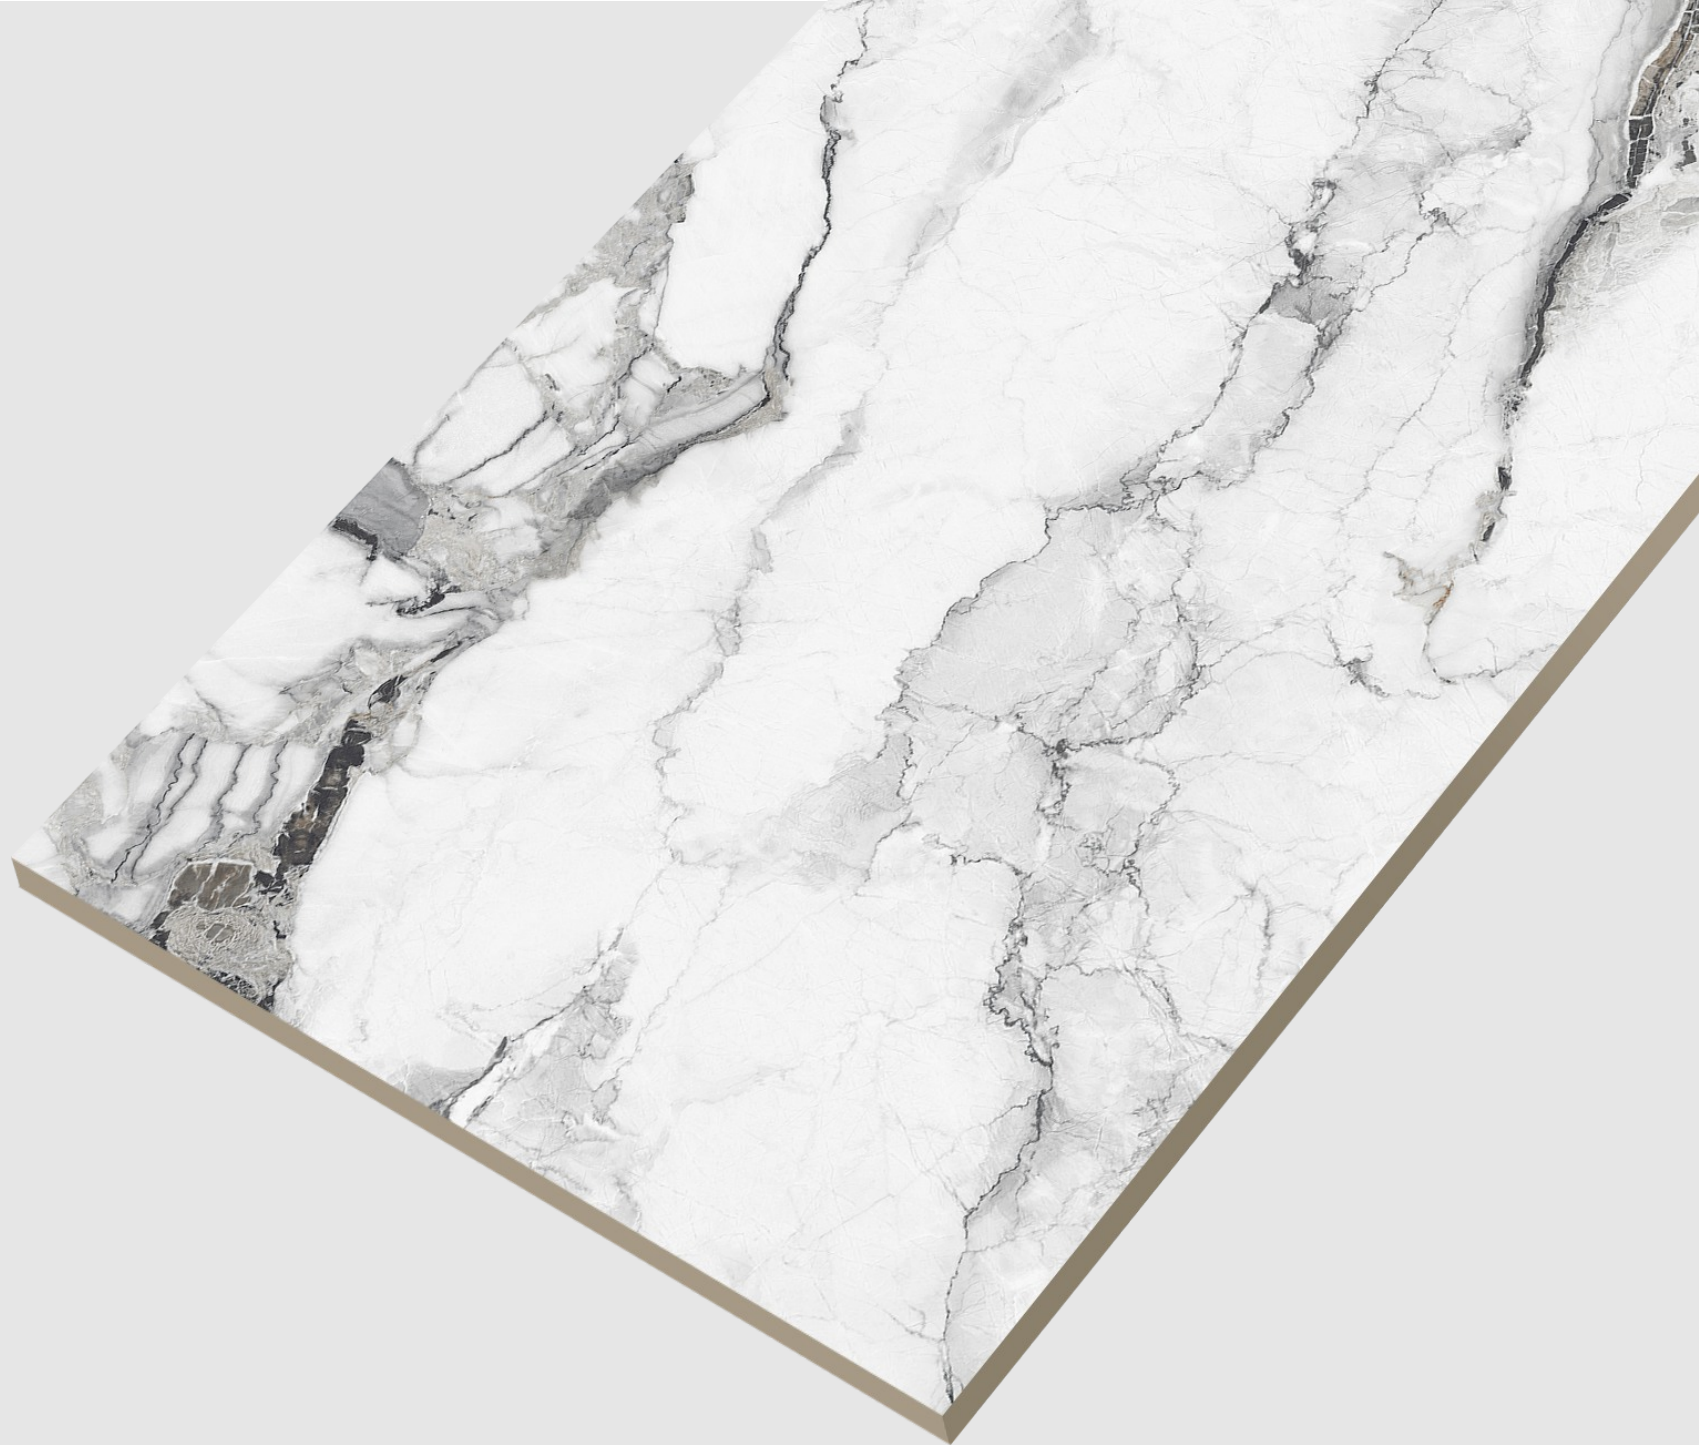

STATUARIO
COLLECTION

Valantino
Grey

600x
1200mm

Glossy
Surface

04
Random