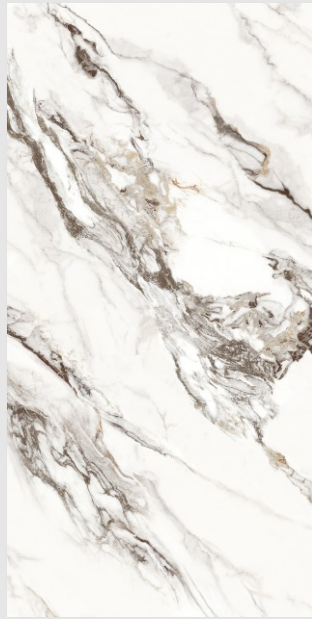

Ulvira Natural