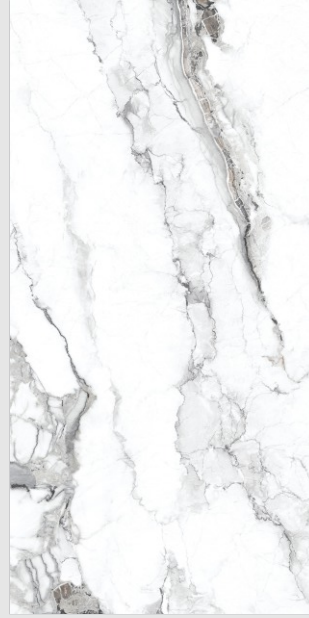

Imperial Natural