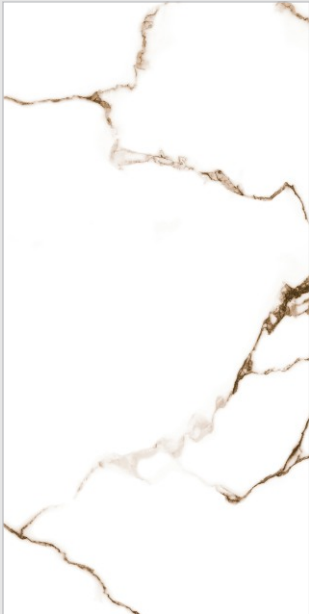

Galwan Statuario Brown