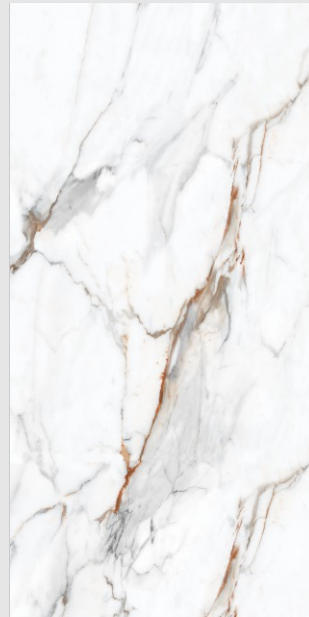

Milano Brown

Timeless beauty,
ageless elegance,
forever glossy.

STATUARIO
COLLECTION

Omega
Red

600x
1200mm

Glossy
Surface

04
Random

Omega Red