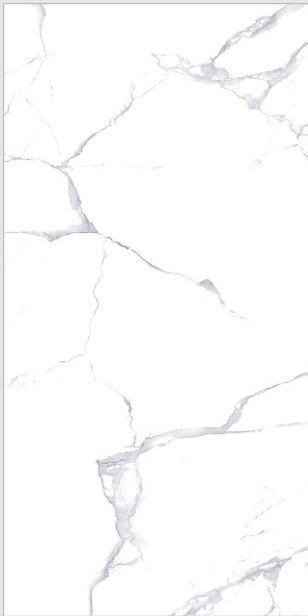

STATUARIO
COLLECTION

600x
1200mm

Glossy
Surface

04
Random

Jazz Blue

Reflect your joy,
your warmth,
your glossy Tiles

STATUARIO
COLLECTION

600x
1200mm