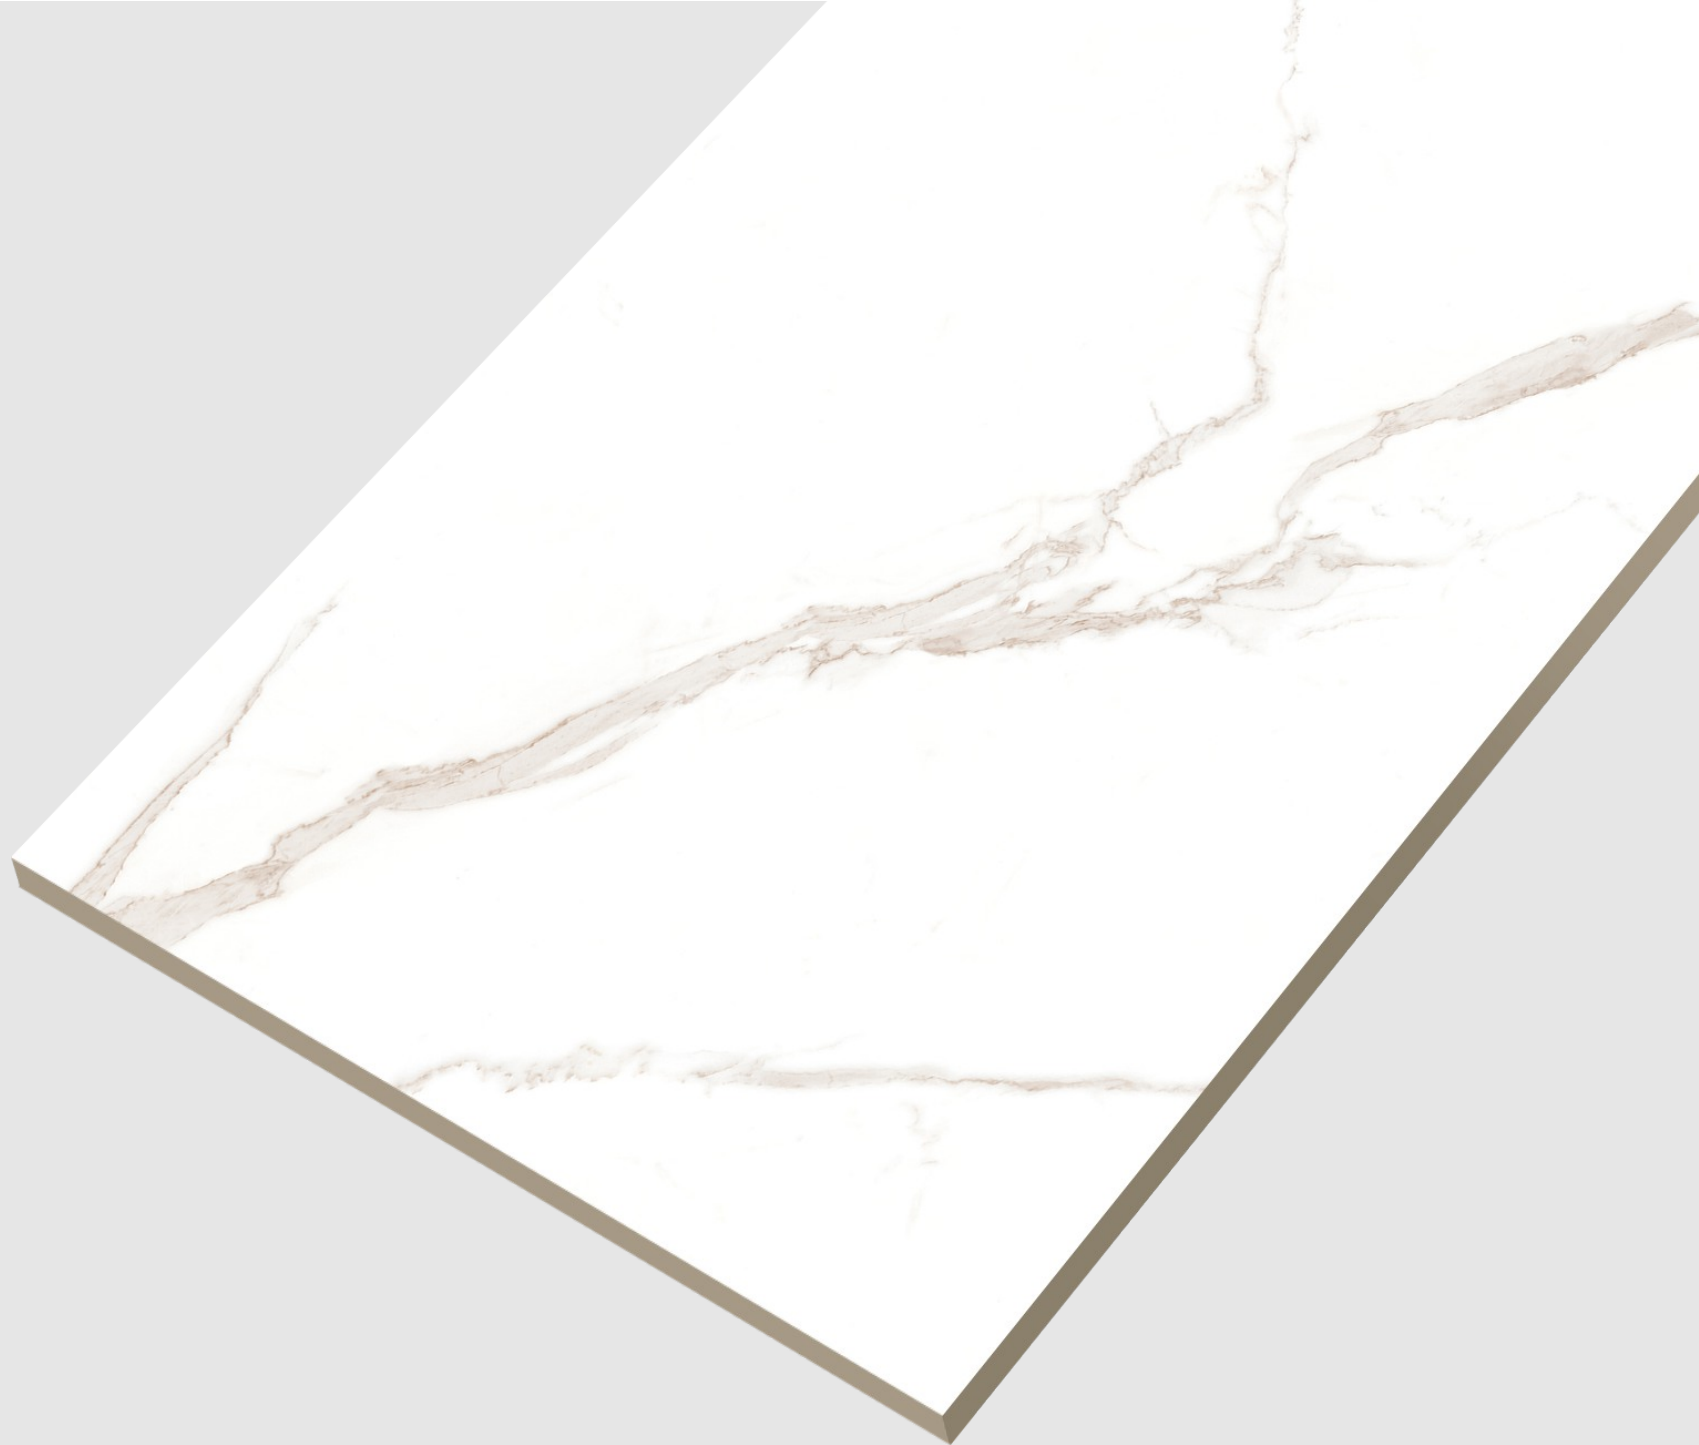

STATUARIO
COLLECTION

**Matteo
Gold**

600x
1200mm | **Glossy**
Surface | **04**
Random