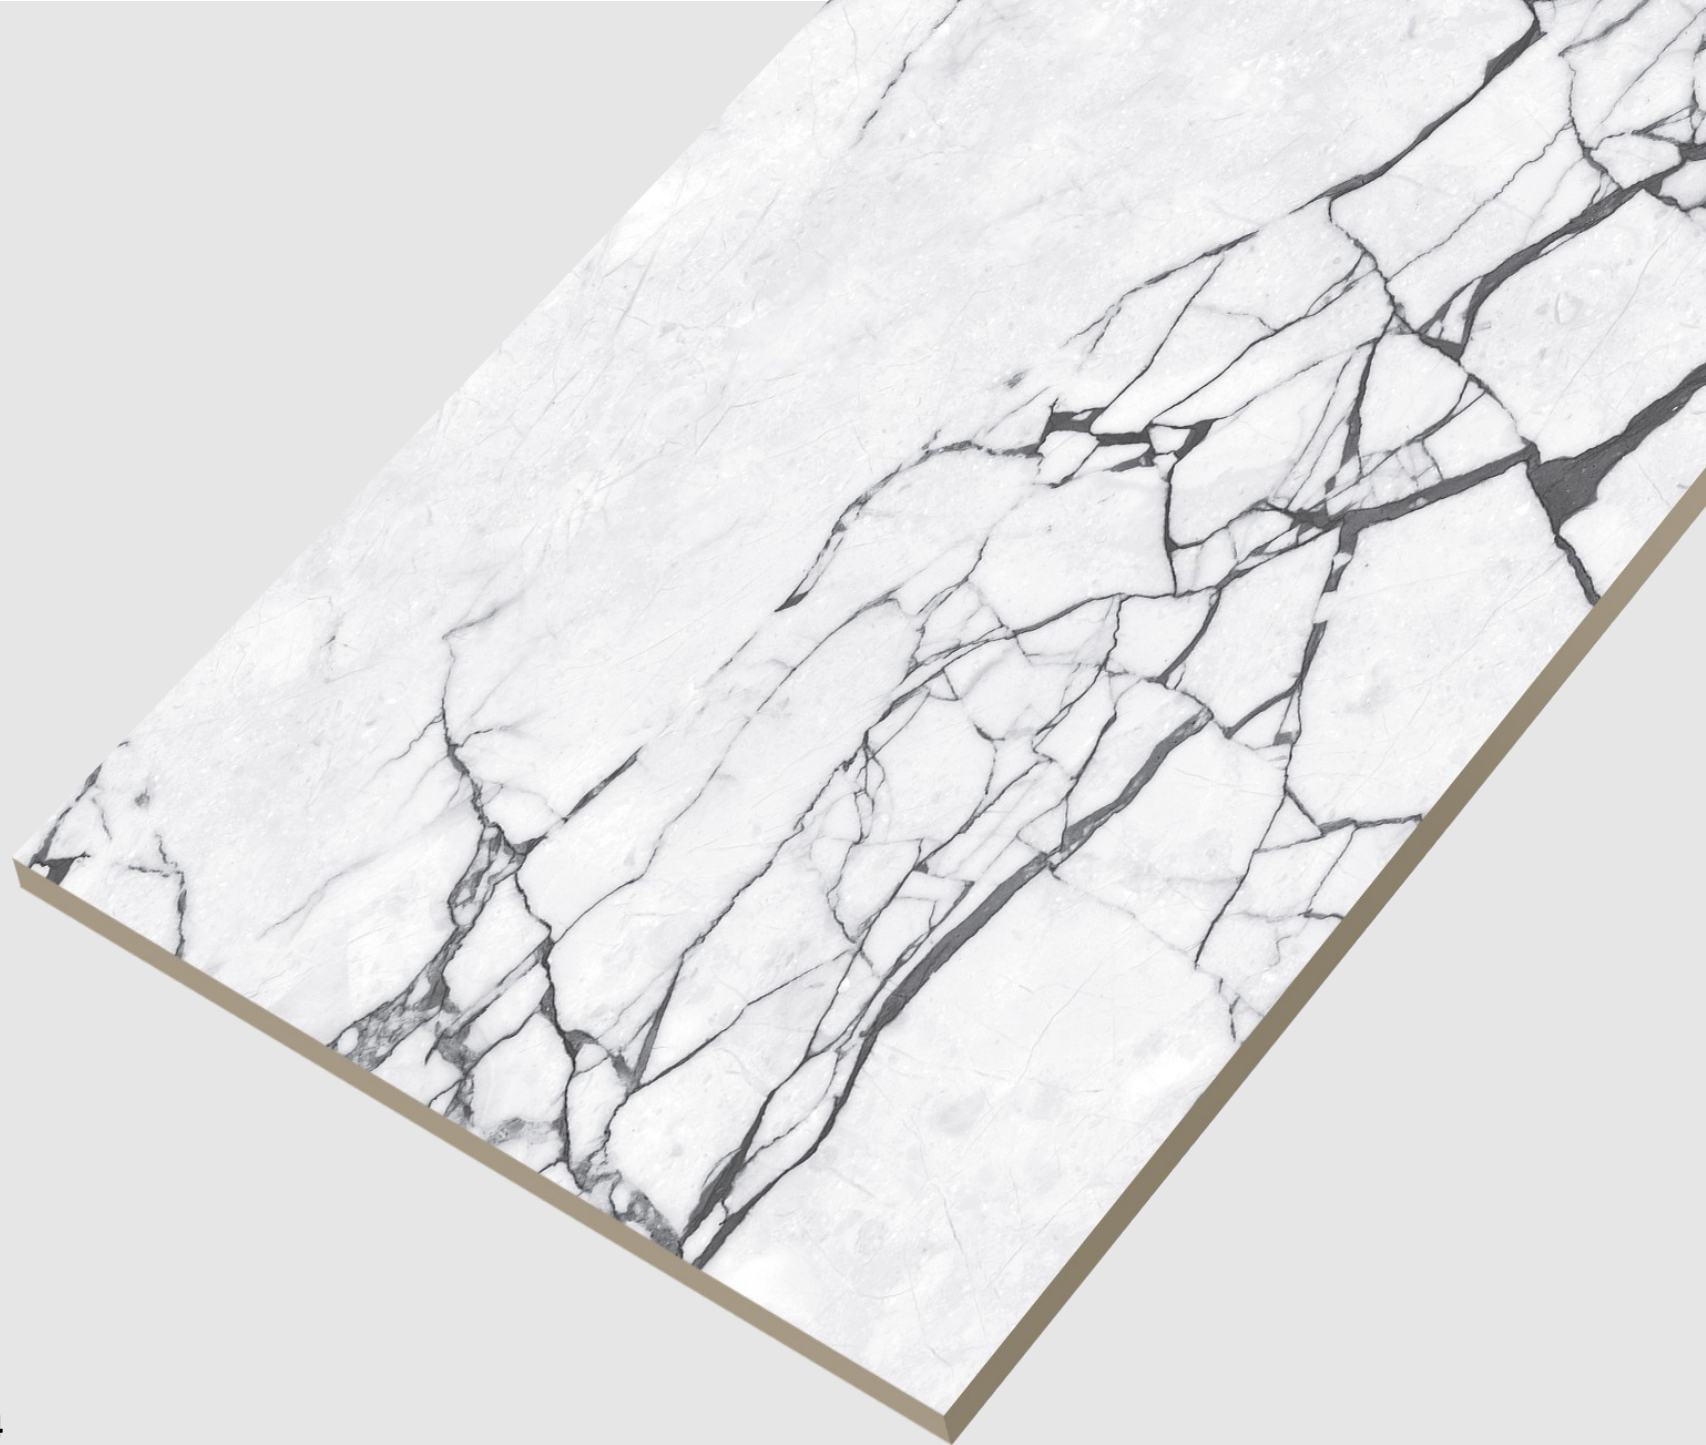

STATUARIO
COLLECTION

**Spider
Grey**

**600x
1200mm**

**Glossy
Surface**

**04
Random**

Spider Grey

Elevate your space with the allure of marble.

STATUARIO
COLLECTION