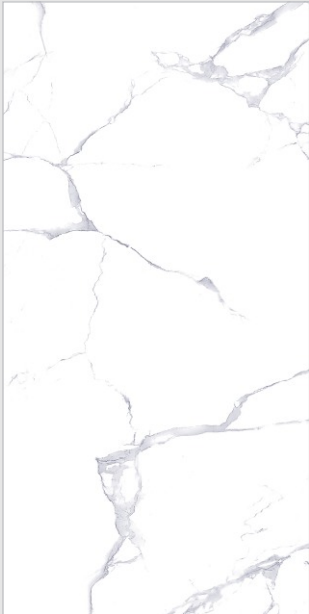

STATUARIO
COLLECTION

600x
1200mm

Glossy
Surface

04
Random

Jazz Blue

Reflect your joy,
your warmth,
your glossy Tiles

STATUARIO
COLLECTION

600x
1200mm