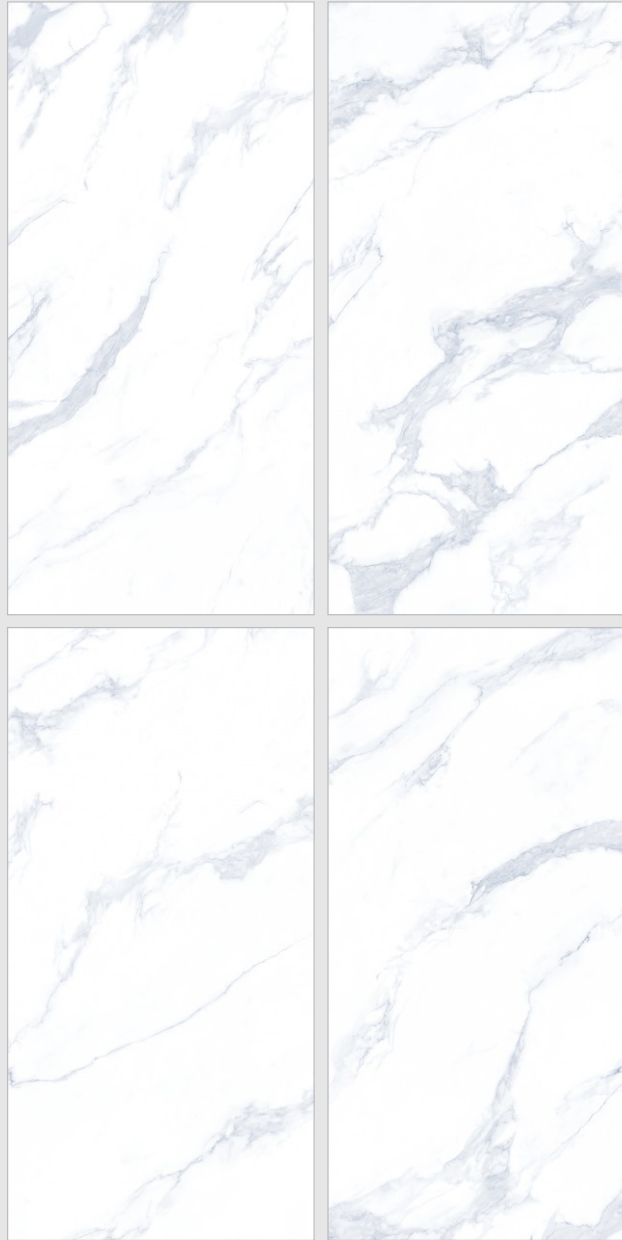

Maze Statuario Blue