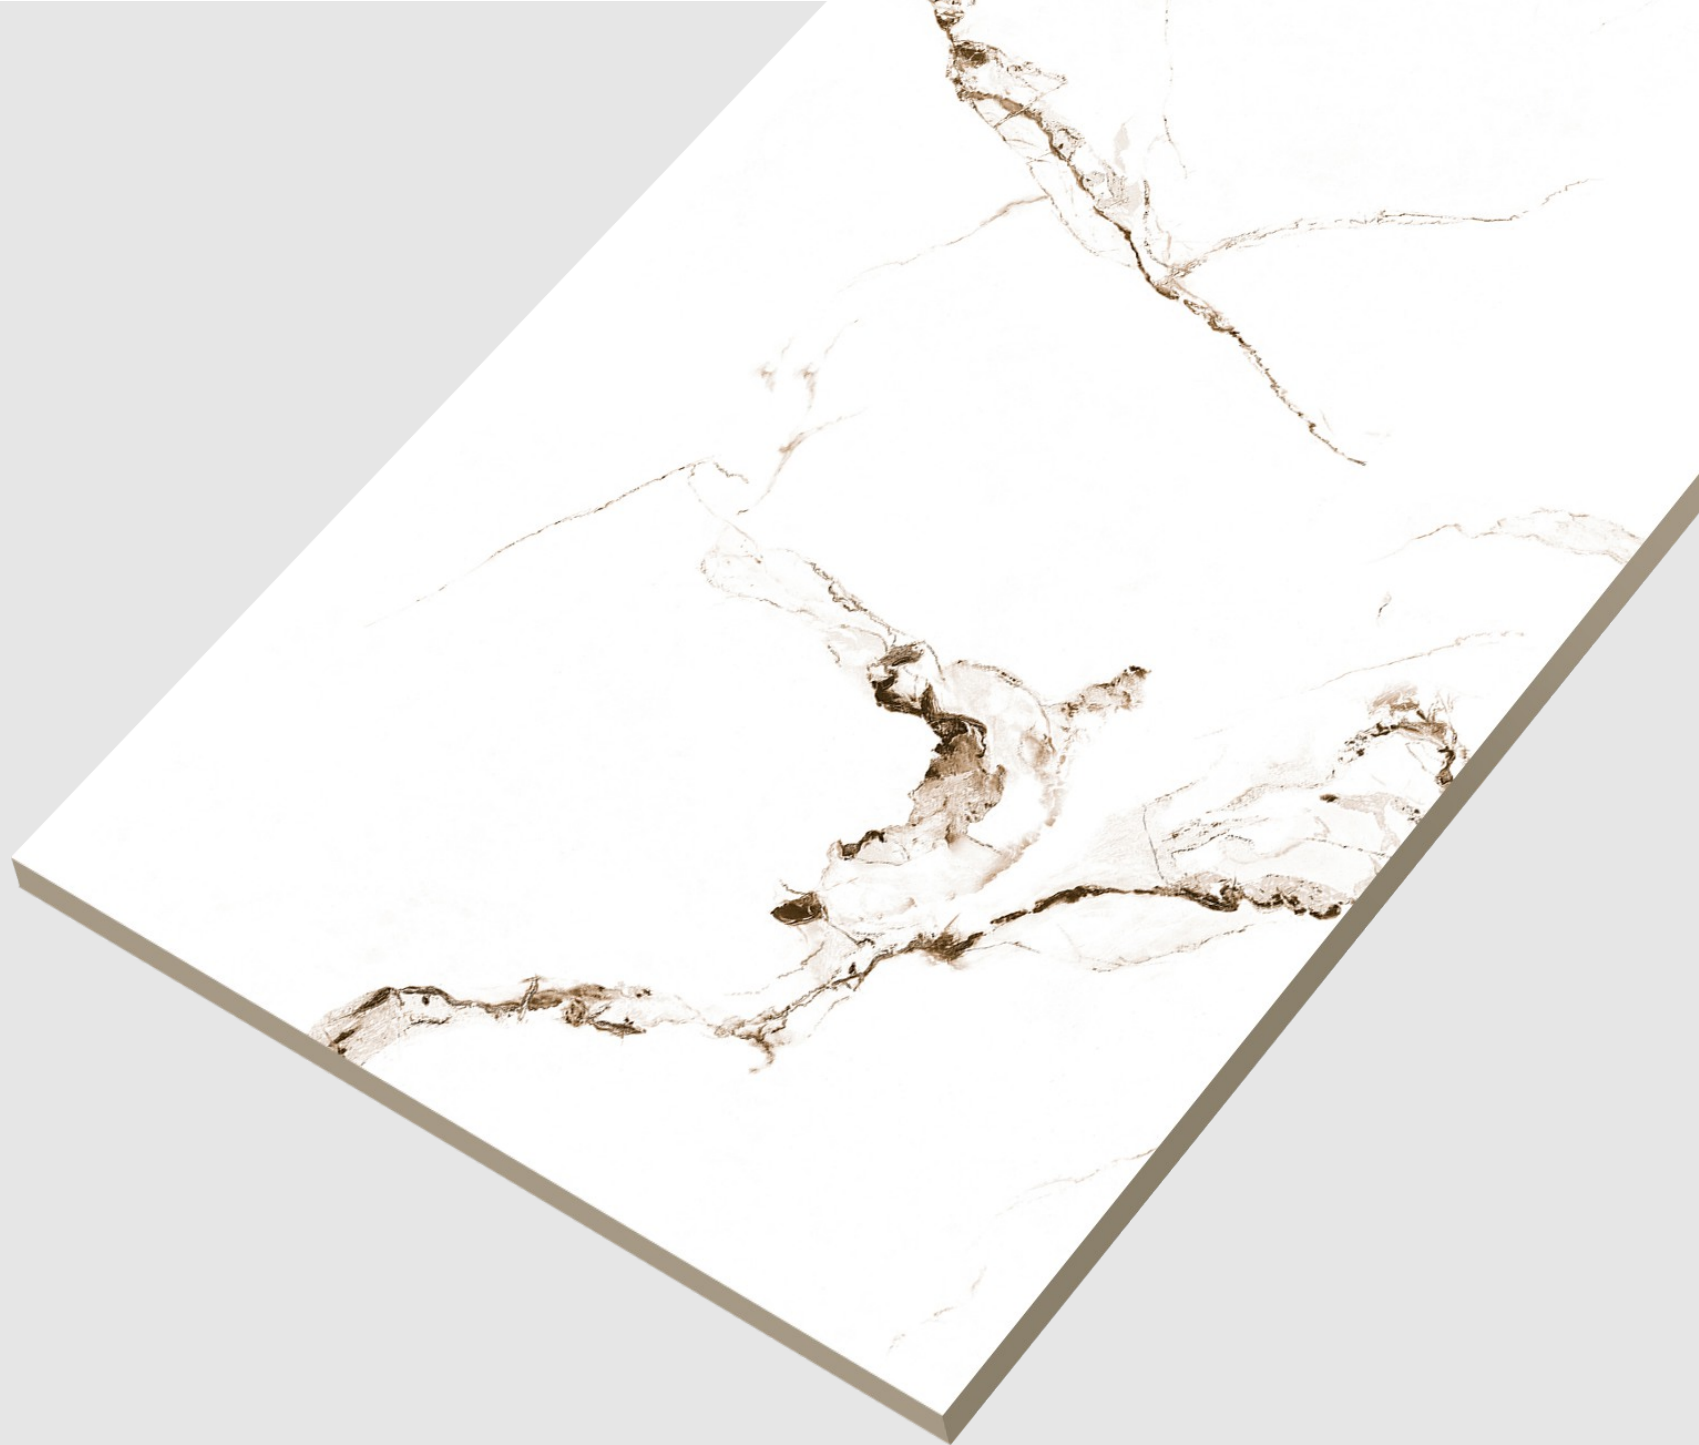

STATUARIO
COLLECTION

Veneno
Brown

600x
1200mm

Glossy
Surface

04
Random