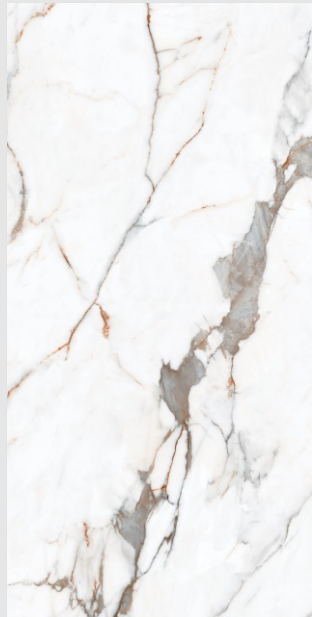

Milano Brown

Timeless beauty,
ageless elegance,
forever glossy.

STATUARIO
COLLECTION

Omega
Red

600x
1200mm

Glossy
Surface

04
Random

Omega Red