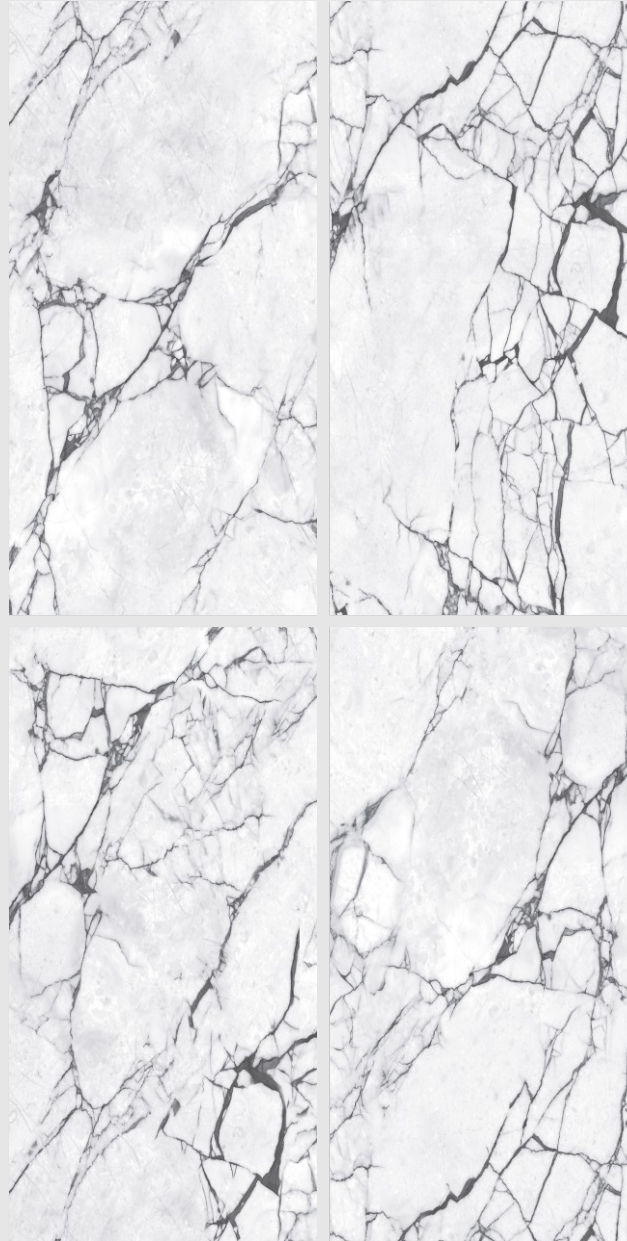

STATUARIO
COLLECTION

**Spider
Grey**

**600x
1200mm**

**Glossy
Surface**

**04
Random**

Spider Grey

Elevate your space with the allure of marble.

STATUARIO
COLLECTION