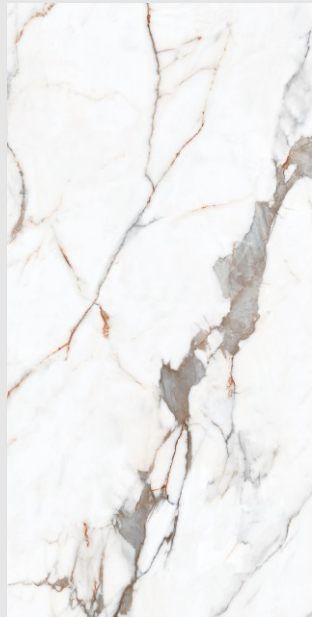

Indigo Statuario Grey

Glossy tiles,
where walls become
windows to infinity.

STATUARIO
COLLECTION

**Madza
Mix**

**600x
1200mm**

**Glossy
Surface**

**04
Random**

Madza Mix