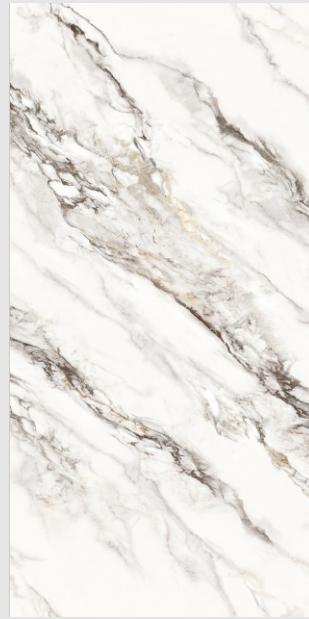

Ulvira Natural