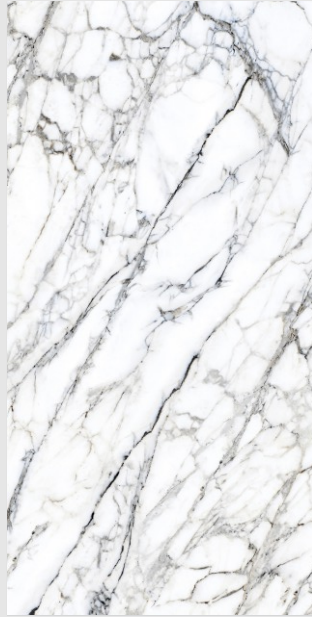

Viola Grey

The perfect blend of luxury and durability.

STATUARIO
COLLECTION

600x
1200mm

Glossy
Surface

04
Random

River Grey

A legacy of
craftsmanship, a future
of elegance.