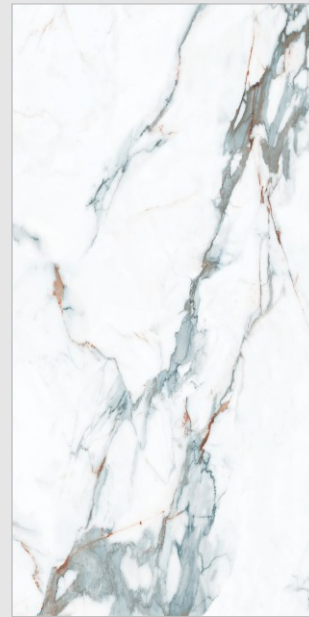

Madza Aqua

Let your floors narrate a story of timeless beauty.