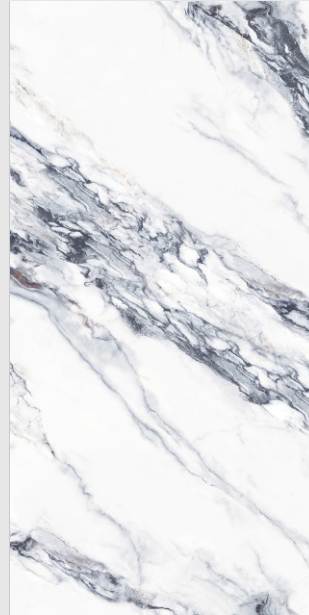

Ulvira Ocean