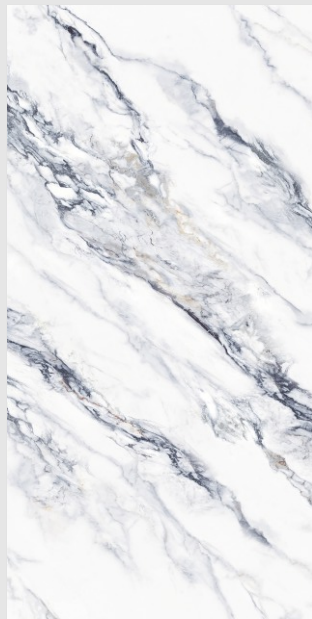

Ulvira Ocean