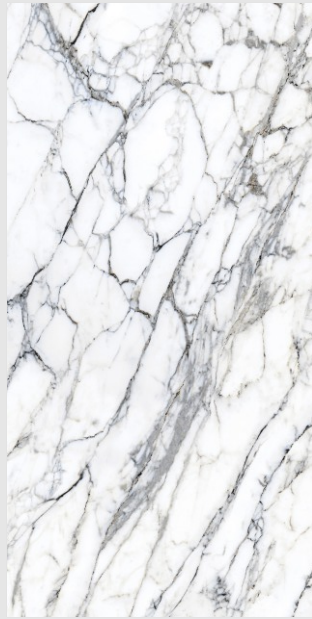

Viola Grey

The perfect blend of luxury and durability.

STATUARIO
COLLECTION

600x
1200mm

Glossy
Surface

04
Random

River Grey

A legacy of
craftsmanship, a future
of elegance.