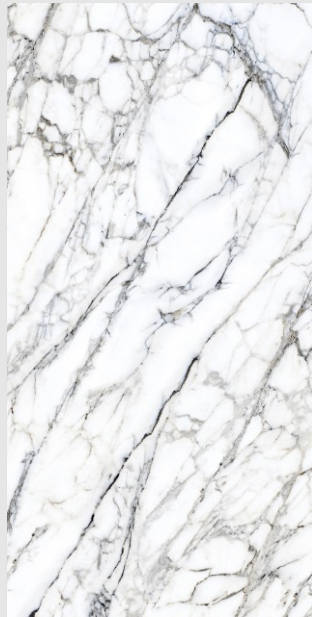

Italian White