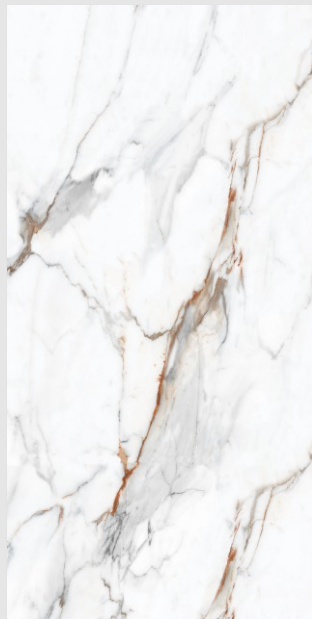

Indigo Statuario Grey

Glossy tiles,
where walls become
windows to infinity.

STATUARIO
COLLECTION

**Madza
Mix**

**600x
1200mm**

**Glossy
Surface**

**04
Random**

Madza Mix