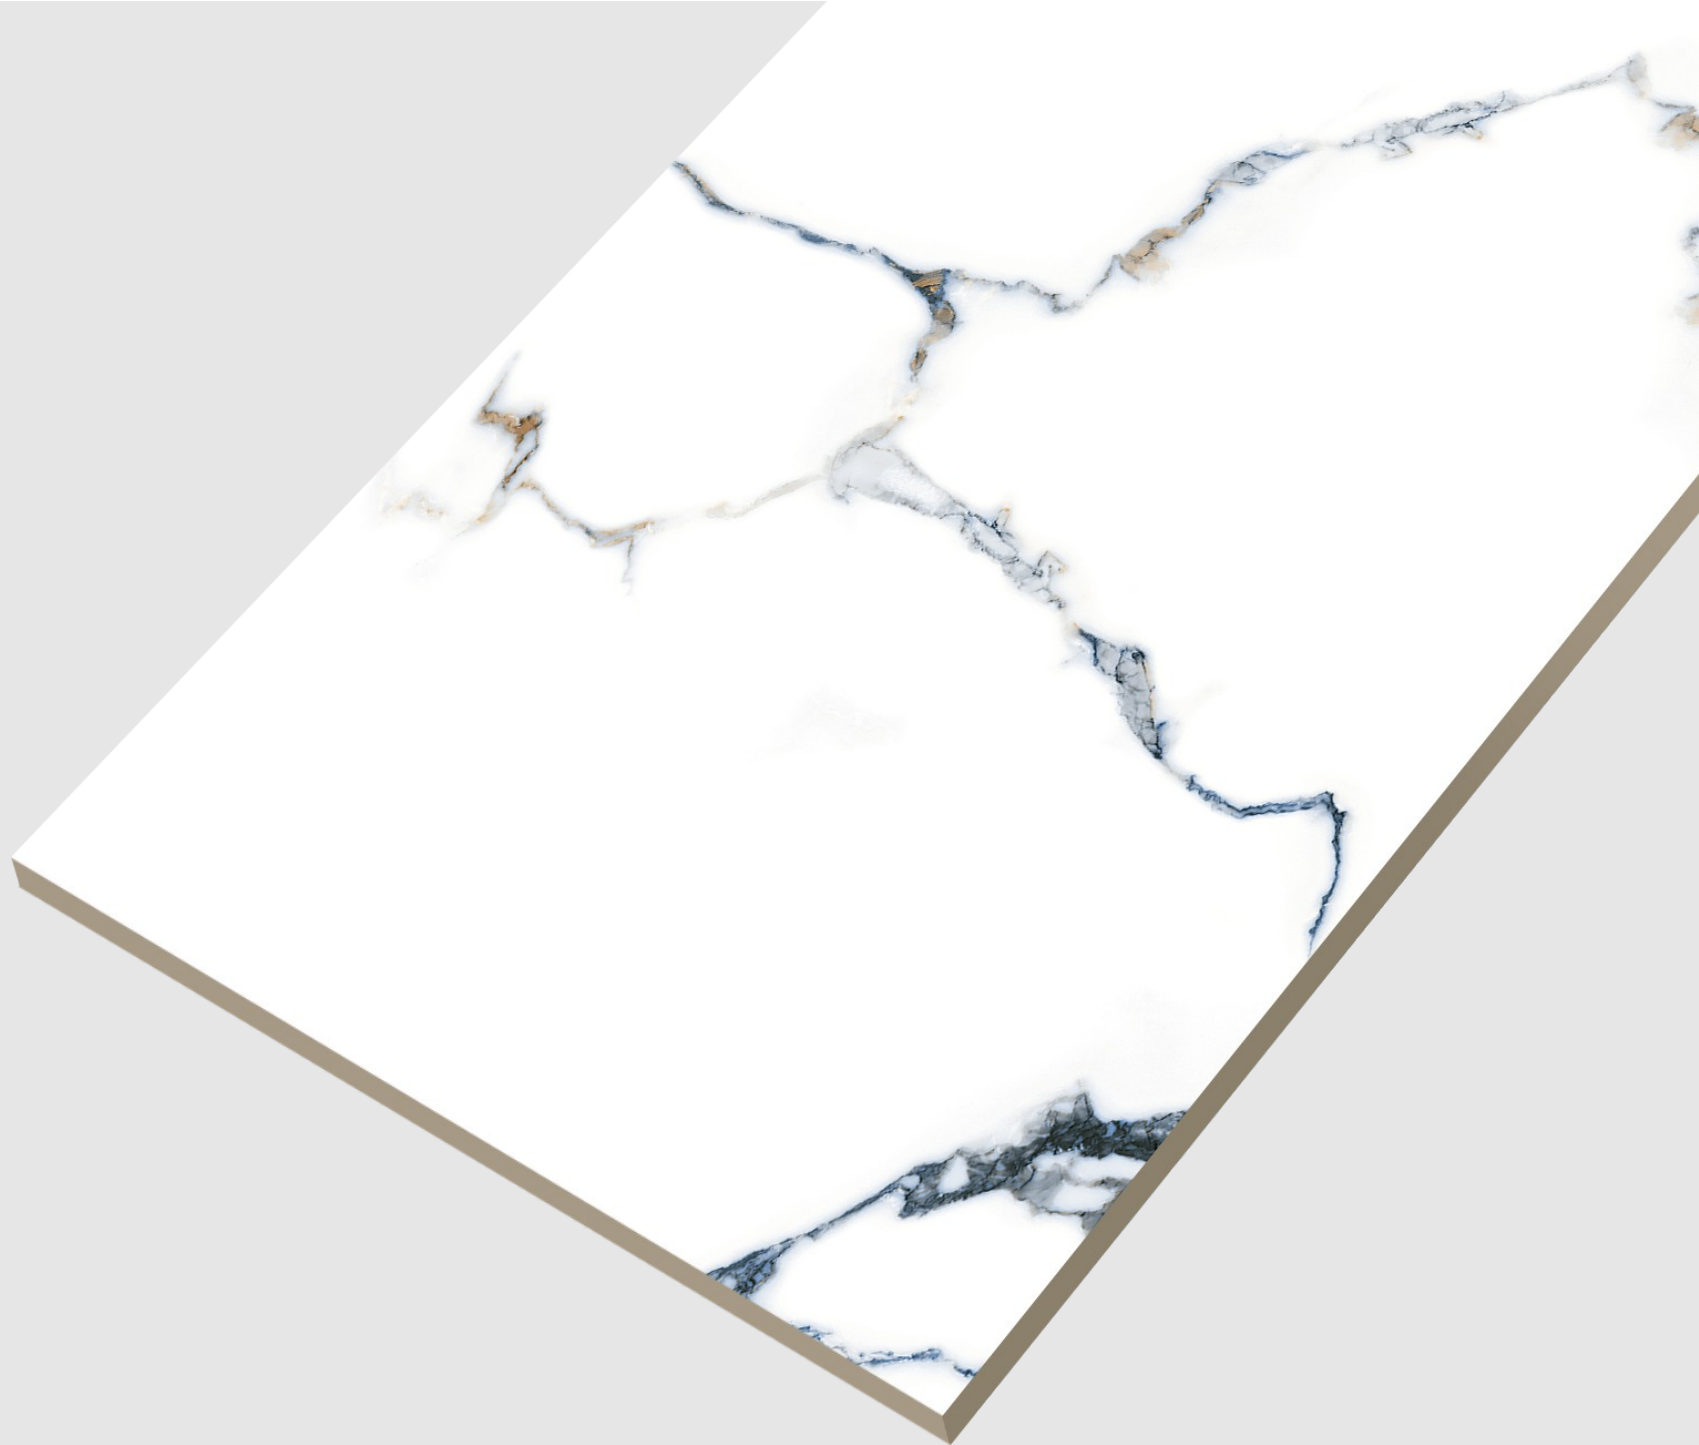

STATUARIO
COLLECTION

Galwan
Statuario
Brown

600x
1200mm | Glossy
Surface | 04
Random

Galwan Statuario Brown

Where everyday becomes extraordinary, one shimmer at a time

STATUARIO
COLLECTION

Galwan
Statuario
Mix