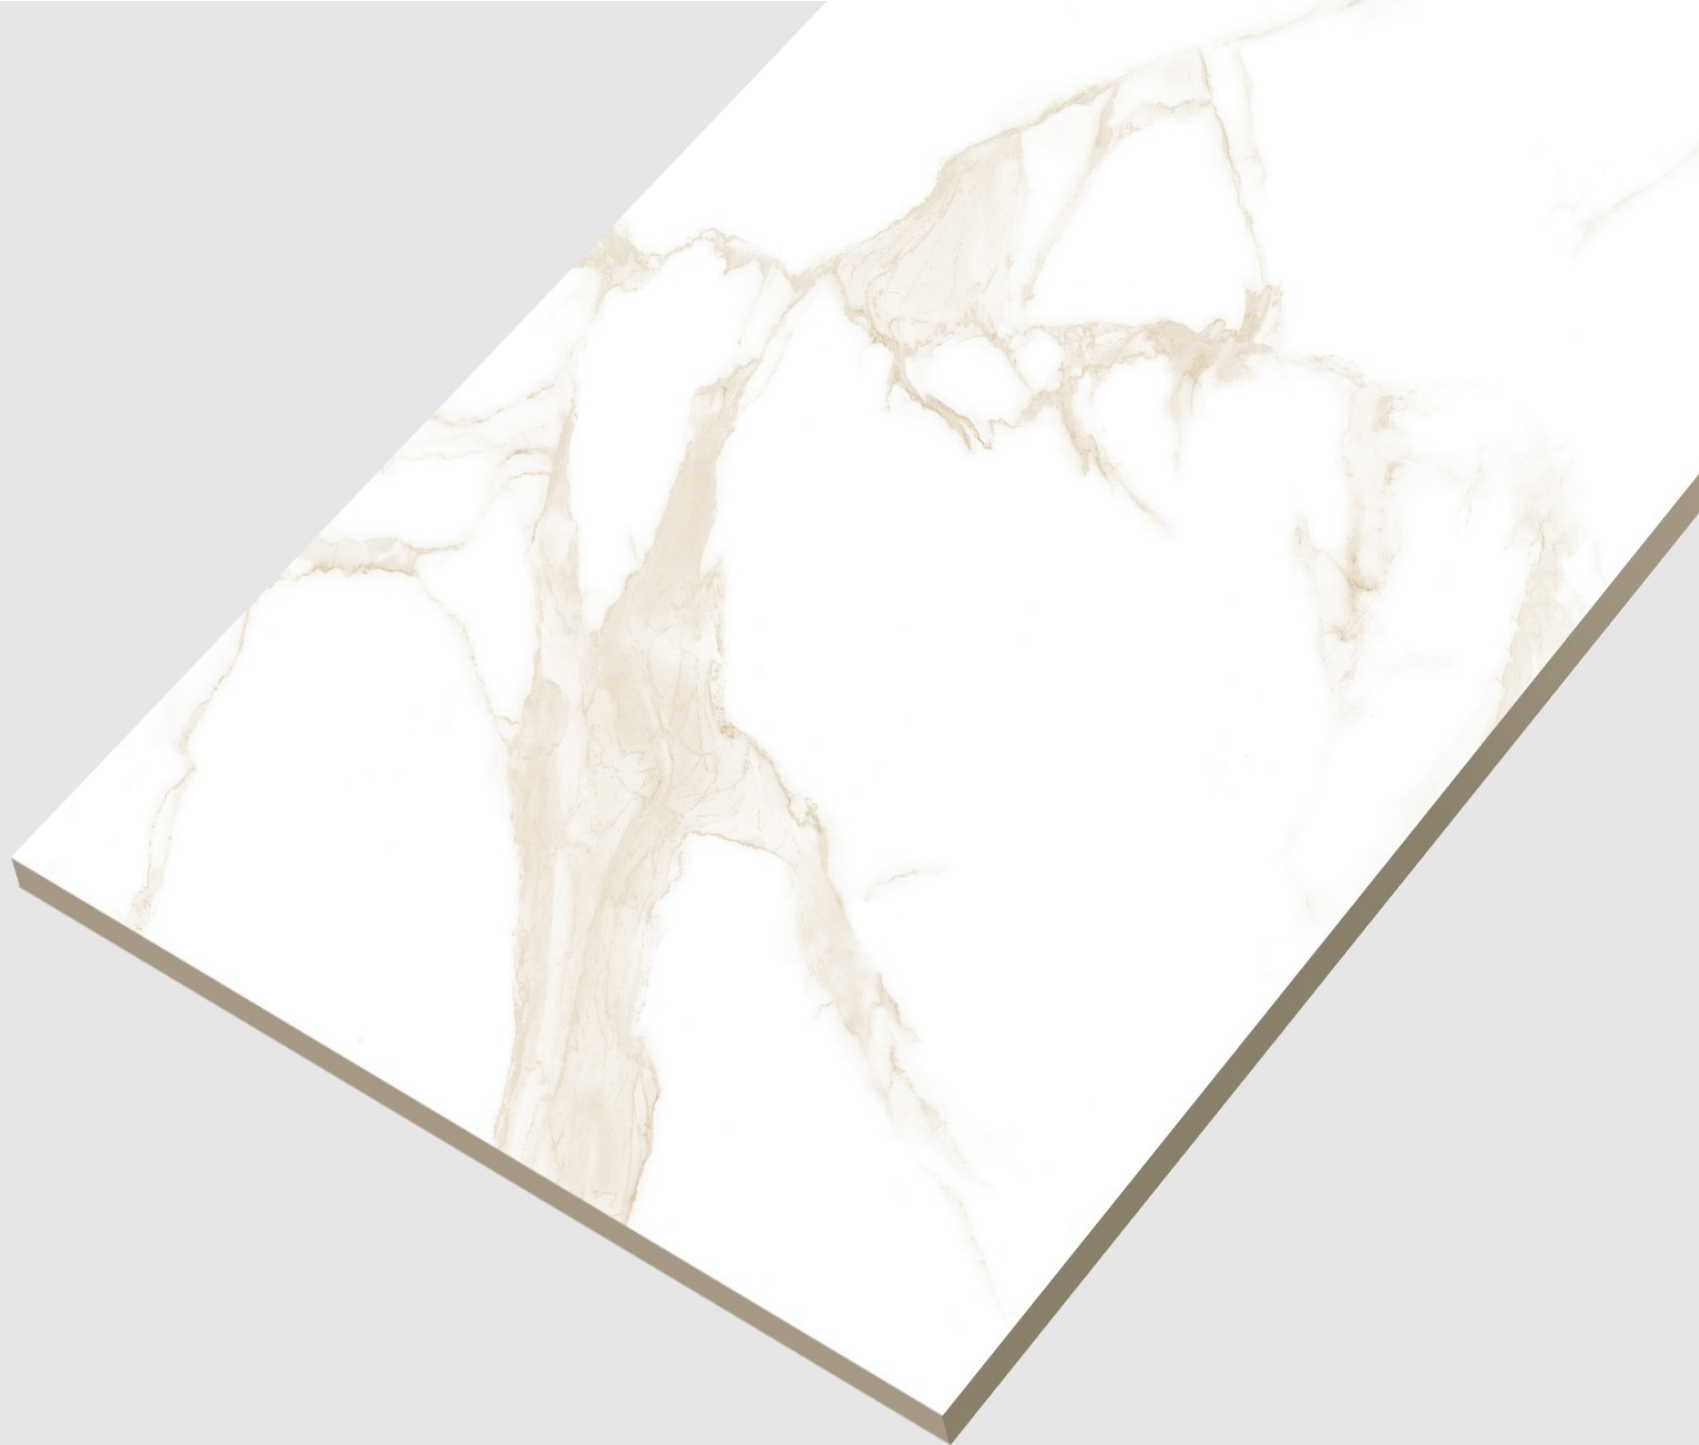

STATUARIO
COLLECTION

Jordan
Bronze

600x
1200mm | Glossy
Surface | 04
Random