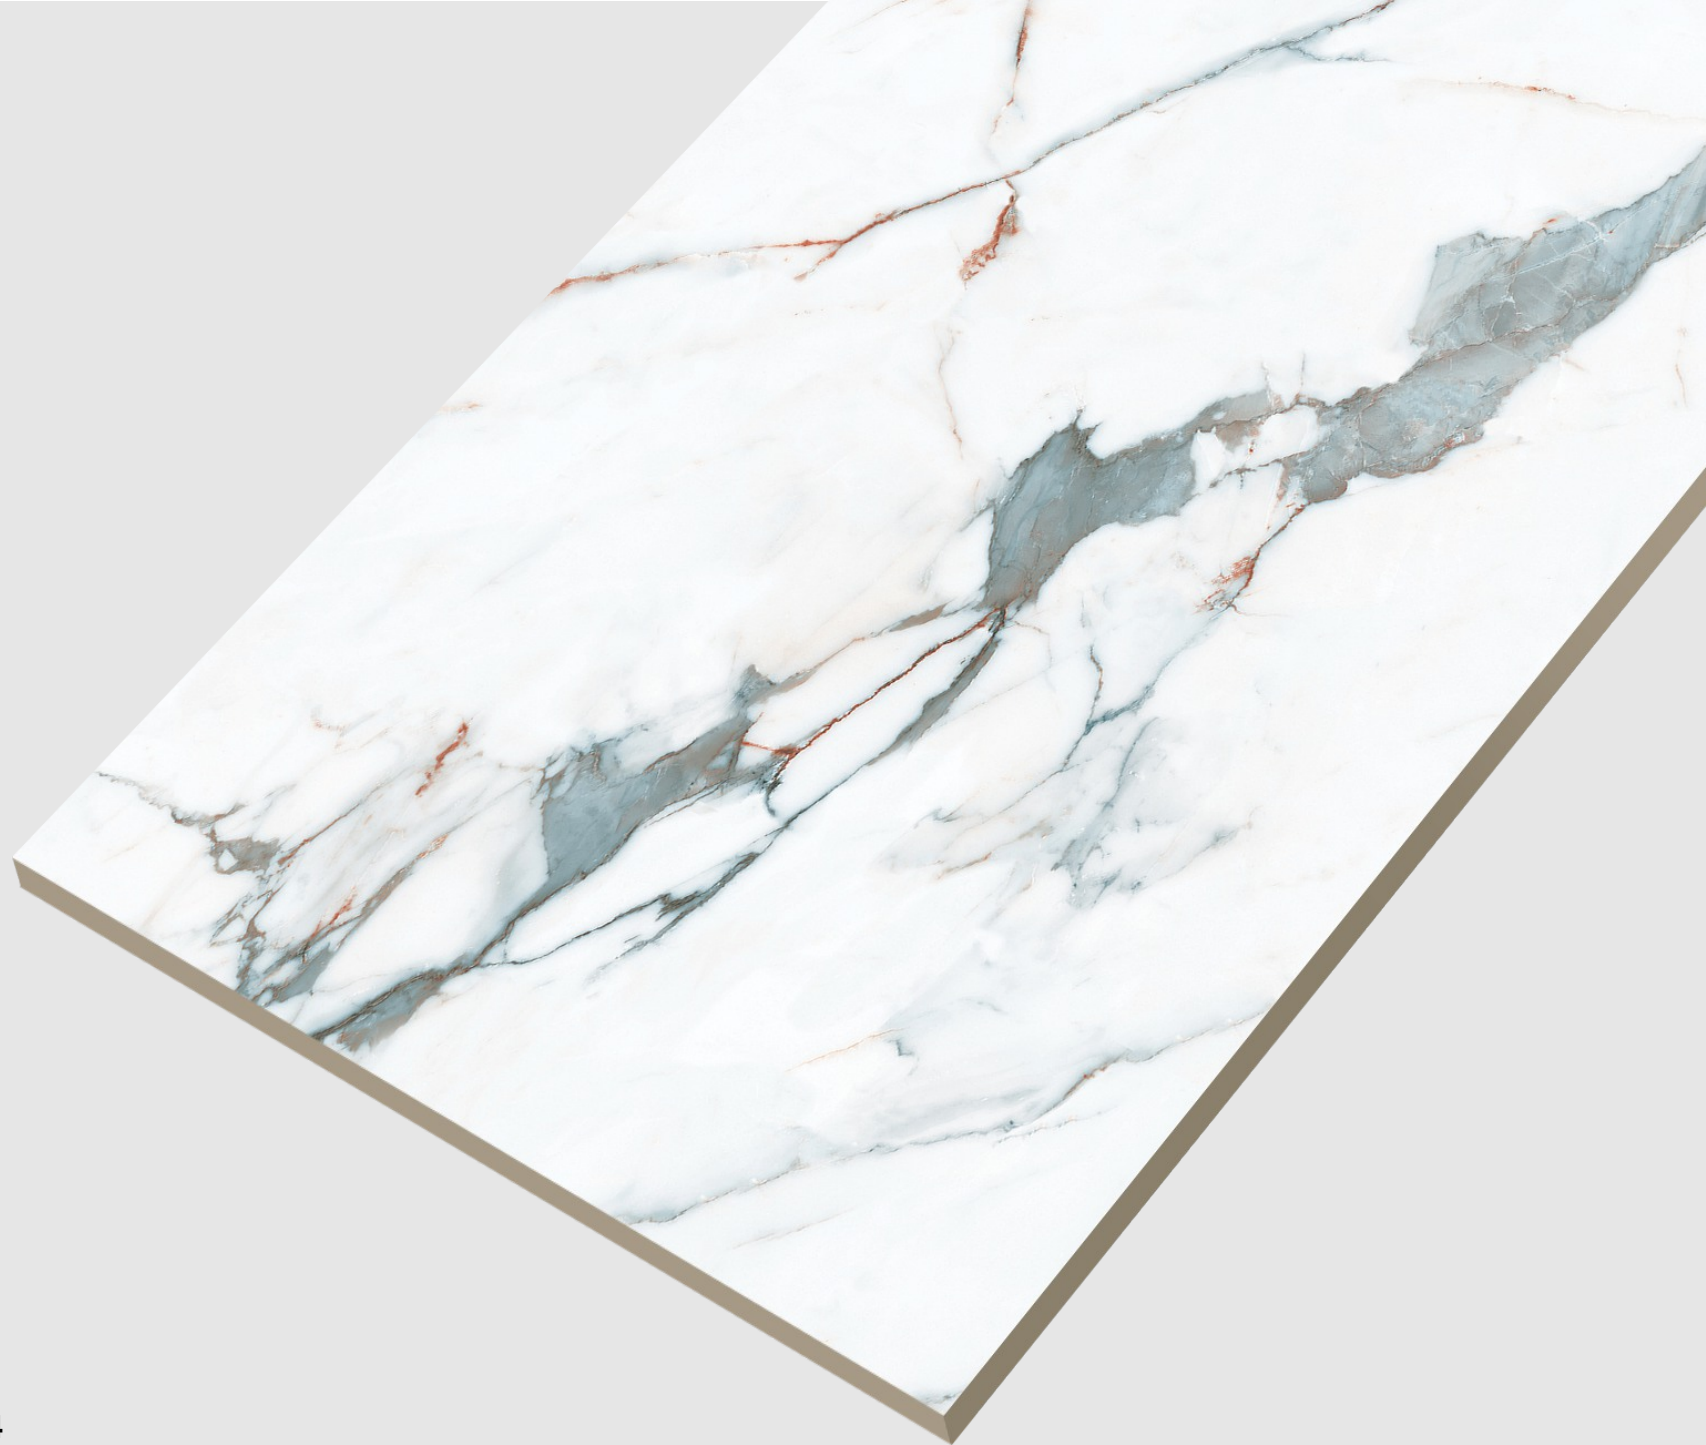

**600x
1200mm**

**Glossy
Surface**

**03
Random**

Lexus Grey

Indulge in
the magnificence of
Italian marble.

STATUARIO
COLLECTION

**Madza
Aqua**

**600x
1200mm**