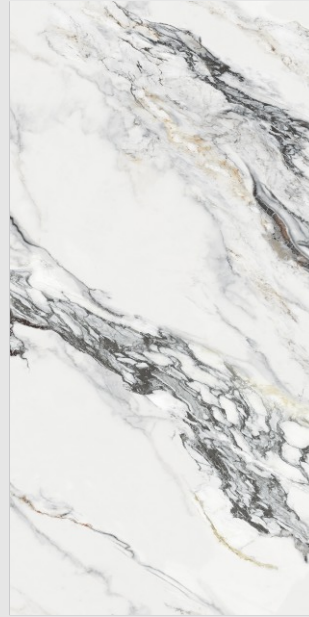

Maze Statuario Blue

Ignite your space
with the fire of
glossy brilliance.

STATUARIO
COLLECTION

Mercury
Naturala

600x
1200mm

Glossy
Surface

04
Random

Mercury Natural