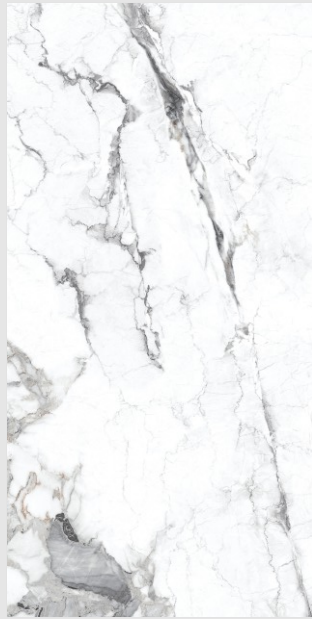

Imperial Natural