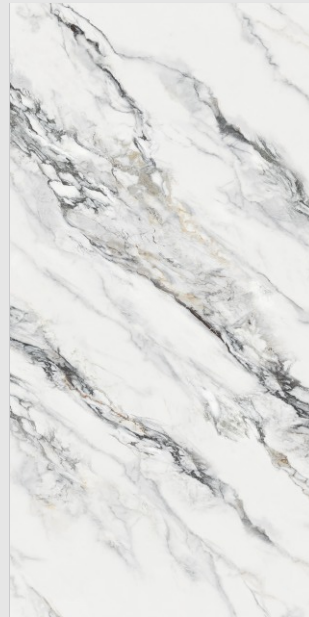

Maze Statuario Blue

Ignite your space
with the fire of
glossy brilliance.

STATUARIO
COLLECTION

Mercury
Naturala

600x
1200mm

Glossy
Surface

04
Random

Mercury Natural