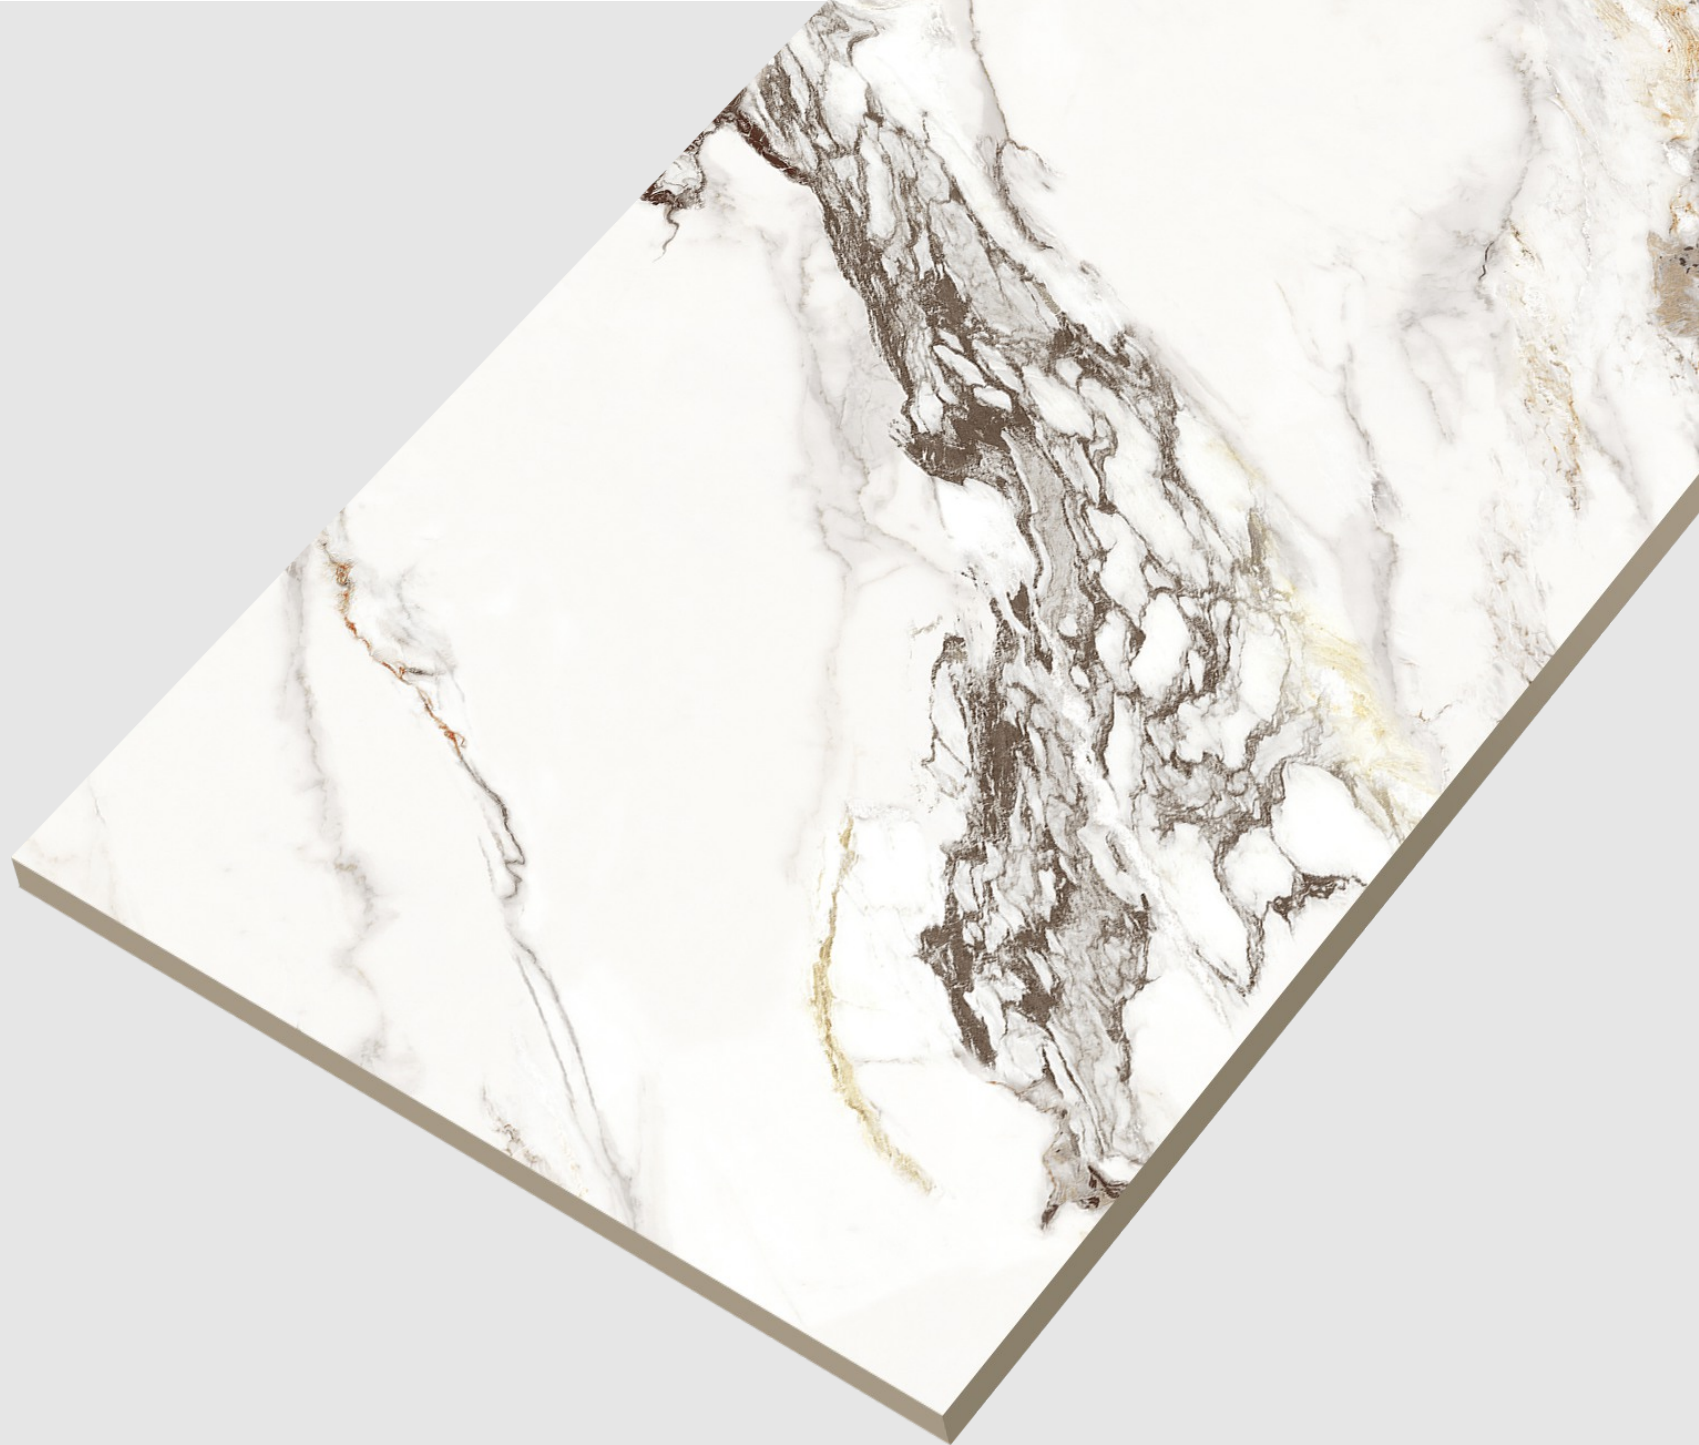

STATUARIO
COLLECTION

600x
1200mm

Glossy
Surface

04
Random

Spider Red

Where beauty
and durability
meet.

STATUARIO
COLLECTION

**Ulvira
Natural**