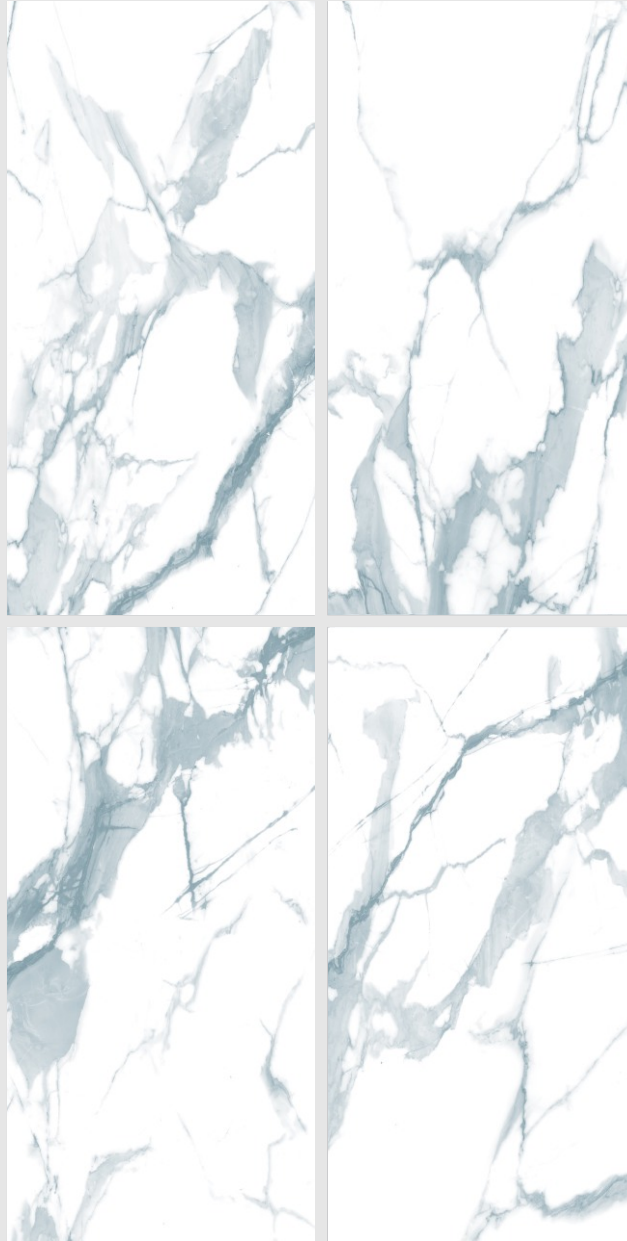

Aprilia Ocean