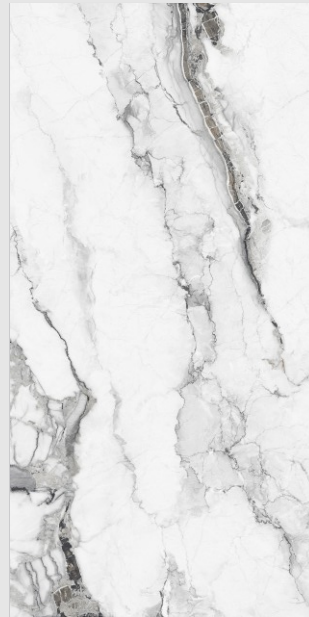

600x
1200mm

Glossy
Surface

04
Random

Valantino Grey

A touch of
Italy for your
home

STATUARIO
COLLECTION

**Valantino
Mix**

**600x
1200mm**