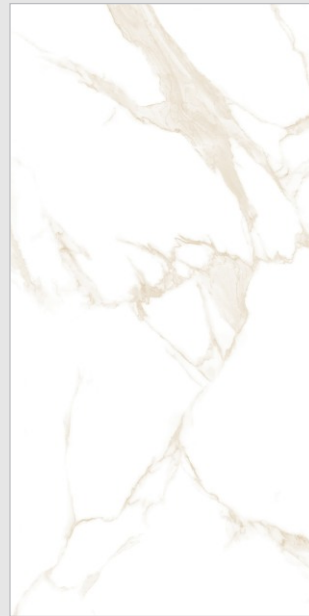

STATUARIO
COLLECTION

Jordan
Bronze

600x
1200mm | Glossy
Surface | 04
Random

Jordan Bronze

Timeless beauty,
ageless elegance,
forever glossy

STATUARIO
COLLECTION

**Supremo
White**

600x
1200mm | **Glossy**
Surface | **04**
Random