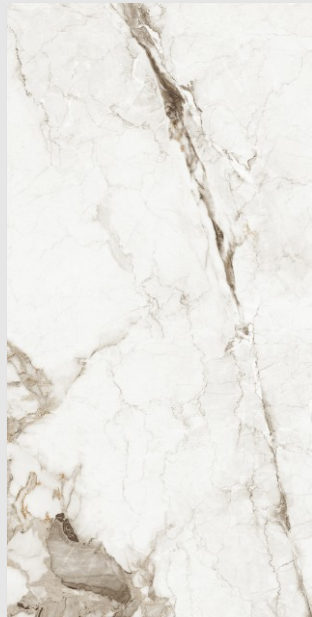

Valantino Mix