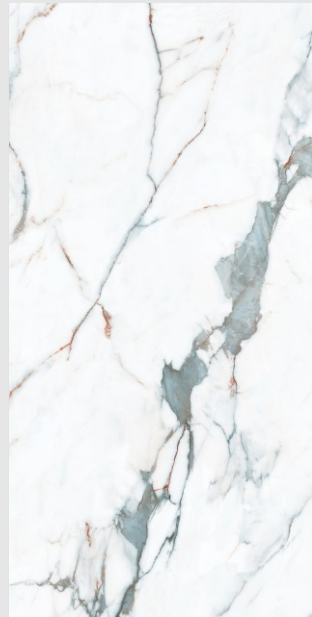

Madza Aqua

Let your floors narrate a story of timeless beauty.