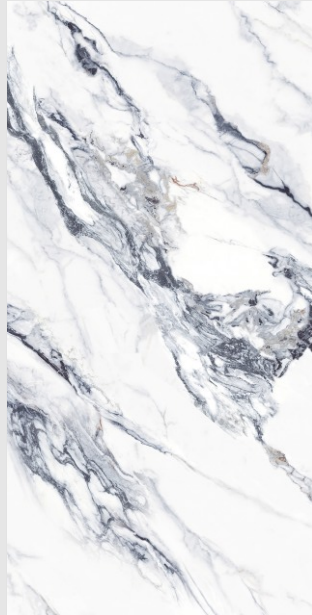

Ulvira Ocean