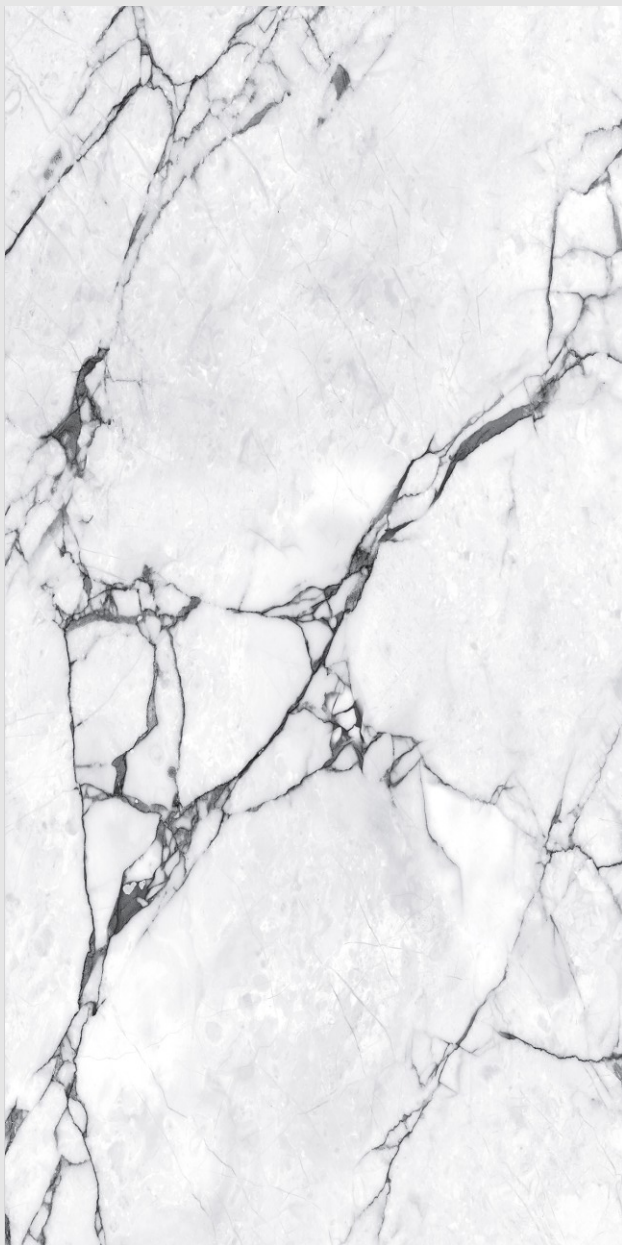

Sirico Grey

Shine on, year after year, with glossy tiles that last.

STATUARIO
COLLECTION

**Nuovo
Staturio**

**600x
1200mm**

**Glossy
Surface**

**04
Random**

Nuovo Staturio