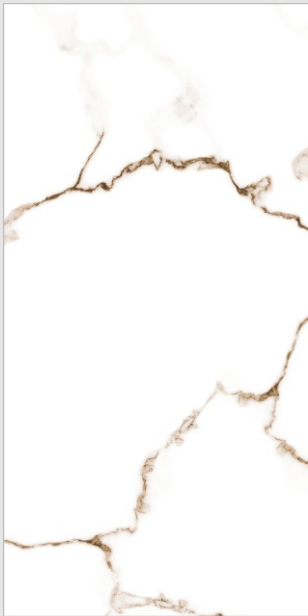

Galwan Statuario Brown