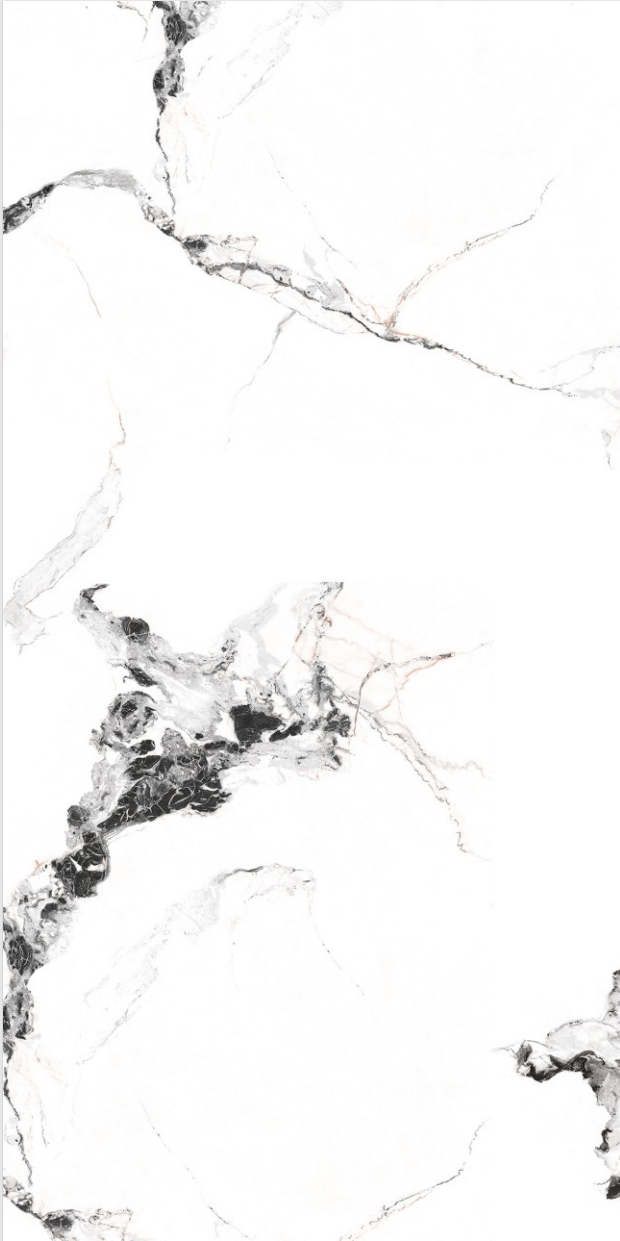

A timeless treasure
that elevates
your space.

STATUARIO
COLLECTION

Veneno
Grey

600x
1200mm

Glossy
Surface

04
Random

Veneno Grey

Reflecting your good taste, one glossy tile at a time.