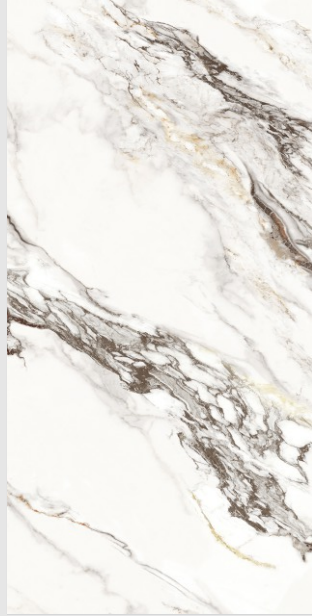

Ulvira Natural