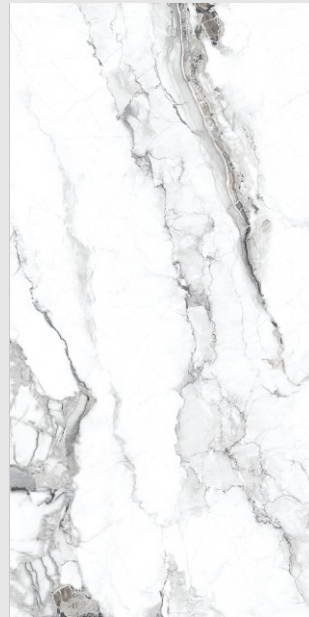

Valantino Silver