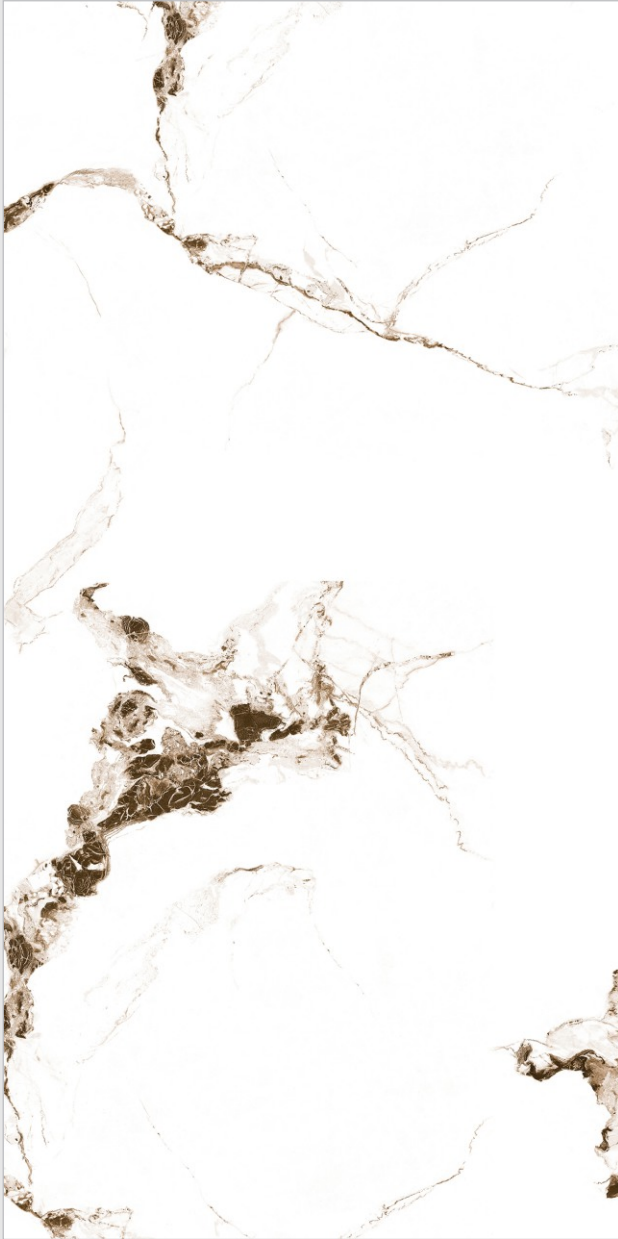

Spider Grey

www.pengvinceramics.com

STATUARIO
COLLECTION

Veneno
Brown

600x
1200mm

Glossy
Surface

04
Random

Veneno Brown