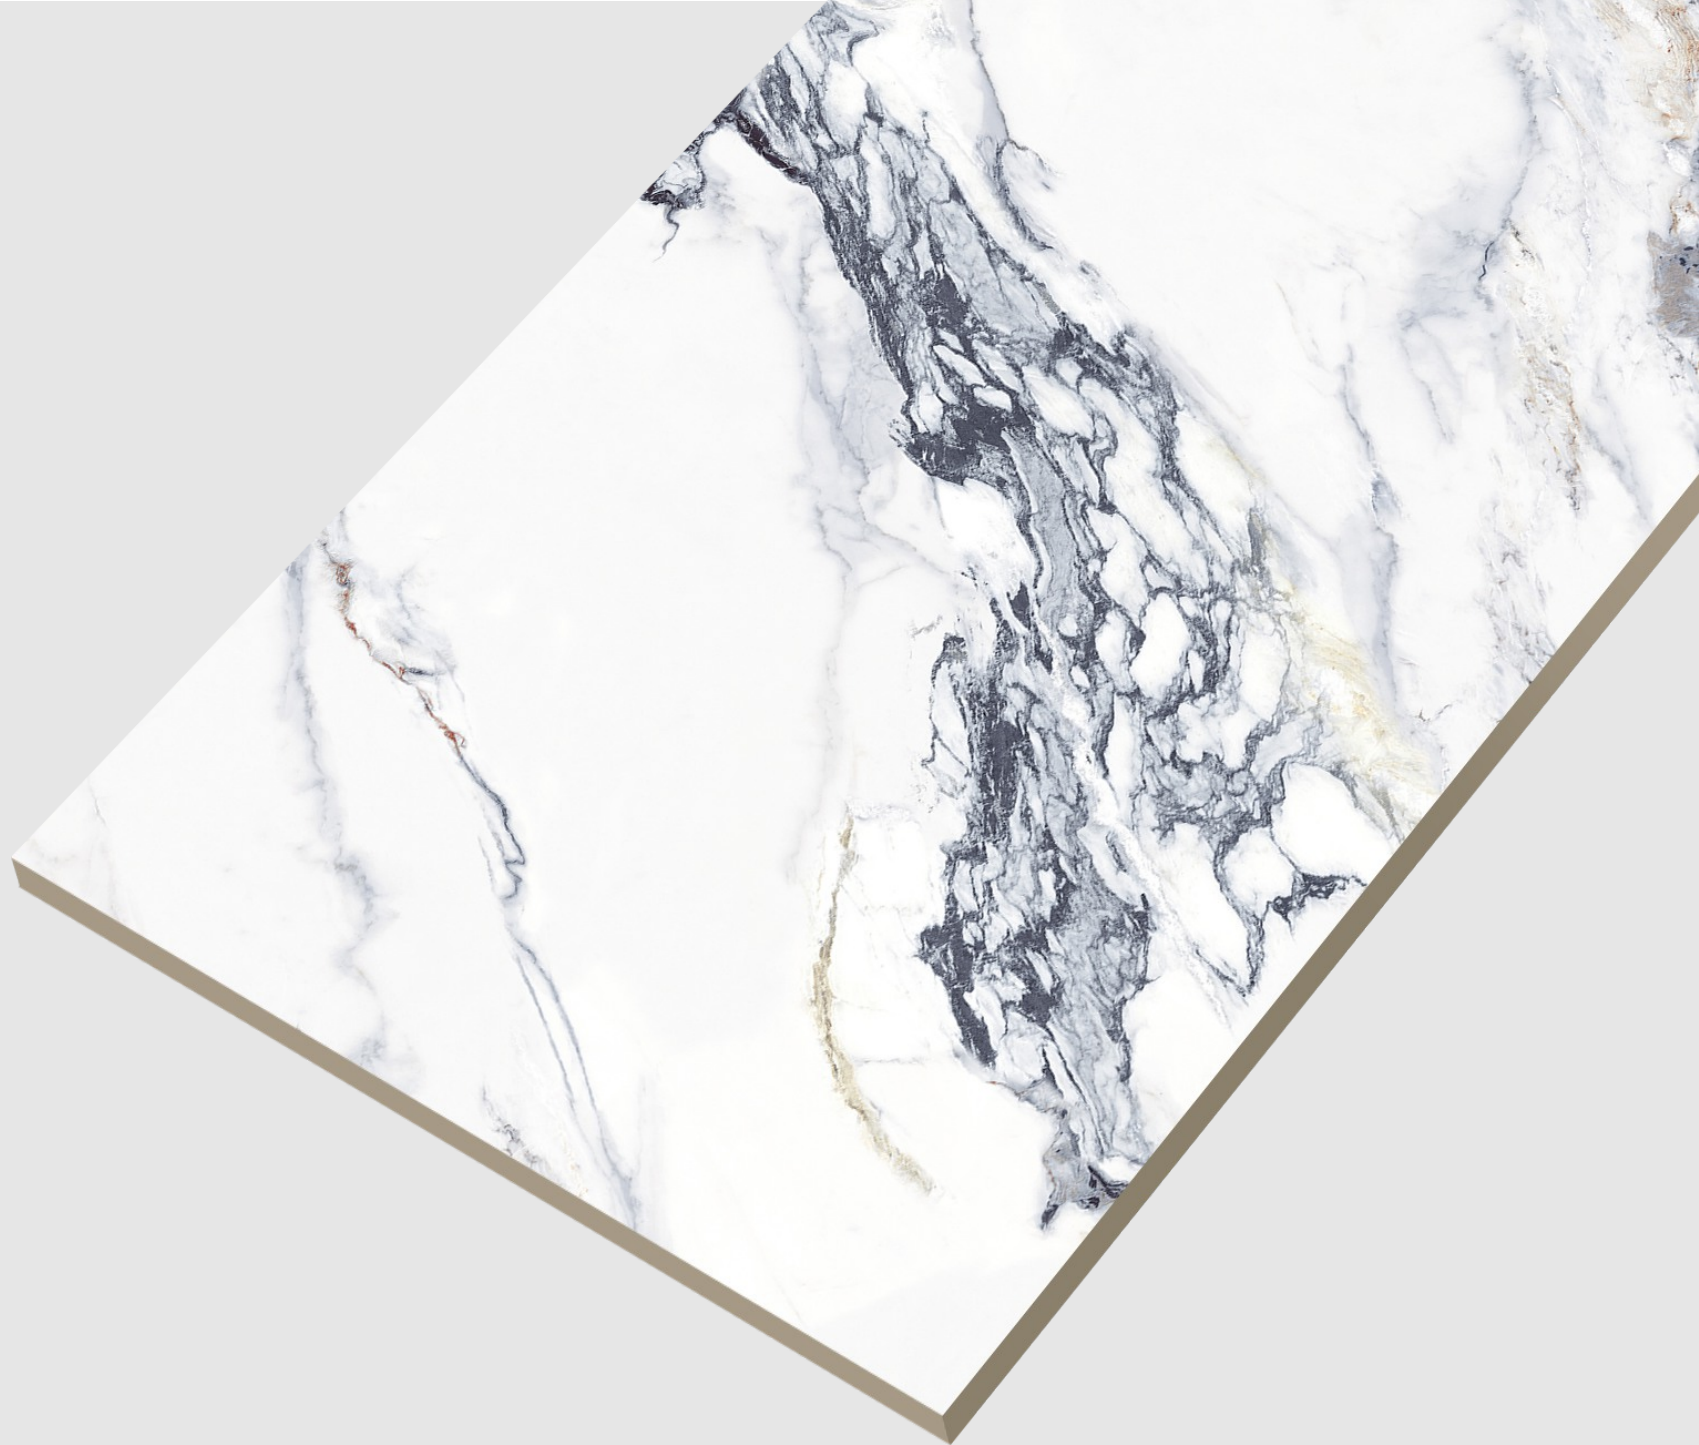

600x
1200mm

Glossy
Surface

04
Random

Galwan Statuario Mix

Reflect your inner light with a touch of glossy sparkle.

STATUARIO
COLLECTION

600x
1200mm

Glossy
Surface