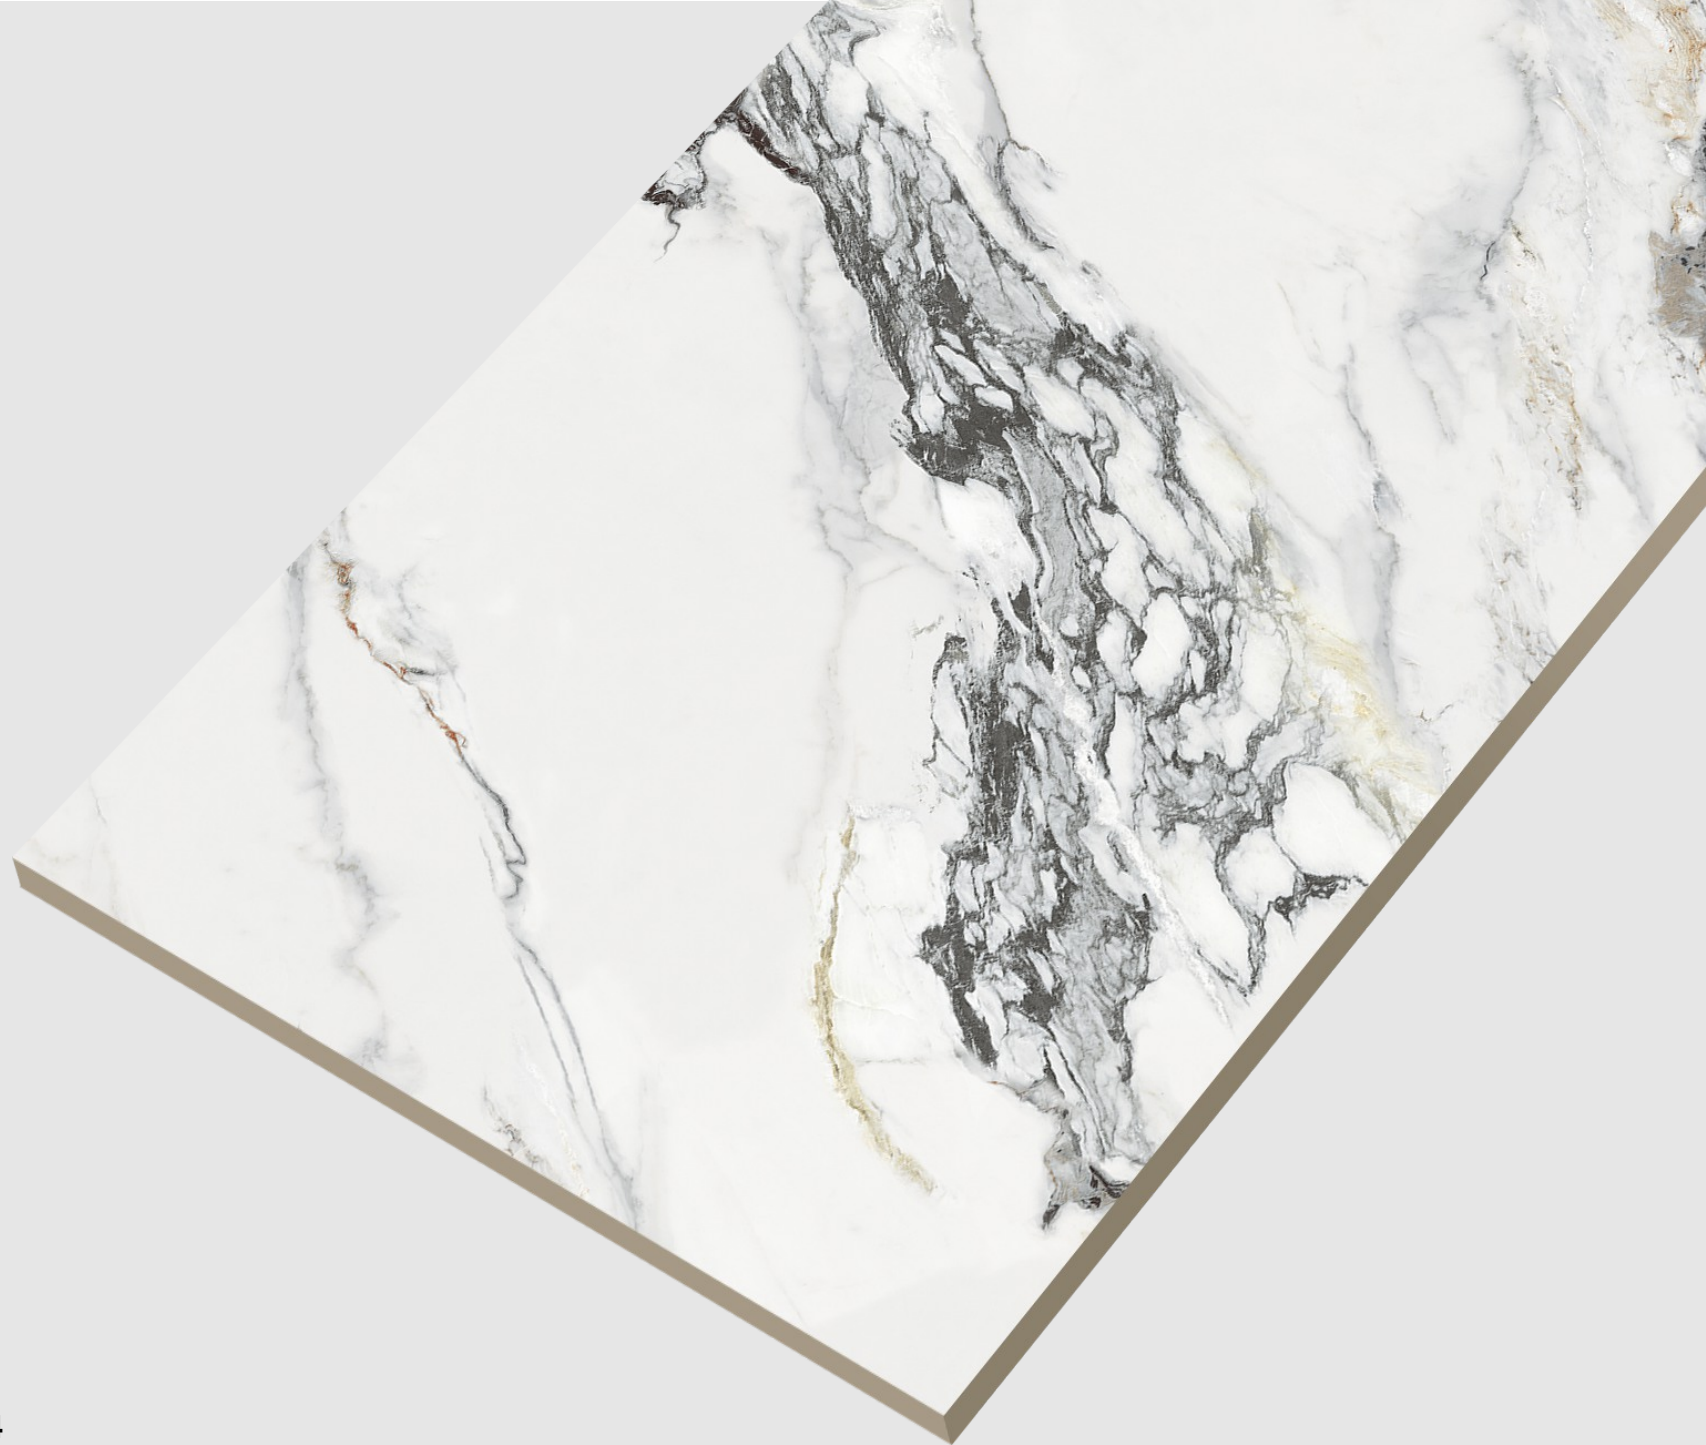

STATUARIO
COLLECTION

Mercury
Naturala

600x
1200mm

Glossy
Surface

04
Random