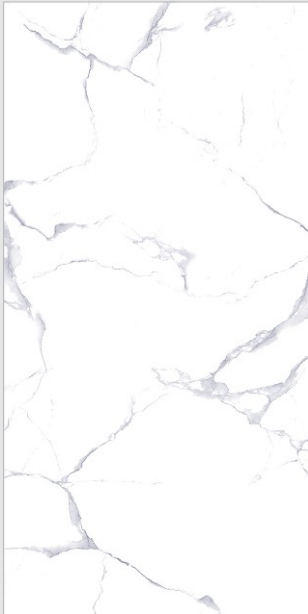

STATUARIO
COLLECTION

600x
1200mm

Glossy
Surface

04
Random

Jazz Blue

Reflect your joy,
your warmth,
your glossy Tiles

STATUARIO
COLLECTION

600x
1200mm