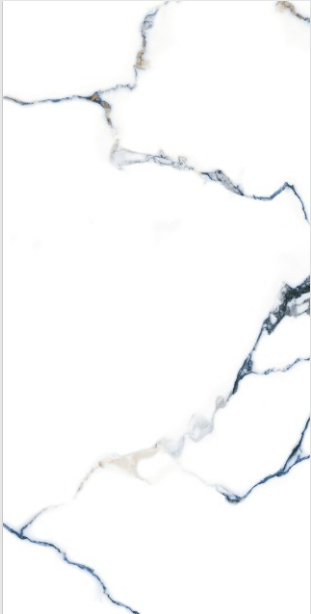

Galwan Statuario Mix