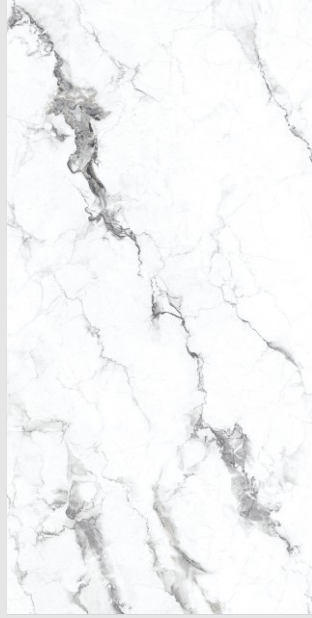

Imperial Natural