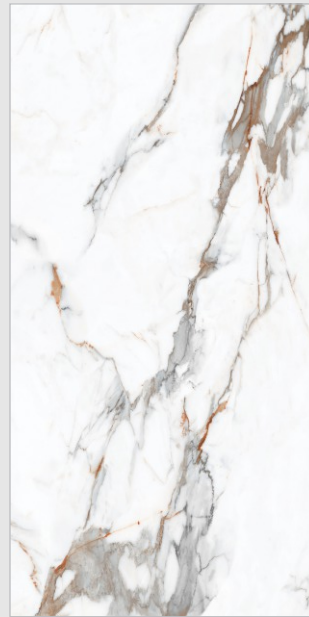

Indigo Statuario Grey

Glossy tiles,
where walls become
windows to infinity.

STATUARIO
COLLECTION

**Madza
Mix**

**600x
1200mm**

**Glossy
Surface**

**04
Random**

Madza Mix