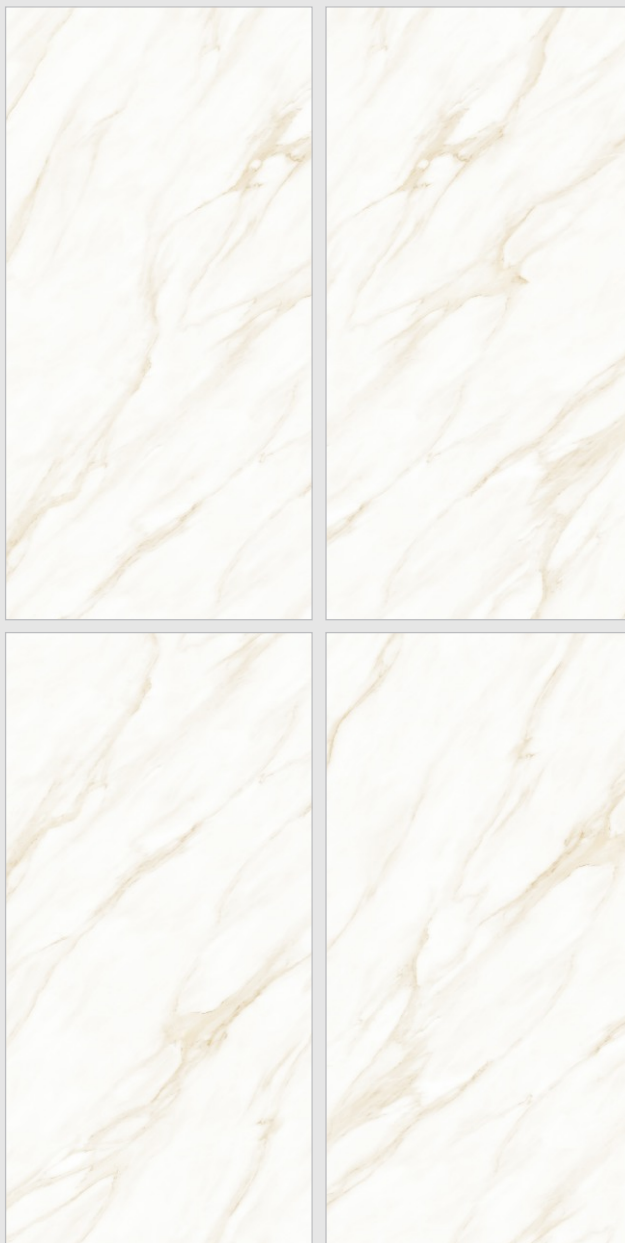

Sirico Gold