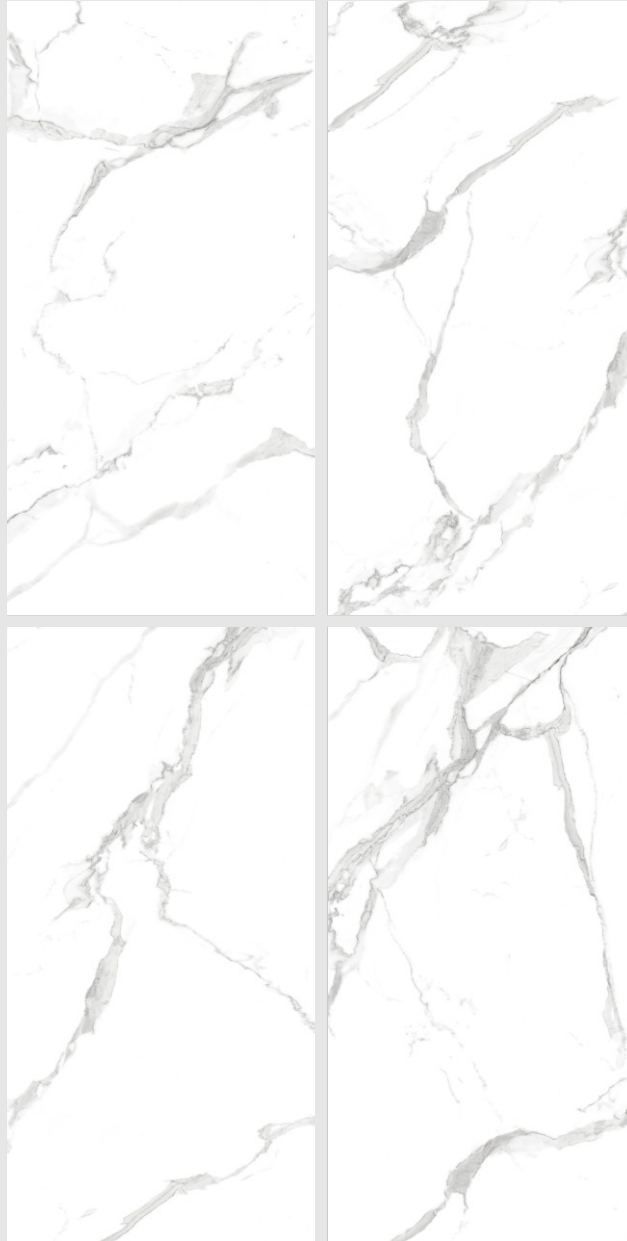

04
Random

Viola Gold

Minimalist chic
meets glamorous
glint. Choose gloss.

STATUARIO
COLLECTION

Viola
Grey

600x
1200mm

Glossy
Surface

04
Random

Viola Grey

The perfect blend of luxury and durability.

STATUARIO
COLLECTION

600x
1200mm

Glossy
Surface

04
Random

River Grey

A legacy of
craftsmanship, a future
of elegance.