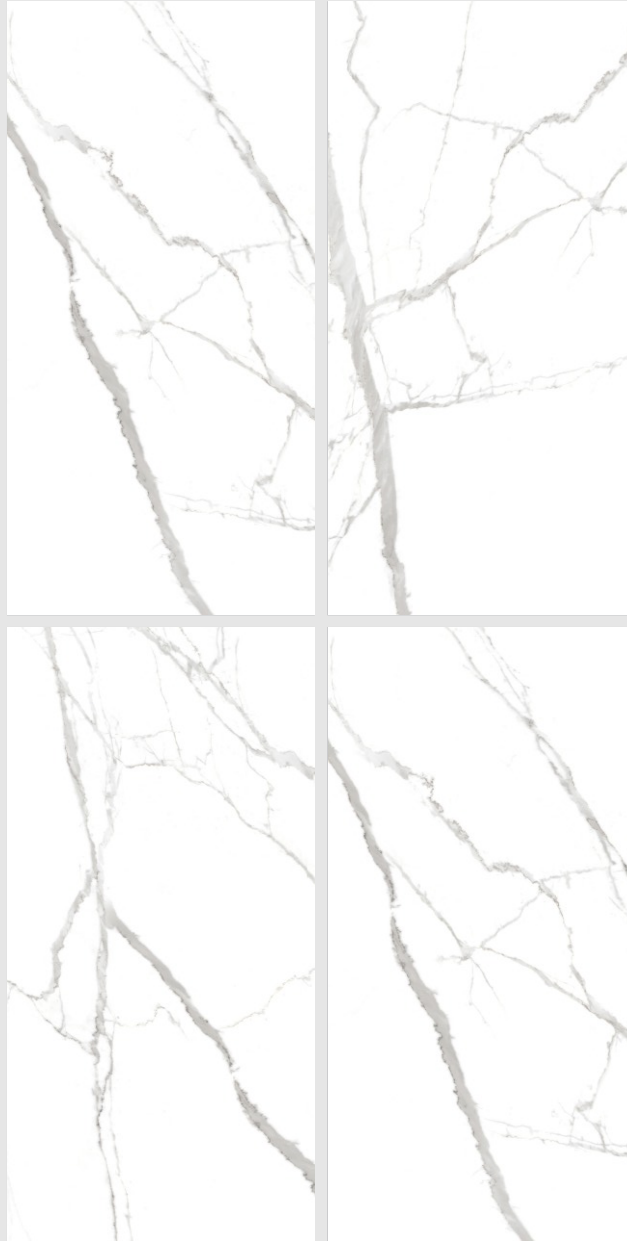

Where light
dances and
luxury lives.

STATUARIO
COLLECTION

Pearl
Staturio

600x
1200mm

Glossy
Surface

04
Random

Pearl Staturio

The ultimate expression of your personal style.