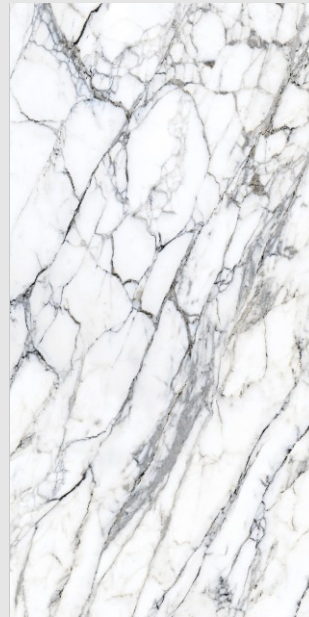

Italian White