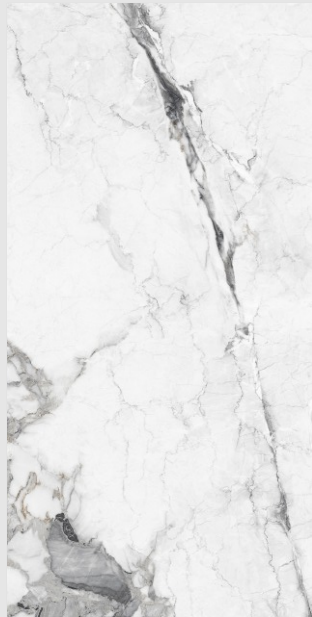

600x
1200mm

Glossy
Surface

04
Random

Valantino Grey

A touch of
Italy for your
home

STATUARIO
COLLECTION

**Valantino
Mix**

**600x
1200mm**