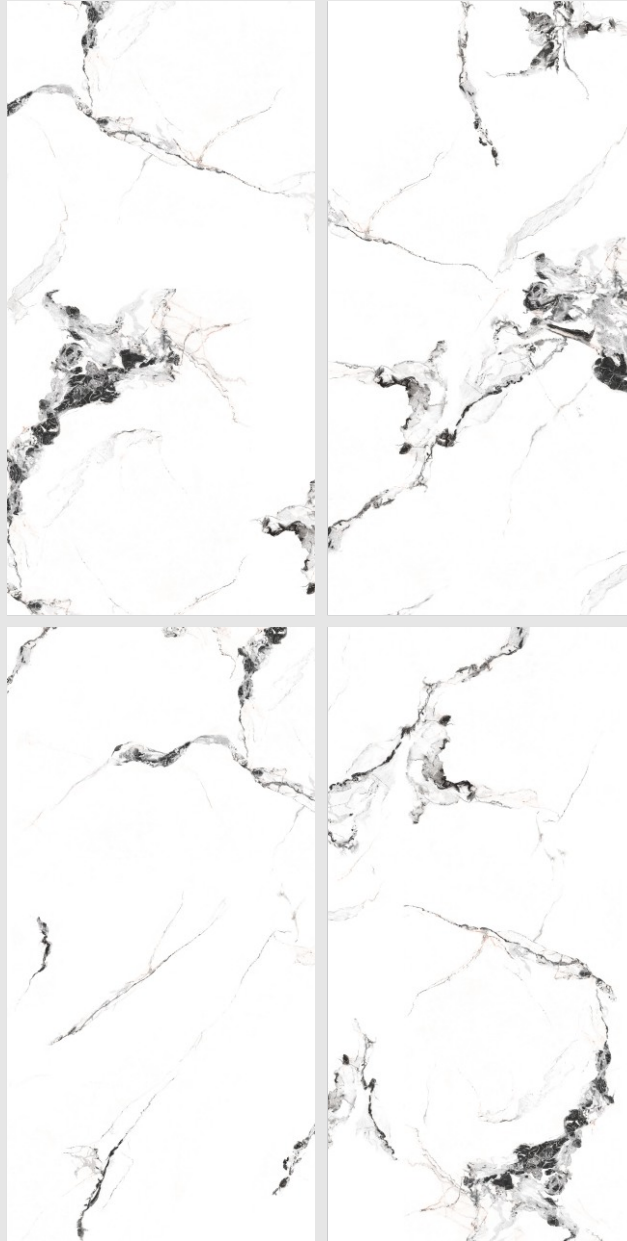

A timeless treasure
that elevates
your space.

STATUARIO
COLLECTION

Veneno
Grey

600x
1200mm

Glossy
Surface

04
Random

Veneno Grey

Reflecting your good taste, one glossy tile at a time.