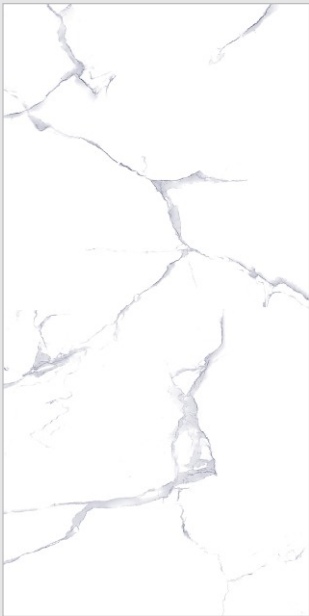

STATUARIO
COLLECTION

600x
1200mm

Glossy
Surface

04
Random

Jazz Blue

Reflect your joy,
your warmth,
your glossy Tiles

STATUARIO
COLLECTION

600x
1200mm