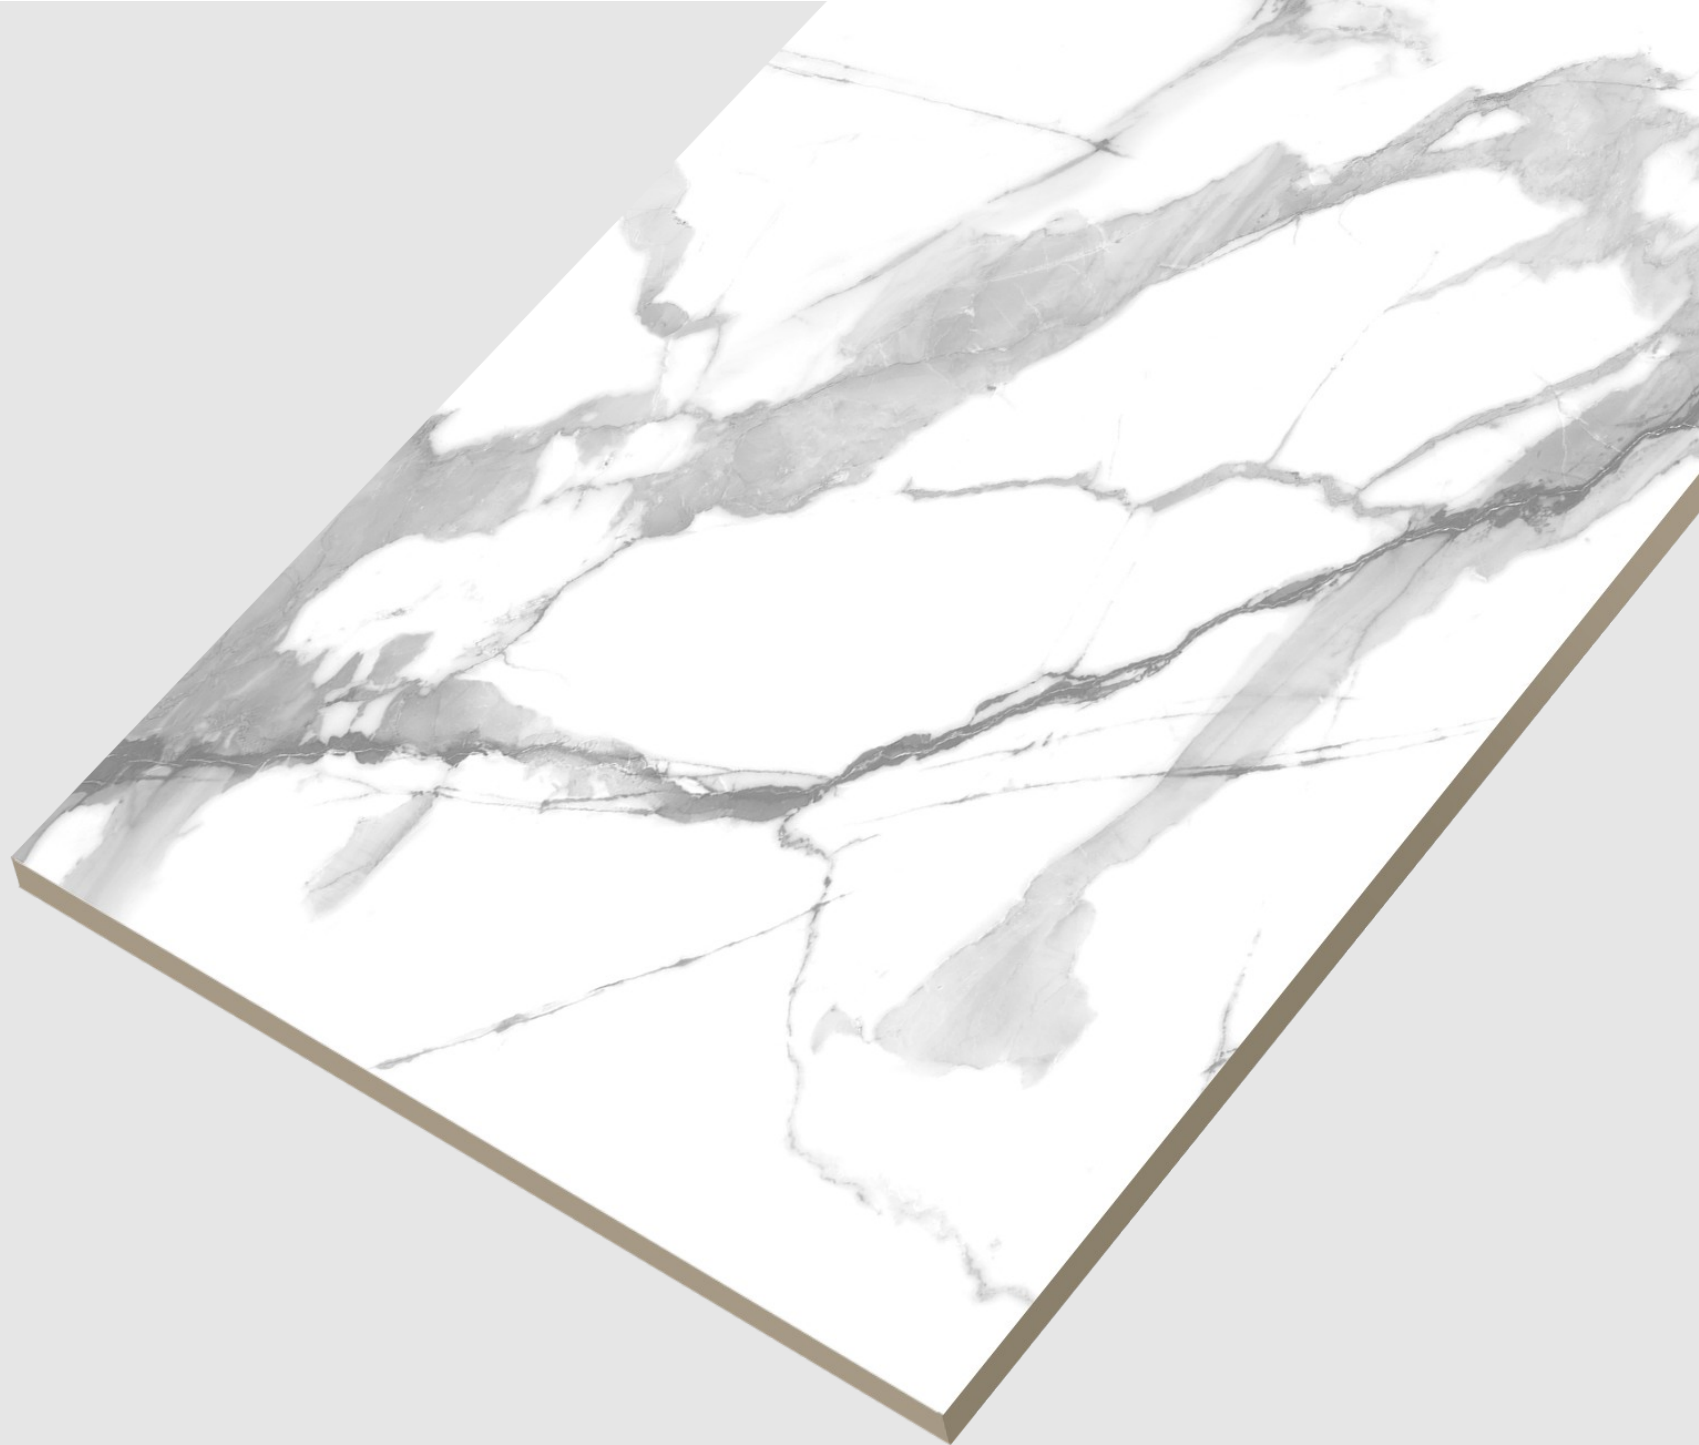

**Aprilia
Natural**

**600x
1200mm**

**Glossy
Surface**

**04
Random**

Aprilia Natural

Let your personality
gleam with
every glossy step.

STATUARIO
COLLECTION

**Aprilia
Ocean**