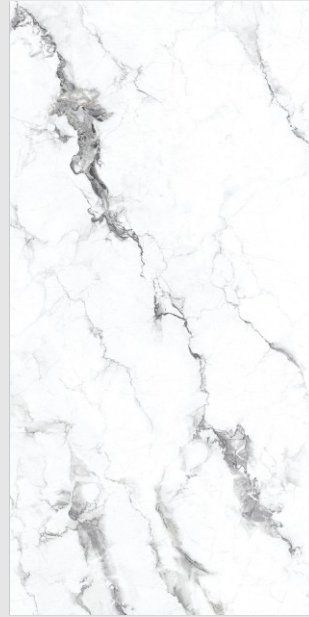

Valantino Silver