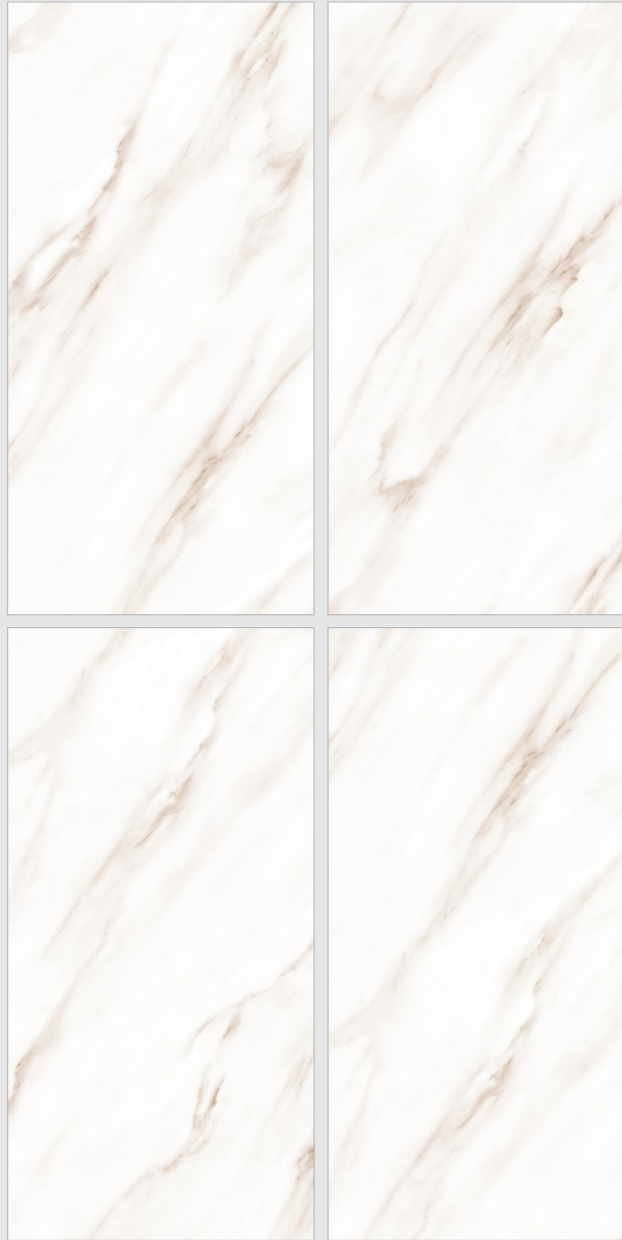

Verde Gold

The timeless
beauty of
marble

STATUARIO
COLLECTION

600x
1200mm

Glossy
Surface

04
Random

Verde White

Make a lasting impression with the most exquisite marble tiles.

STATUARIO
COLLECTION

Verde White

www.pengvinceramics.com

STATUARIO
COLLECTION

600x
1200mm

Glossy
Surface

04
Random

Abruzzo Clay

Minimalist chic
meets glamorous
glint. Choose gloss.

STATUARIO
COLLECTION

**Abruzzo
Natural**

600x
1200mm | **Glossy**
Surface | **04**
Random

Abruzzo Natural

Enhance
Your Home,
Value-Priced Tiles

8-A, National Highway Makansar,
Behind National Highway, Lalpar, Morbi-363642,
Gujarat, India