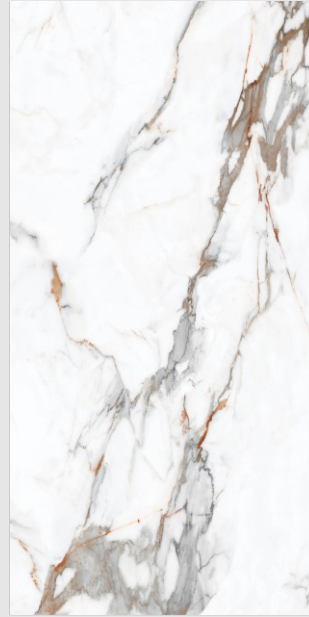

Milano Brown

Timeless beauty,
ageless elegance,
forever glossy.

STATUARIO
COLLECTION

Omega
Red

600x
1200mm

Glossy
Surface

04
Random

Omega Red