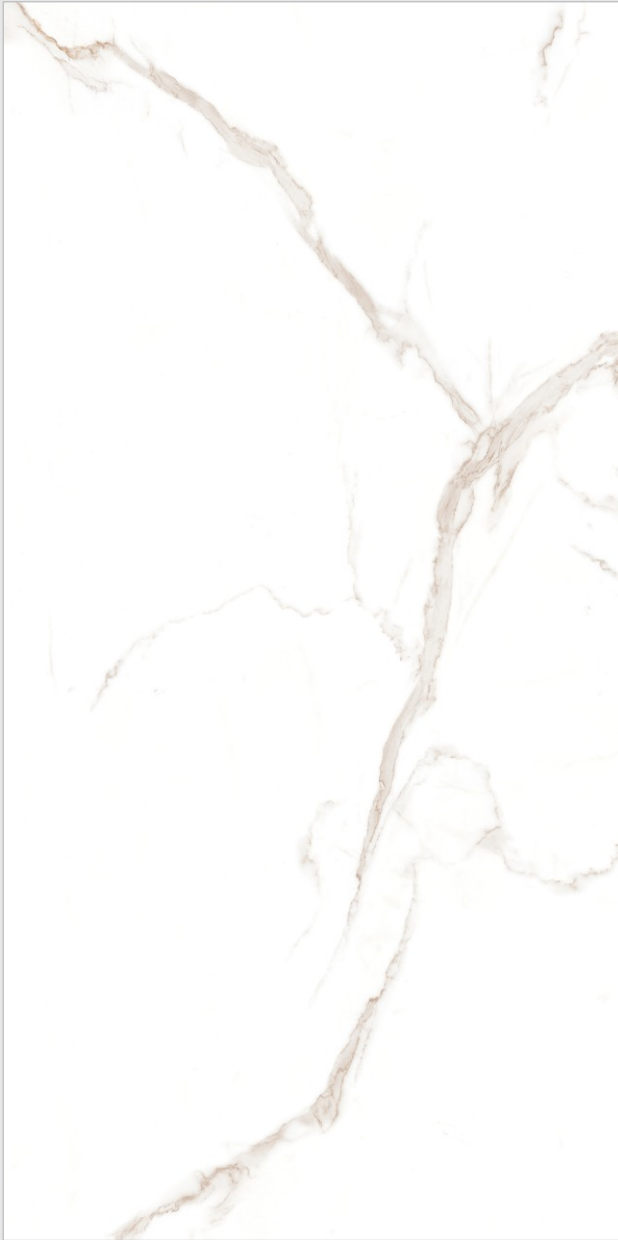

STATUARIO
COLLECTION

**Matteo
Gold**

600x
1200mm | **Glossy**
Surface | **04**
Random

Matteo Gold

Sophistication
for Discerning
Abodes

STATUARIO
COLLECTION

600x
1200mm

Glossy
Surface