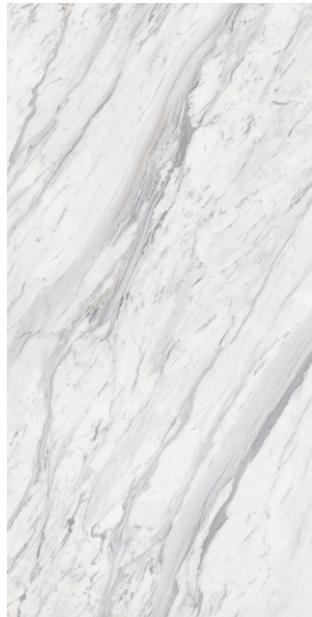

Almond Natural