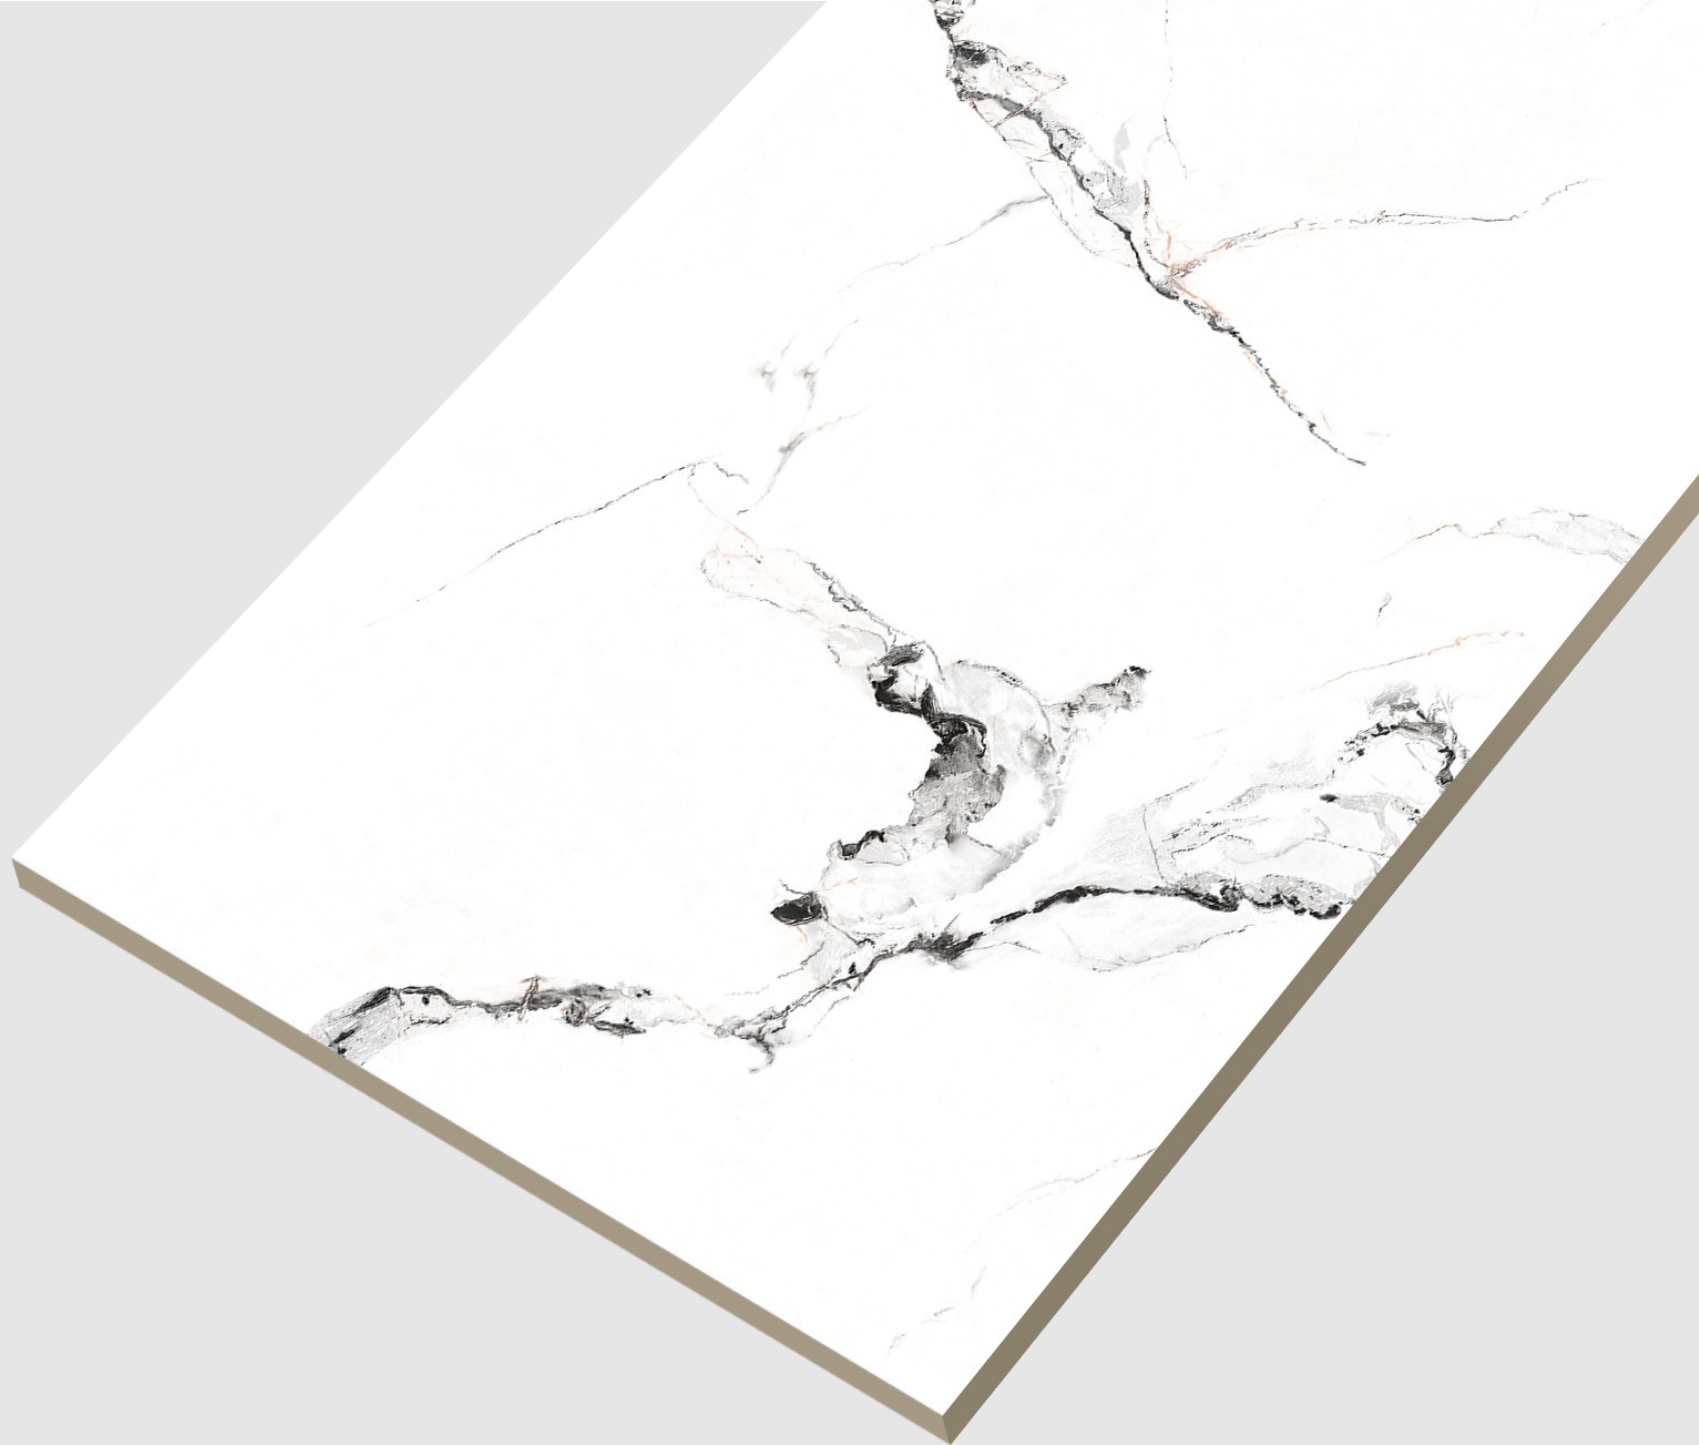

STATUARIO
COLLECTION

Veneno
Grey

600x
1200mm

Glossy
Surface

04
Random