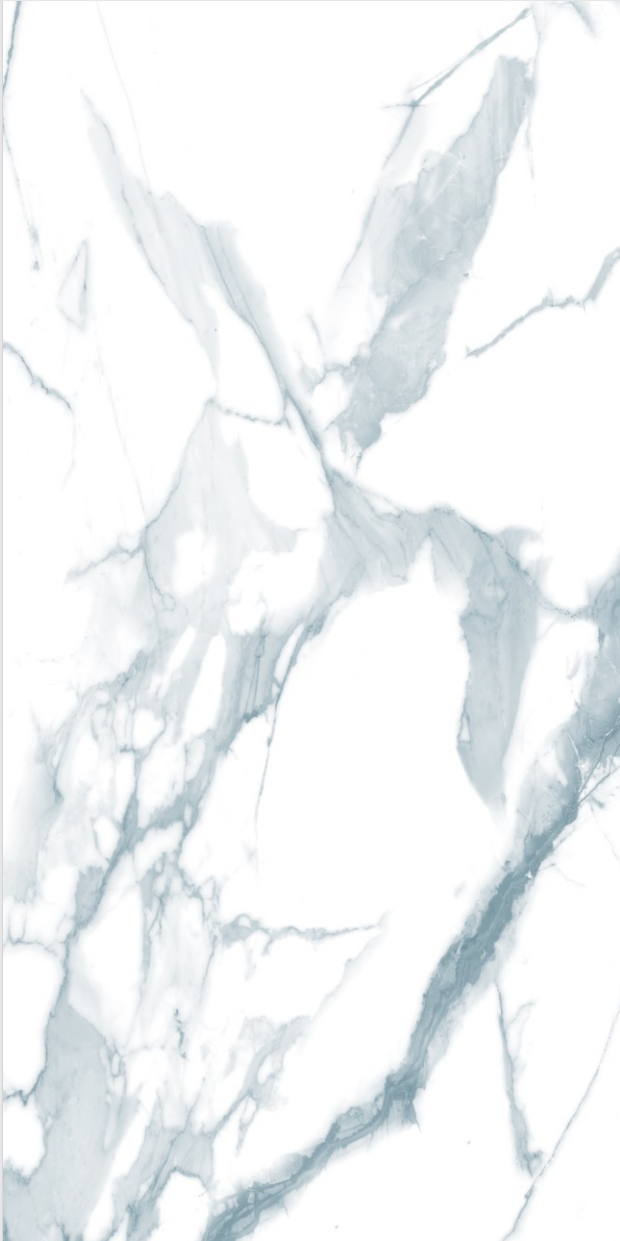

Aprilia Ocean