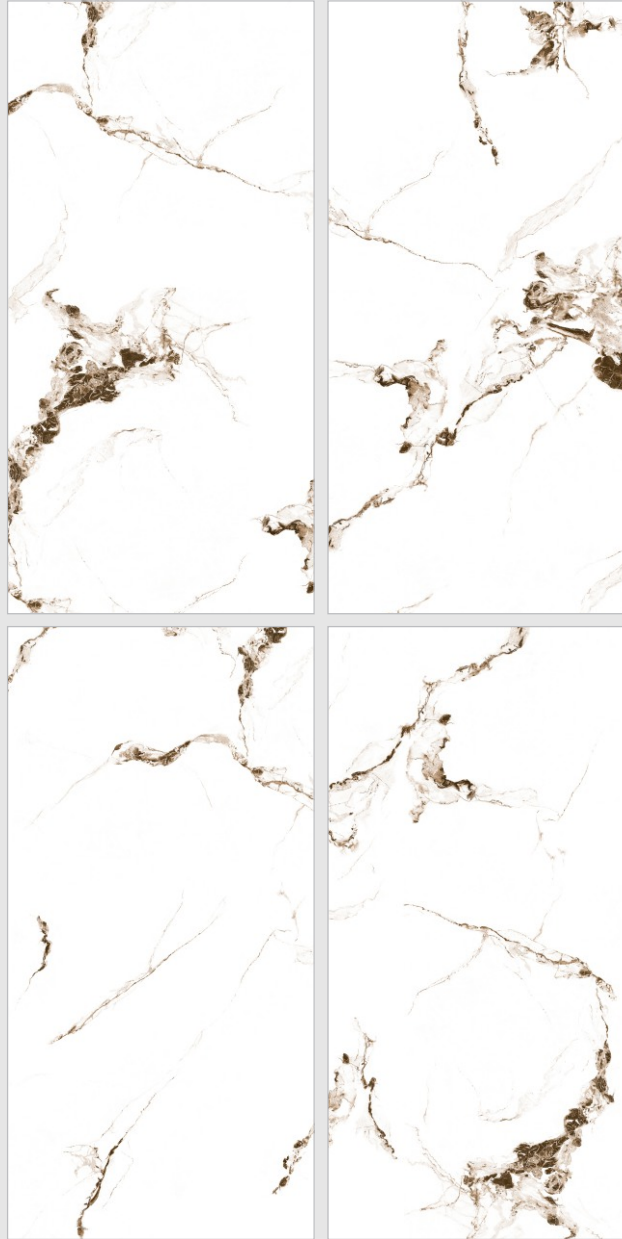

Spider Grey

www.pengvinceramics.com

STATUARIO
COLLECTION

Veneno
Brown

600x
1200mm

Glossy
Surface

04
Random

Veneno Brown