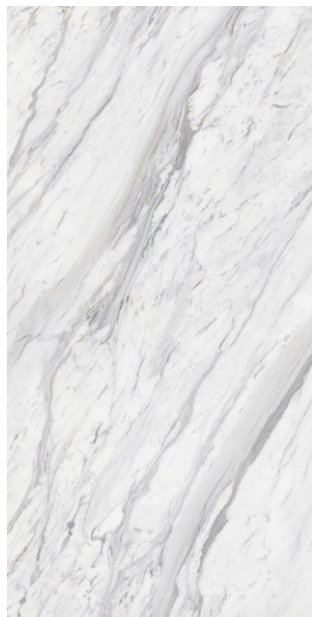

STATUARIO
COLLECTION

Silver
Pearl

600x
1200mm

Glossy
Surface

04
Random

Silver Pearl

Experience
the grandeur of Italy
in your home

STATUARIO
COLLECTION