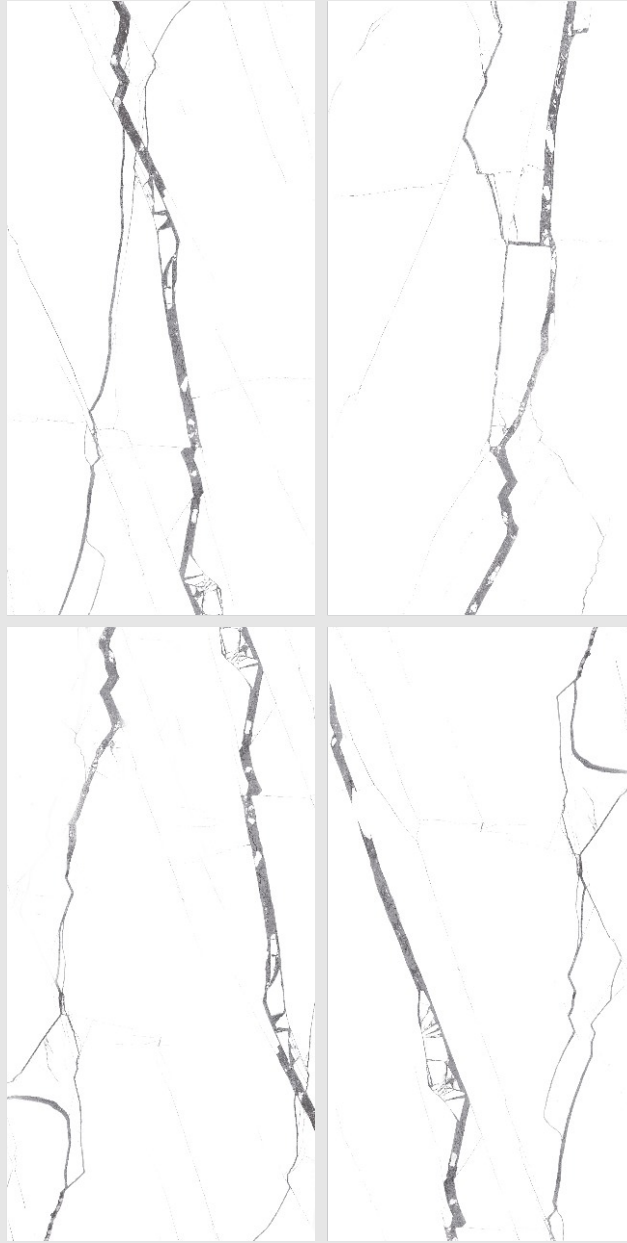

Carrara Grey